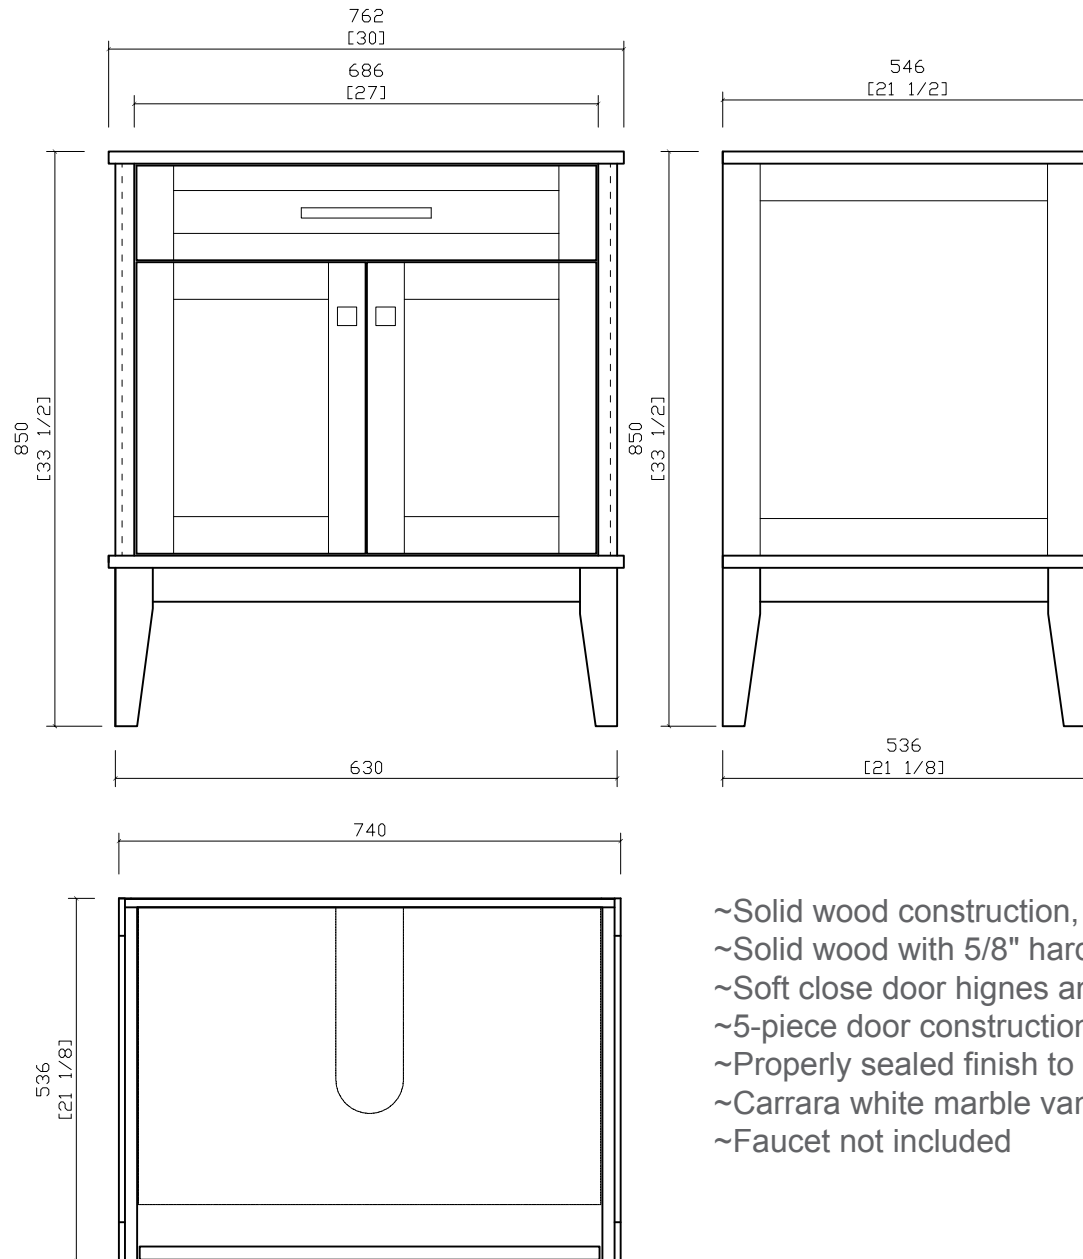

Manhattan Collection 30" Wide, Single Sink Bathroom Vanity

MANHATTAN 30

- ~Solid wood construction, fully assembled
- ~Solid wood with 5/8" hard maple drawer boxes dovetailed
- ~Soft close door hinges and under-mount drawer slides
- ~5-piece door construction
- ~Properly sealed finish to prevent peeling and fading in elevated humidity levels
- ~Carrara white marble vanity top, backsplash and undermount ceramic sink included
- ~Faucet not included

All Dimensions & Size Designations given are subject to be verified on job site and adjustment to fit job conditions