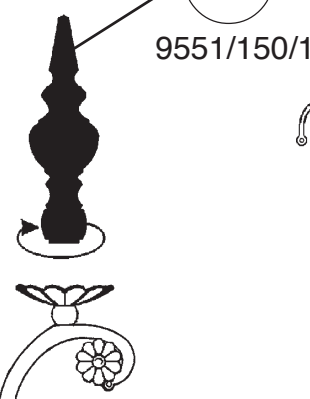

SCHONBEK®

RENAISSANCE 3773- _ _ _ _ _

15 + 1 Lights
Diameter: 38"
Body Length: 44"
Hanging Weight: 93 lbs.

THIS DESIGN IS THE PROPRIETARY
TRADE DRESS/TRADemark OF
SWAROVSKILIGHTING, LTD.

SCHONBEK®

MAX <u>60</u> W	MAX <u>15</u> W	110-120 V					

WARNING: THIS LUMINAIRE MUST BE MOUNTED OR SUPPORTED INDEPENDENTLY OF AN OUTLET BOX.

ALTERNATE:

Crystal Set #3 in Black

SET #1

SET #2

SET #3

You will need 1 - T7
15 Watts Max
(Center Light)

20

You will need 15 - B10
25 Watts Recommended
60 Watts Max

Install bulbs and be sure
to test fixture BEFORE
trimming.

Crystal Set #1 in Black

Crystal Set #2 in Black

24

22

31