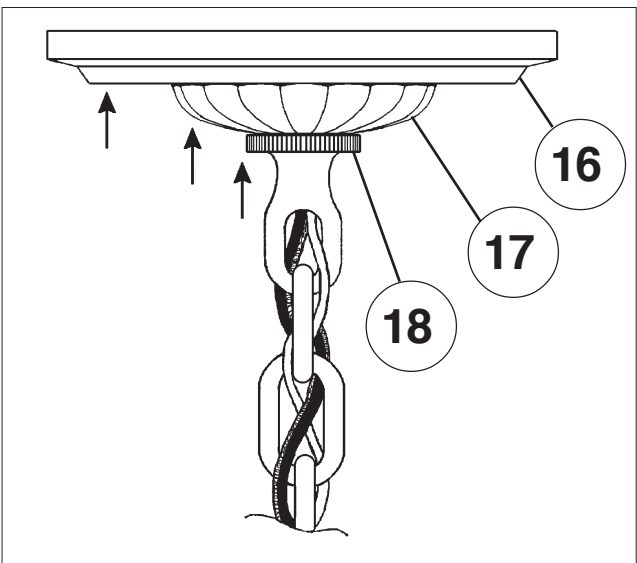

SCHONBEK®

RENAISSANCE 3773- _ _ _ _ _

15 + 1 Lights
Diameter: 38"
Body Length: 44"
Hanging Weight: 93 lbs.

THIS DESIGN IS THE PROPRIETARY
TRADE DRESS/TRADemark OF
SWAROVSKILIGHTING, LTD.

SCHONBEK®

MAX <u>60</u> W	MAX <u>15</u> W	110-120 V					

WARNING: THIS LUMINAIRE MUST BE MOUNTED OR SUPPORTED INDEPENDENTLY OF AN OUTLET BOX.

ALTERNATE:

Crystal Set #3 in Black

SET #1

SET #2

SET #3

You will need 1 - T7
15 Watts Max
(Center Light)

20