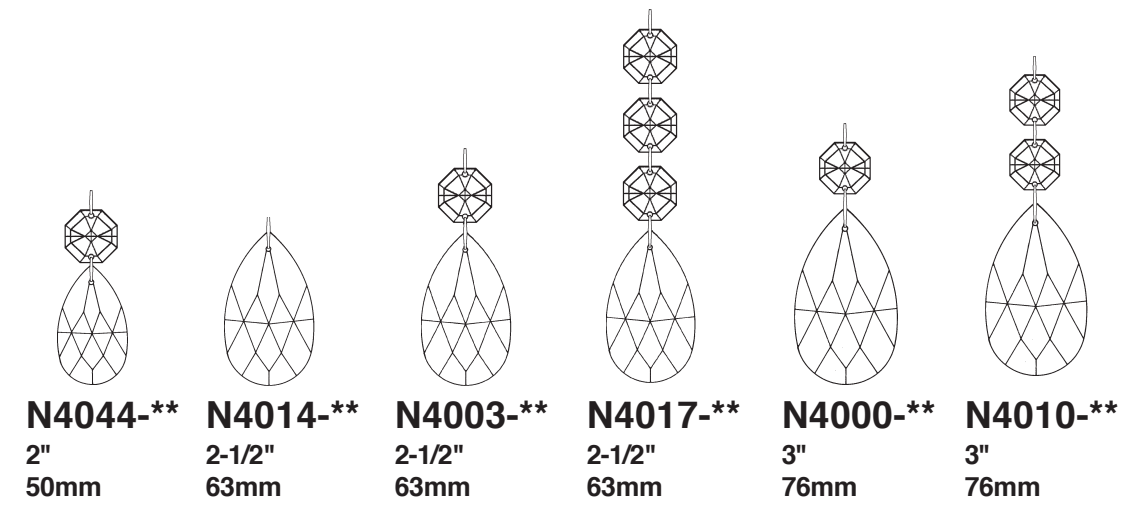

SCHONBEK®

RENAISSANCE 3773- _ _ _ _ _

15 + 1 Lights
Diameter: 38"
Body Length: 44"
Hanging Weight: 93 lbs.

THIS DESIGN IS THE PROPRIETARY
TRADE DRESS/TRADemark OF
SWAROVSKILIGHTING, LTD.

SCHONBEK®

MAX <u>60</u> W	MAX <u>15</u> W	110-120 V					

WARNING: THIS LUMINAIRE MUST BE MOUNTED OR SUPPORTED INDEPENDENTLY OF AN OUTLET BOX.

ALTERNATE:

Crystal Set #3 in Black

SET #1

SET #2

SET #3

You will need 1 - T7
15 Watts Max
(Center Light)

20

You will need 15 - B10
25 Watts Recommended
60 Watts Max

Install bulbs and be sure
to test fixture BEFORE
trimming.

Crystal Set #1 in Black

Crystal Set #2 in Black

24

22

31