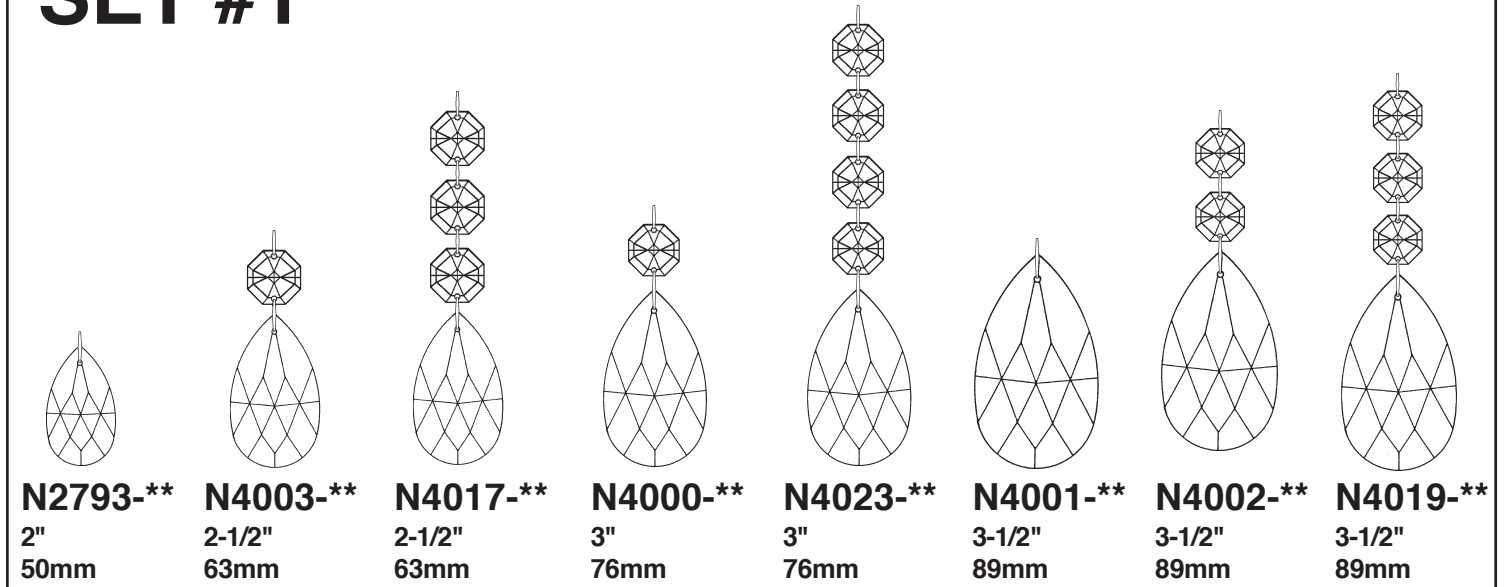

SCHONBEK®

RENAISSANCE 3773- _ _ _ _ _

15 + 1 Lights
Diameter: 38"
Body Length: 44"
Hanging Weight: 93 lbs.

THIS DESIGN IS THE PROPRIETARY
TRADE DRESS/TRADemark OF
SWAROVSKILIGHTING, LTD.

SCHONBEK®

MAX <u>60</u> W	MAX <u>15</u> W	110-120 V					

WARNING: THIS LUMINAIRE MUST BE MOUNTED OR SUPPORTED INDEPENDENTLY OF AN OUTLET BOX.

ALTERNATE:

Crystal Set #3 in Black

SET #1

SET #2

SET #3

You will need 1 - T7
15 Watts Max
(Center Light)

20

You will need 15 - B10
25 Watts Recommended
60 Watts Max

Install bulbs and be sure
to test fixture BEFORE
trimming.

Crystal Set #1 in Black

Crystal Set #2 in Black

24

22

31