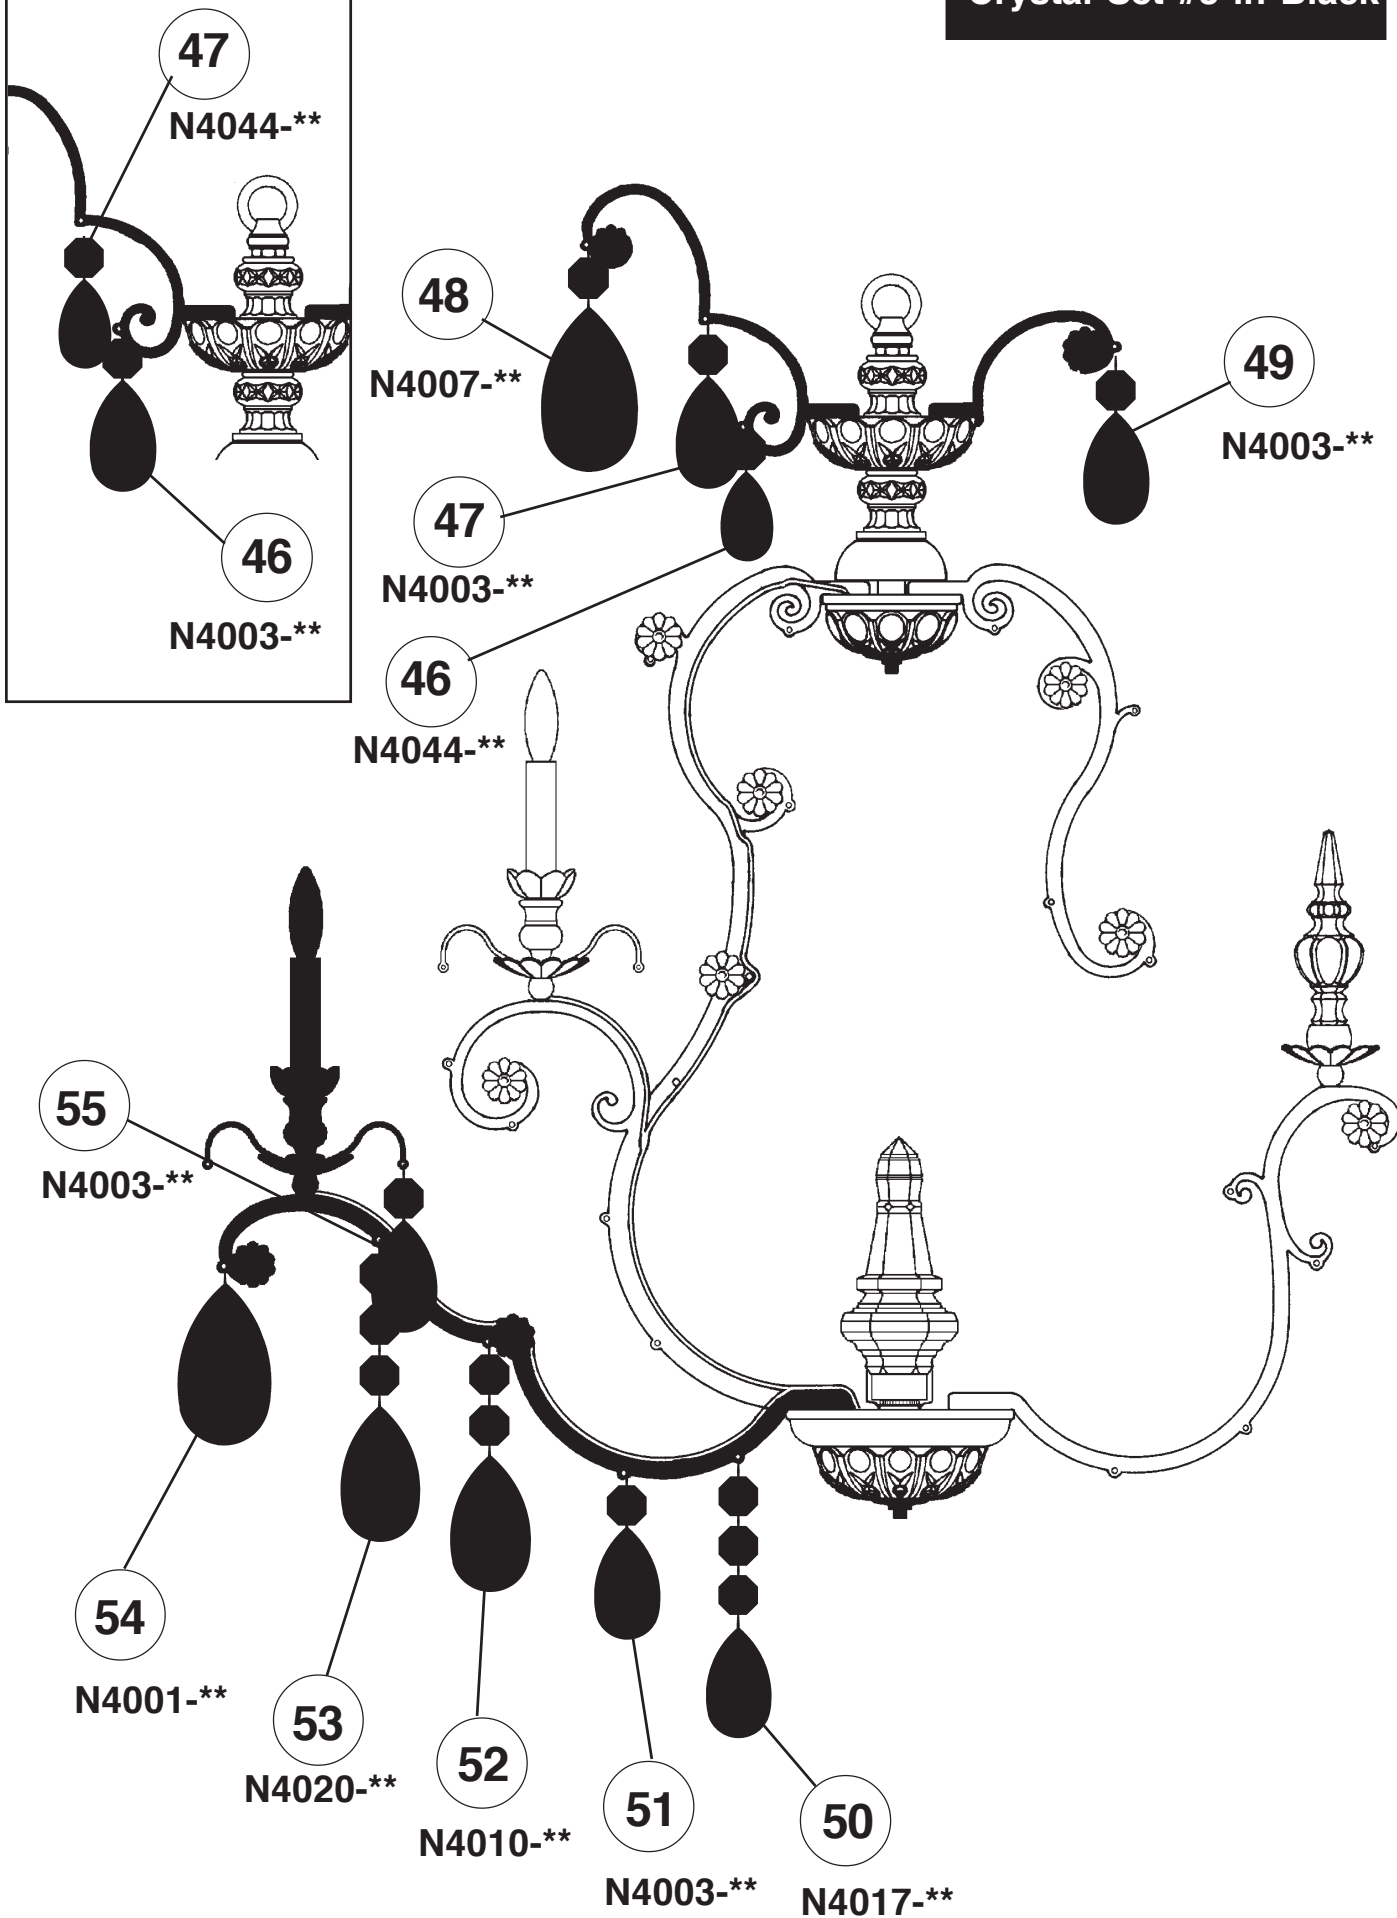

SCHONBEK®

RENAISSANCE 3773- _ _ _ _ _

15 + 1 Lights
Diameter: 38"
Body Length: 44"
Hanging Weight: 93 lbs.

THIS DESIGN IS THE PROPRIETARY
TRADE DRESS/TRADemark OF
SWAROVSKILIGHTING, LTD.

SCHONBEK®

MAX <u>60</u> W	MAX <u>15</u> W	110-120 V					

SCHONBEK® is a member of the Swarovski group.

All electrical components must be installed by a licensed electrician in accordance with the National Electric Code and the appropriate local electrical codes.

WARNING: THIS LUMINAIRE MUST BE MOUNTED OR SUPPORTED INDEPENDENTLY OF AN OUTLET BOX.

ALTERNATE:

Crystal Set #3 in Black

SET #1

SET #2

SET #3

You will need 1 - T7
15 Watts Max
(Center Light)

20

You will need 15 - B10
25 Watts Recommended
60 Watts Max

Install bulbs and be sure
to test fixture BEFORE
trimming.

Crystal Set #1 in Black

Crystal Set #2 in Black

24

22

31