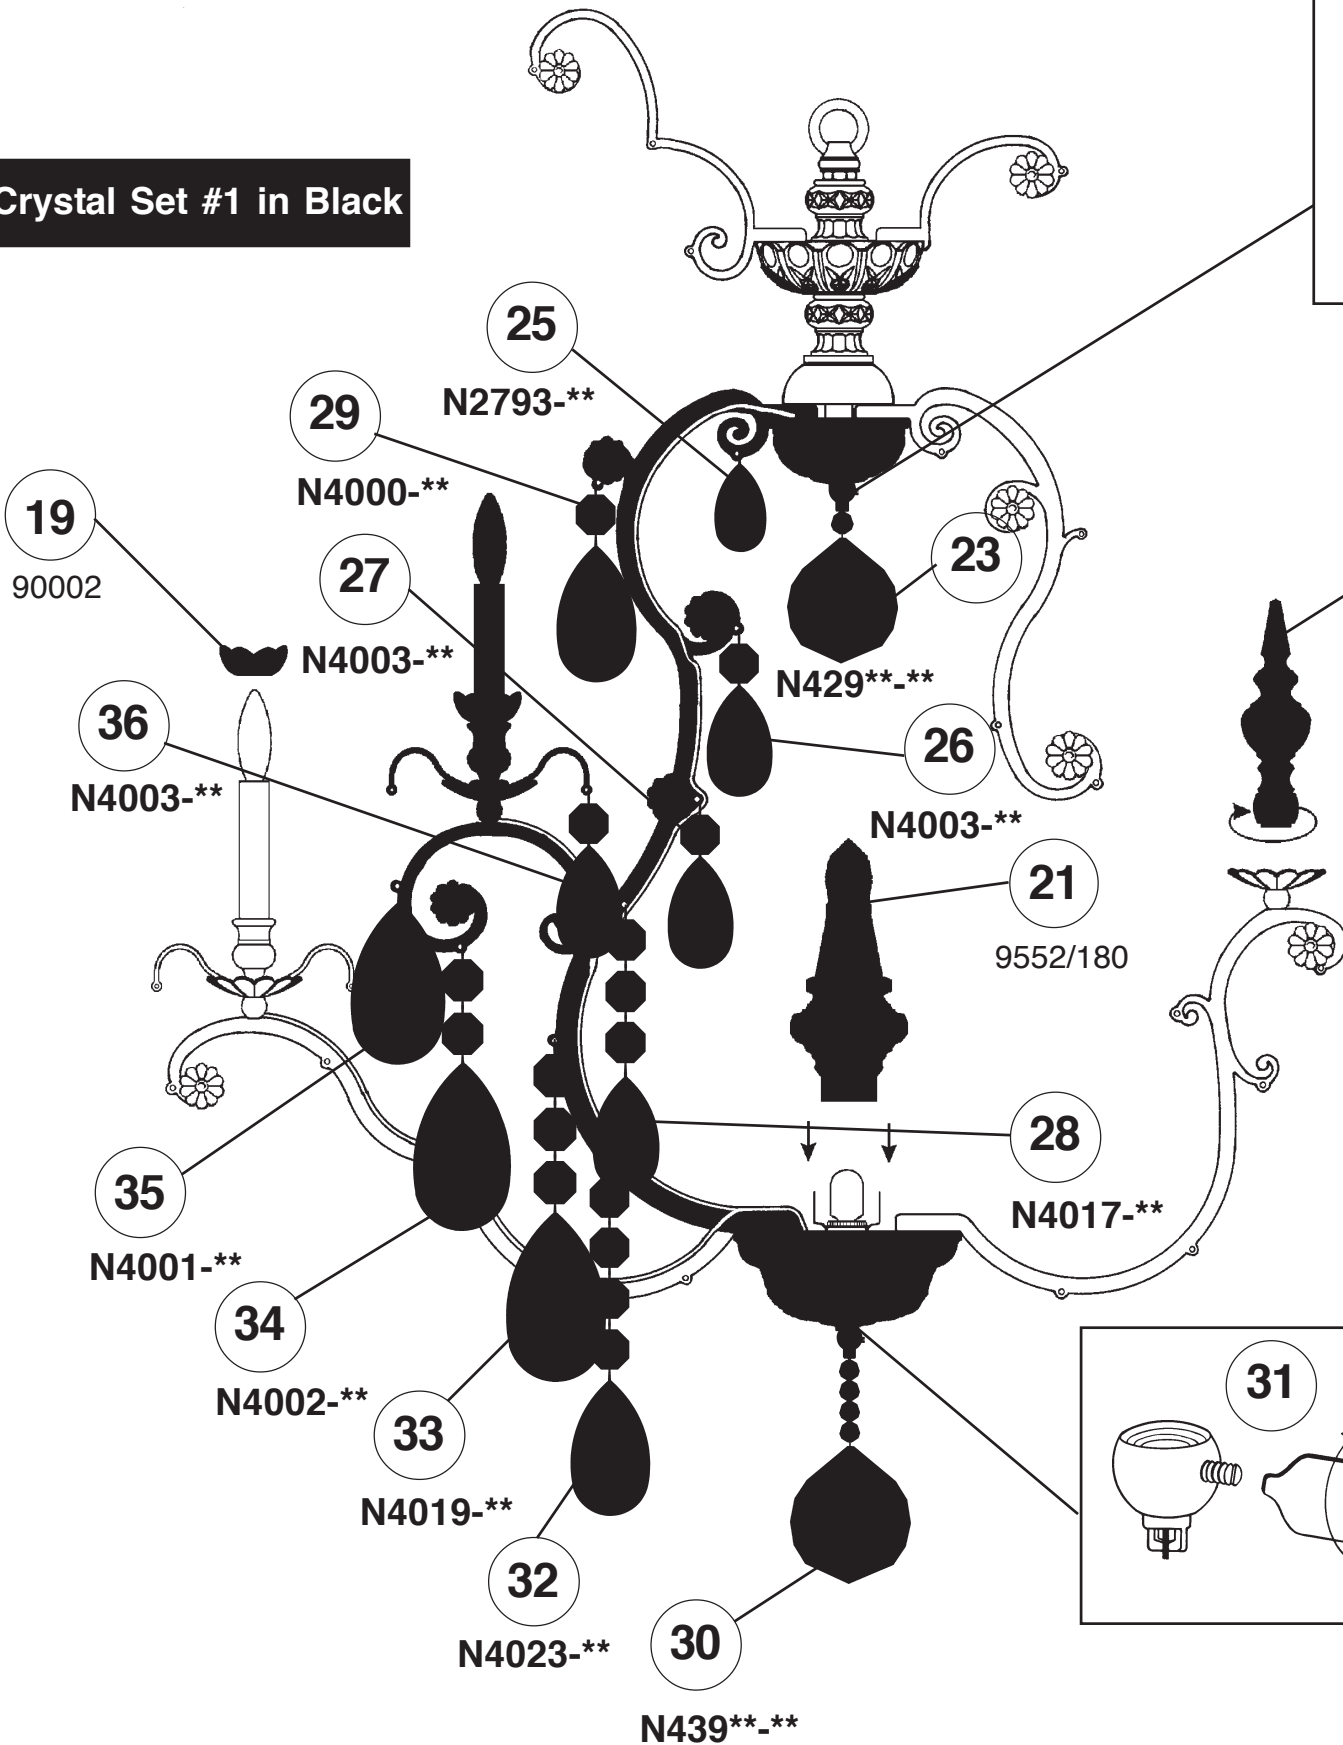

SCHONBEK®

RENAISSANCE 3773- _ _ _ _ _

15 + 1 Lights
Diameter: 38"
Body Length: 44"
Hanging Weight: 93 lbs.

THIS DESIGN IS THE PROPRIETARY
TRADE DRESS/TRADemark OF
SWAROVSKILIGHTING, LTD.

SCHONBEK®

MAX <u>60</u> W	MAX <u>15</u> W	110-120 V					

WARNING: THIS LUMINAIRE MUST BE MOUNTED OR SUPPORTED INDEPENDENTLY OF AN OUTLET BOX.

ALTERNATE:

Crystal Set #3 in Black

SET #1

SET #2

SET #3

You will need 1 - T7
15 Watts Max
(Center Light)

20

You will need 15 - B10
25 Watts Recommended
60 Watts Max

Install bulbs and be sure
to test fixture BEFORE
trimming.

Crystal Set #1 in Black

Crystal Set #2 in Black

24

22

31