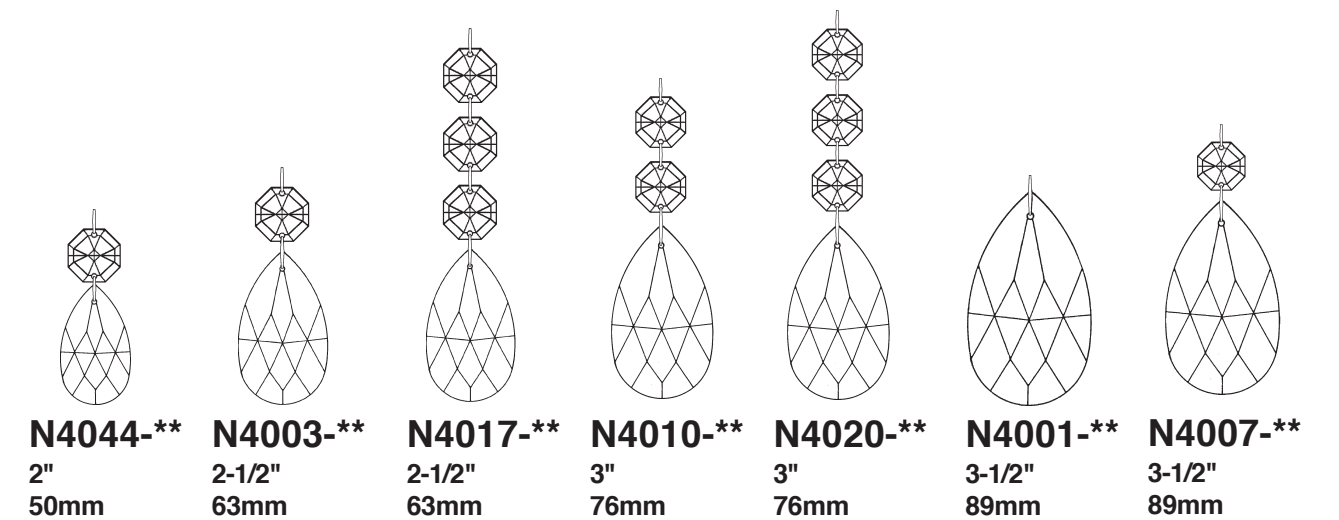

SCHONBEK®

RENAISSANCE 3773- _ _ _ _ _

15 + 1 Lights
Diameter: 38"
Body Length: 44"
Hanging Weight: 93 lbs.

THIS DESIGN IS THE PROPRIETARY
TRADE DRESS/TRADemark OF
SWAROVSKILIGHTING, LTD.

SCHONBEK®

MAX <u>60</u> W	MAX <u>15</u> W	110-120 V					

WARNING: THIS LUMINAIRE MUST BE MOUNTED OR SUPPORTED INDEPENDENTLY OF AN OUTLET BOX.

ALTERNATE:

Crystal Set #3 in Black

SET #1

SET #2

SET #3

You will need 1 - T7
15 Watts Max
(Center Light)

20

You will need 15 - B10
25 Watts Recommended
60 Watts Max

Install bulbs and be sure
to test fixture BEFORE
trimming.

Crystal Set #1 in Black

Crystal Set #2 in Black

24

22

31