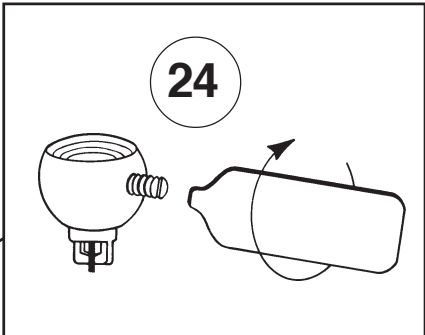

SCHONBEK®

RENAISSANCE 3773- _ _ _ _ _

15 + 1 Lights
Diameter: 38"
Body Length: 44"
Hanging Weight: 93 lbs.

THIS DESIGN IS THE PROPRIETARY
TRADE DRESS/TRADemark OF
SWAROVSKILIGHTING, LTD.

SCHONBEK®

MAX <u>60</u> W	MAX <u>15</u> W	110-120 V					

You will need 15 - B10
25 Watts Recommended
60 Watts Max

Install bulbs and be sure
to test fixture BEFORE
trimming.

Crystal Set #1 in Black

Crystal Set #2 in Black

24

22

31