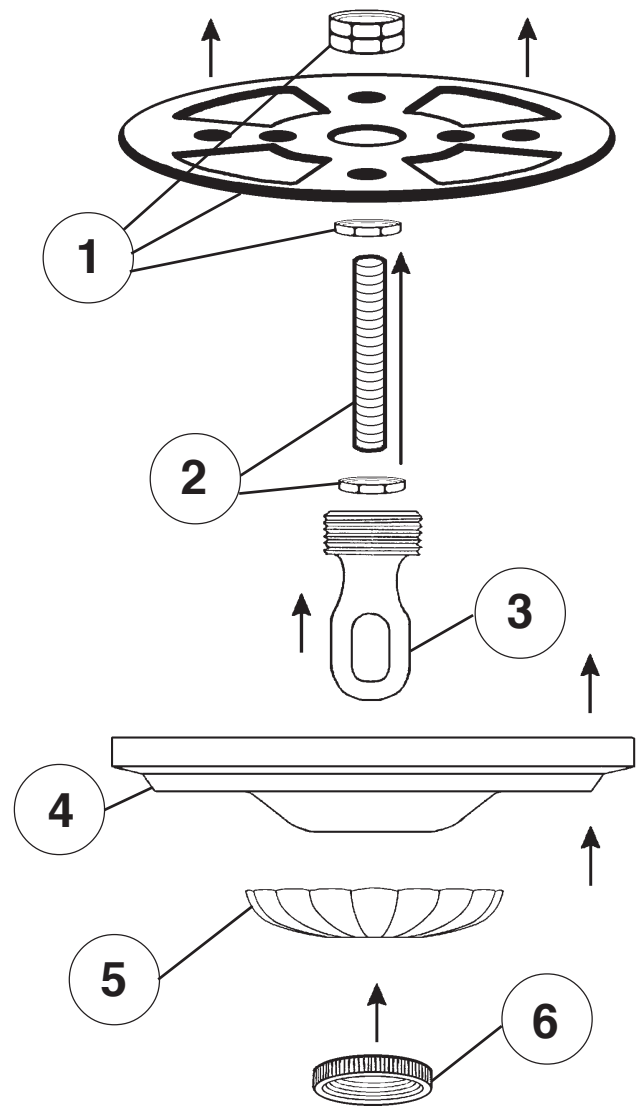

SCHONBEK®

RENAISSANCE 3773- _ _ _ _ _

15 + 1 Lights
Diameter: 38"
Body Length: 44"
Hanging Weight: 93 lbs.

THIS DESIGN IS THE PROPRIETARY
TRADE DRESS/TRADemark OF
SWAROVSKILIGHTING, LTD.

SCHONBEK®

MAX <u>60</u> W	MAX <u>15</u> W	110-120 V					

WARNING: THIS LUMINAIRE MUST BE MOUNTED OR SUPPORTED INDEPENDENTLY OF AN OUTLET BOX.

ALTERNATE:

Crystal Set #3 in Black

SET #1

SET #2

SET #3

You will need 1 - T7
15 Watts Max
(Center Light)

20

You will need 15 - B10
25 Watts Recommended
60 Watts Max

Install bulbs and be sure
to test fixture BEFORE
trimming.

Crystal Set #1 in Black

Crystal Set #2 in Black

24

22

31