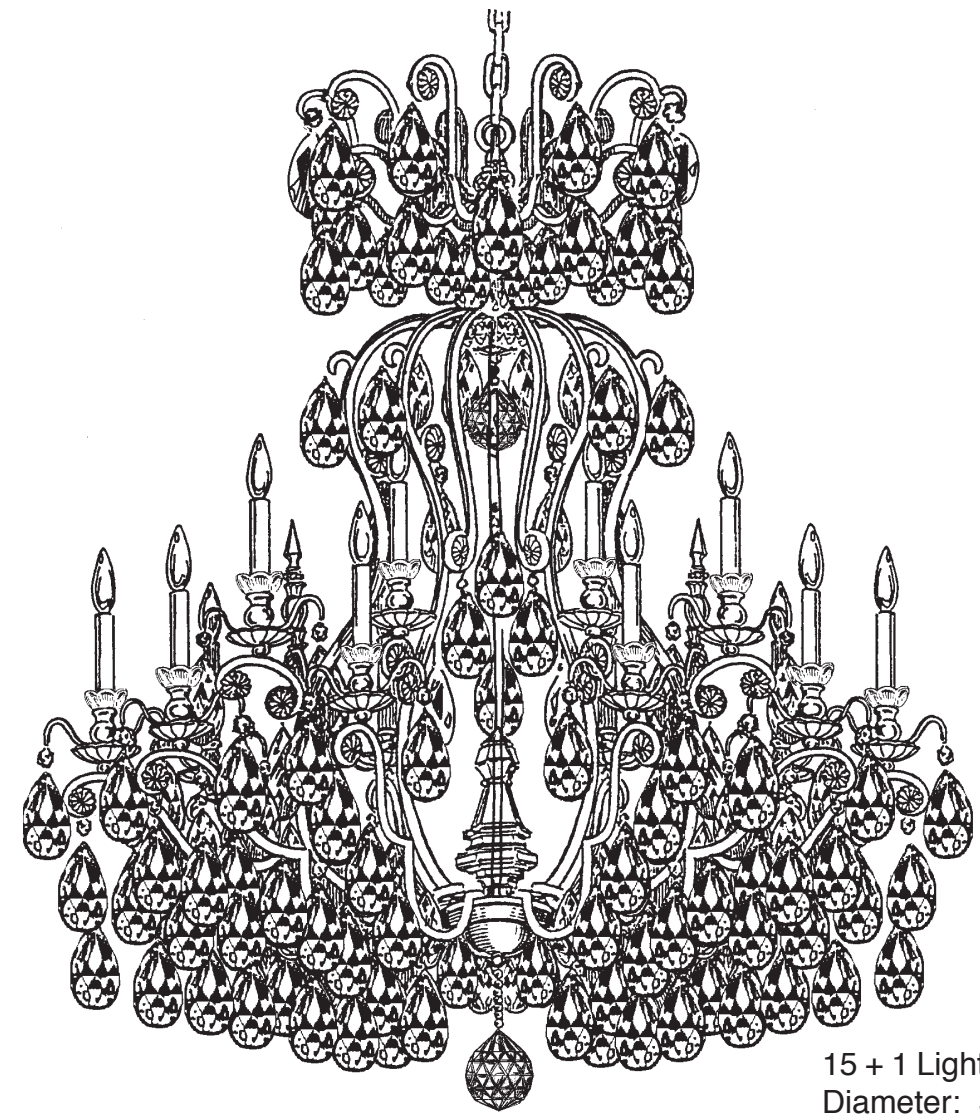

SCHONBEK®

RENAISSANCE 3773- _ _ _ _ _

15 + 1 Lights
Diameter: 38"
Body Length: 44"
Hanging Weight: 93 lbs.

THIS DESIGN IS THE PROPRIETARY
TRADE DRESS/TRADemark OF
SWAROVSKILIGHTING, LTD.

SCHONBEK®

MAX <u>60</u> W	MAX <u>15</u> W	110-120 V					

WARNING: THIS LUMINAIRE MUST BE MOUNTED OR SUPPORTED INDEPENDENTLY OF AN OUTLET BOX.

ALTERNATE:

Crystal Set #3 in Black

SET #1

SET #2

SET #3

You will need 1 - T7
15 Watts Max
(Center Light)

20