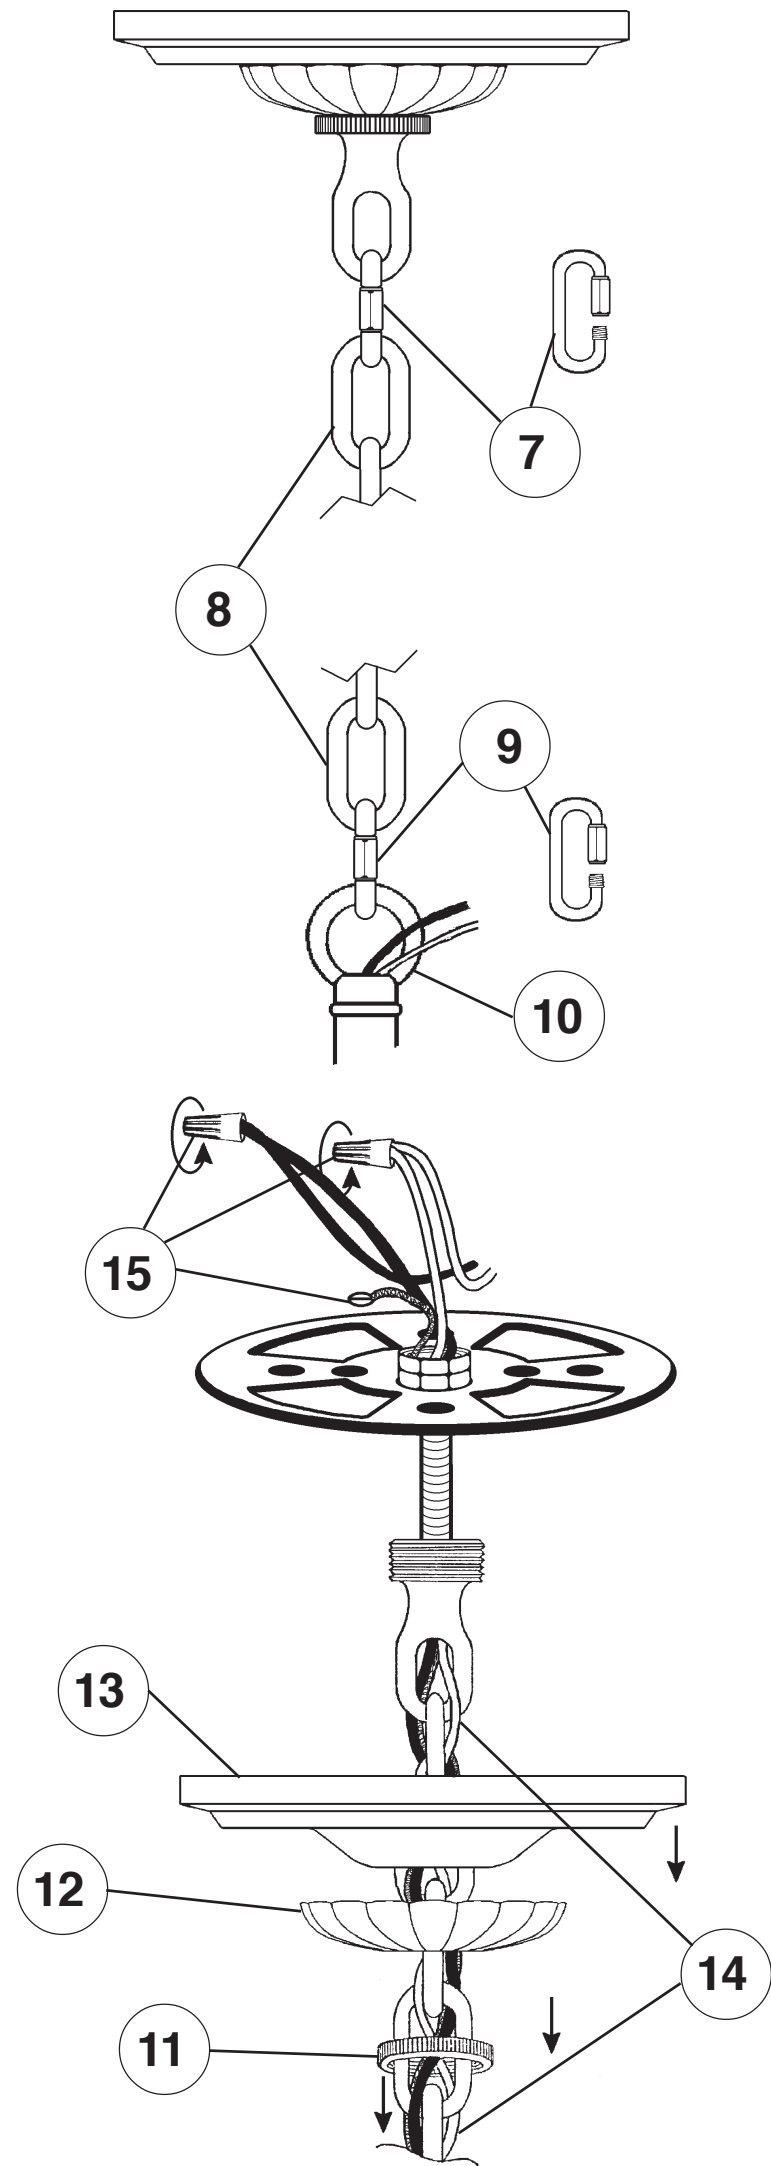

SCHONBEK®

RENAISSANCE 3773- _ _ _ _ _

15 + 1 Lights
Diameter: 38"
Body Length: 44"
Hanging Weight: 93 lbs.

THIS DESIGN IS THE PROPRIETARY
TRADE DRESS/TRADemark OF
SWAROVSKILIGHTING, LTD.

SCHONBEK®

MAX <u>60</u> W	MAX <u>15</u> W	110-120 V					

WARNING: THIS LUMINAIRE MUST BE MOUNTED OR SUPPORTED INDEPENDENTLY OF AN OUTLET BOX.

ALTERNATE:

Crystal Set #3 in Black

SET #1

SET #2

SET #3

You will need 1 - T7
15 Watts Max
(Center Light)

20

You will need 15 - B10
25 Watts Recommended
60 Watts Max

Install bulbs and be sure
to test fixture BEFORE
trimming.

Crystal Set #1 in Black

Crystal Set #2 in Black

24

22

31