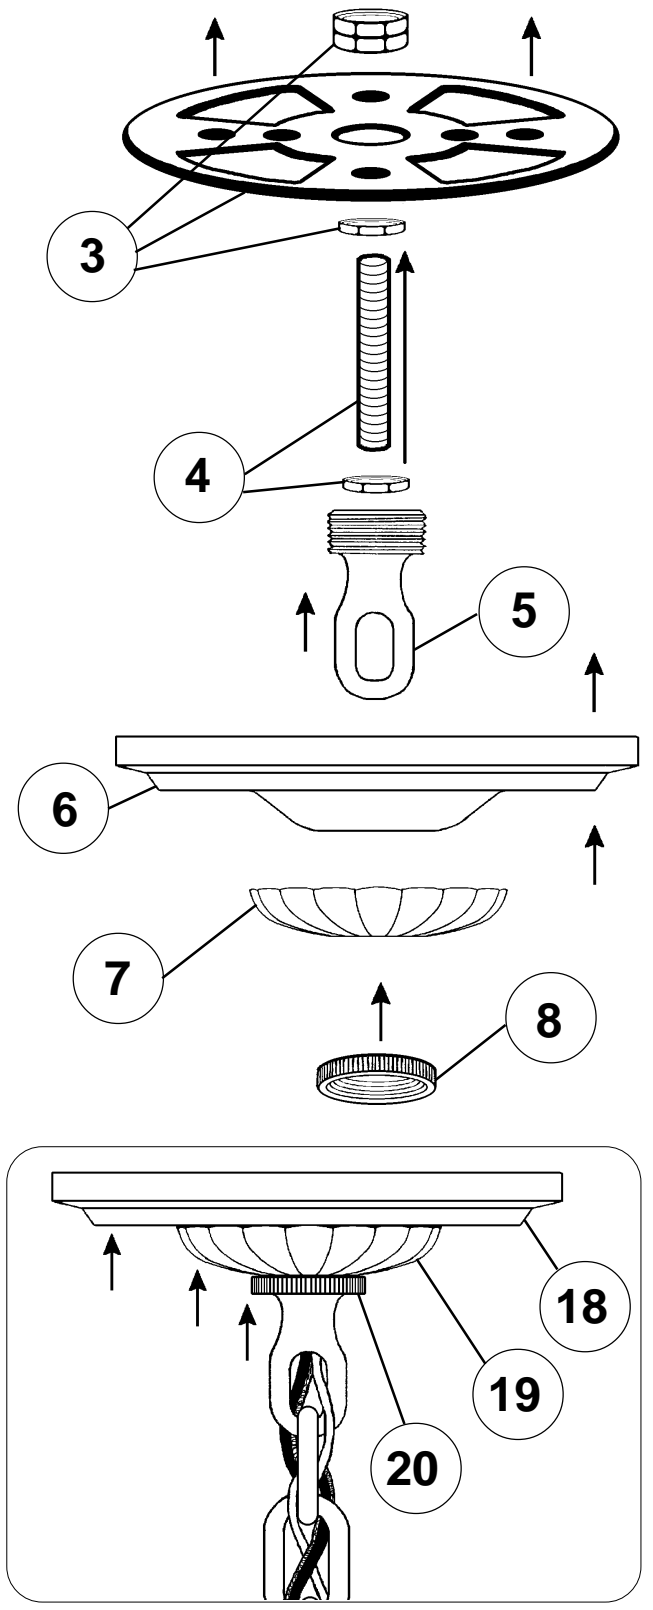

SCHONBEK®

CHANDELIER 3772- _____ TRIM DIAGRAM

(Finish Option) (Trim Option)

THIS DESIGN IS THE PROPRIETARY
TRADE DRESS/TRADEMARK OF
SCHONBEK WORLDWIDE LIGHTING INC.

12 + 1 Lights
Diameter: 32"
Body Length: 37"
Hanging Weight: 60 lbs.

SCHONBEK®

**Follow steps in exact order
Save this trim diagram for future reference**

1

IMPORTANT

Person who opens carton should record the following information for future service.

CODE # _____ Four-digit number on outside of carton.
PACKER # _____ See crystal package label.
ORDER # _____ See crystal package label.

SET #1

N2793-**	N4044-**	N4003-**	N4017-**	N4000-**	N4020-**	N4002-**
2"	2"	2-1/2"	2-1/2"	3"	3"	3-1/2"
50mm	50mm	63mm	63mm	76mm	76mm	89mm

SET #2

N4044-**	N4045-**	N4003-**	N4000-**
2"	2"	2-1/2"	3"
50mm	50mm	63mm	76mm

SET #3

N2793-**	N4044-**	N4003-**	N4015-**	N4004-**	N4010-**
2"	2"	2-1/2"	2-1/2"	3"	3"
50mm	50mm	63mm	63mm	76mm	76mm

Crystal Set #3 in Black

For easy removal of crystal from bubble pack, please cut along pouches on the inside of the seam. Gently remove crystal from the side of the pouch.