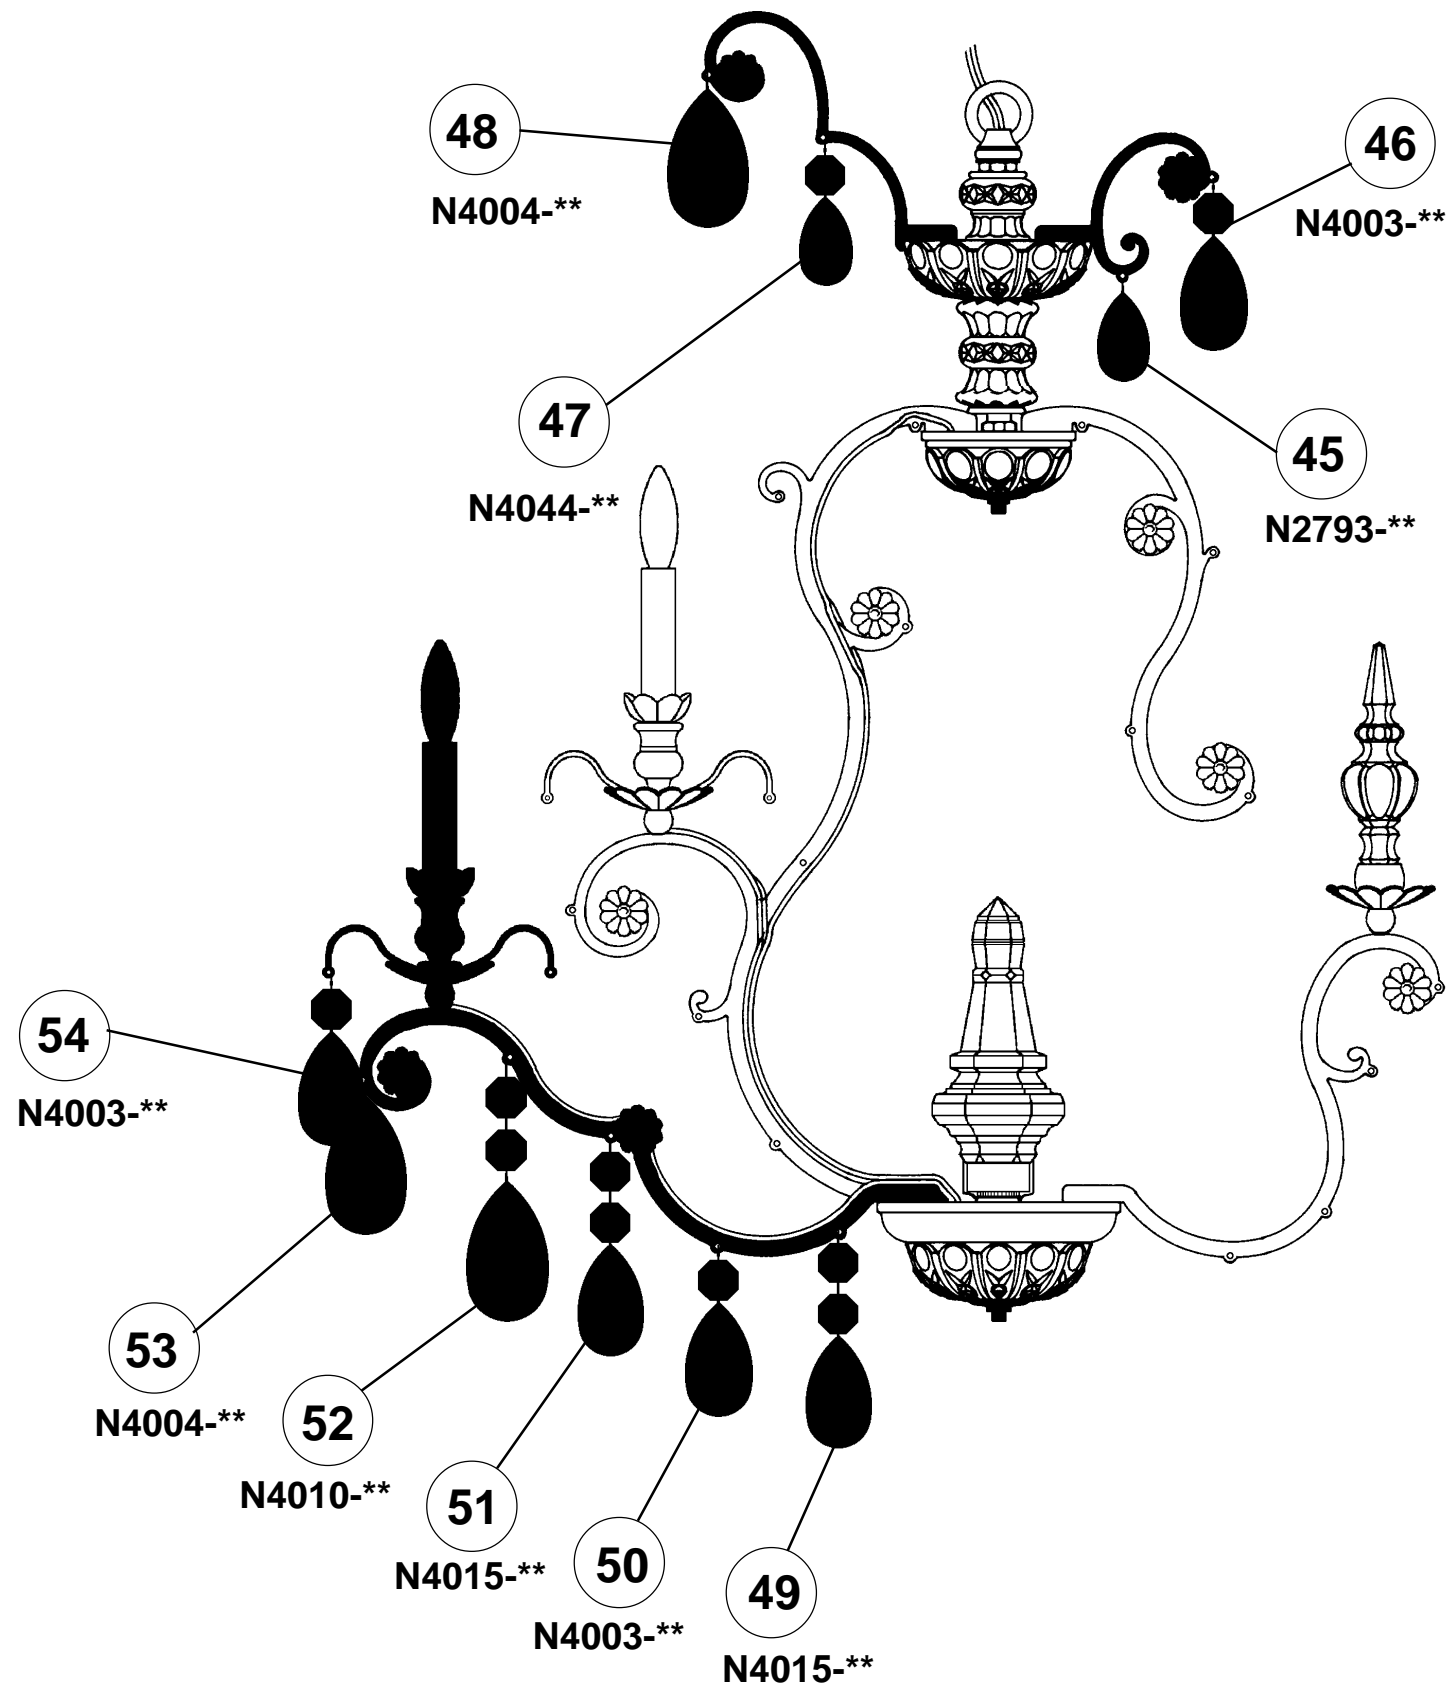

SCHONBEK®

CHANDELIER 3772- _____ TRIM DIAGRAM

(Finish Option) (Trim Option)

THIS DESIGN IS THE PROPRIETARY
TRADE DRESS/TRADEMARK OF
SCHONBEK WORLDWIDE LIGHTING INC.

12 + 1 Lights
Diameter: 32"
Body Length: 37"
Hanging Weight: 60 lbs.

SET #1

N2793-**	N4044-**	N4003-**	N4017-**	N4000-**	N4020-**	N4002-**
2"	2"	2-1/2"	2-1/2"	3"	3"	3-1/2"
50mm	50mm	63mm	63mm	76mm	76mm	89mm

SET #2

N4044-**	N4045-**	N4003-**	N4000-**
2"	2"	2-1/2"	3"
50mm	50mm	63mm	76mm

SET #3

N2793-**	N4044-**	N4003-**	N4015-**	N4004-**	N4010-**
2"	2"	2-1/2"	2-1/2"	3"	3"
50mm	50mm	63mm	63mm	76mm	76mm

Crystal Set #3 in Black

For easy removal of crystal from bubble pack, please cut along pouches on the inside of the seam. Gently remove crystal from the side of the pouch.

NOTE: Work on one crystal set at a time. Follow the black line from top to bottom according to the numbered steps on the trim diagram.

Instructions for crystal trimming STEPS 21 - 54

FIXTURE INCLUDES:
Hanger Hardware
Trim - Frame
1 - T7 Light Bulb