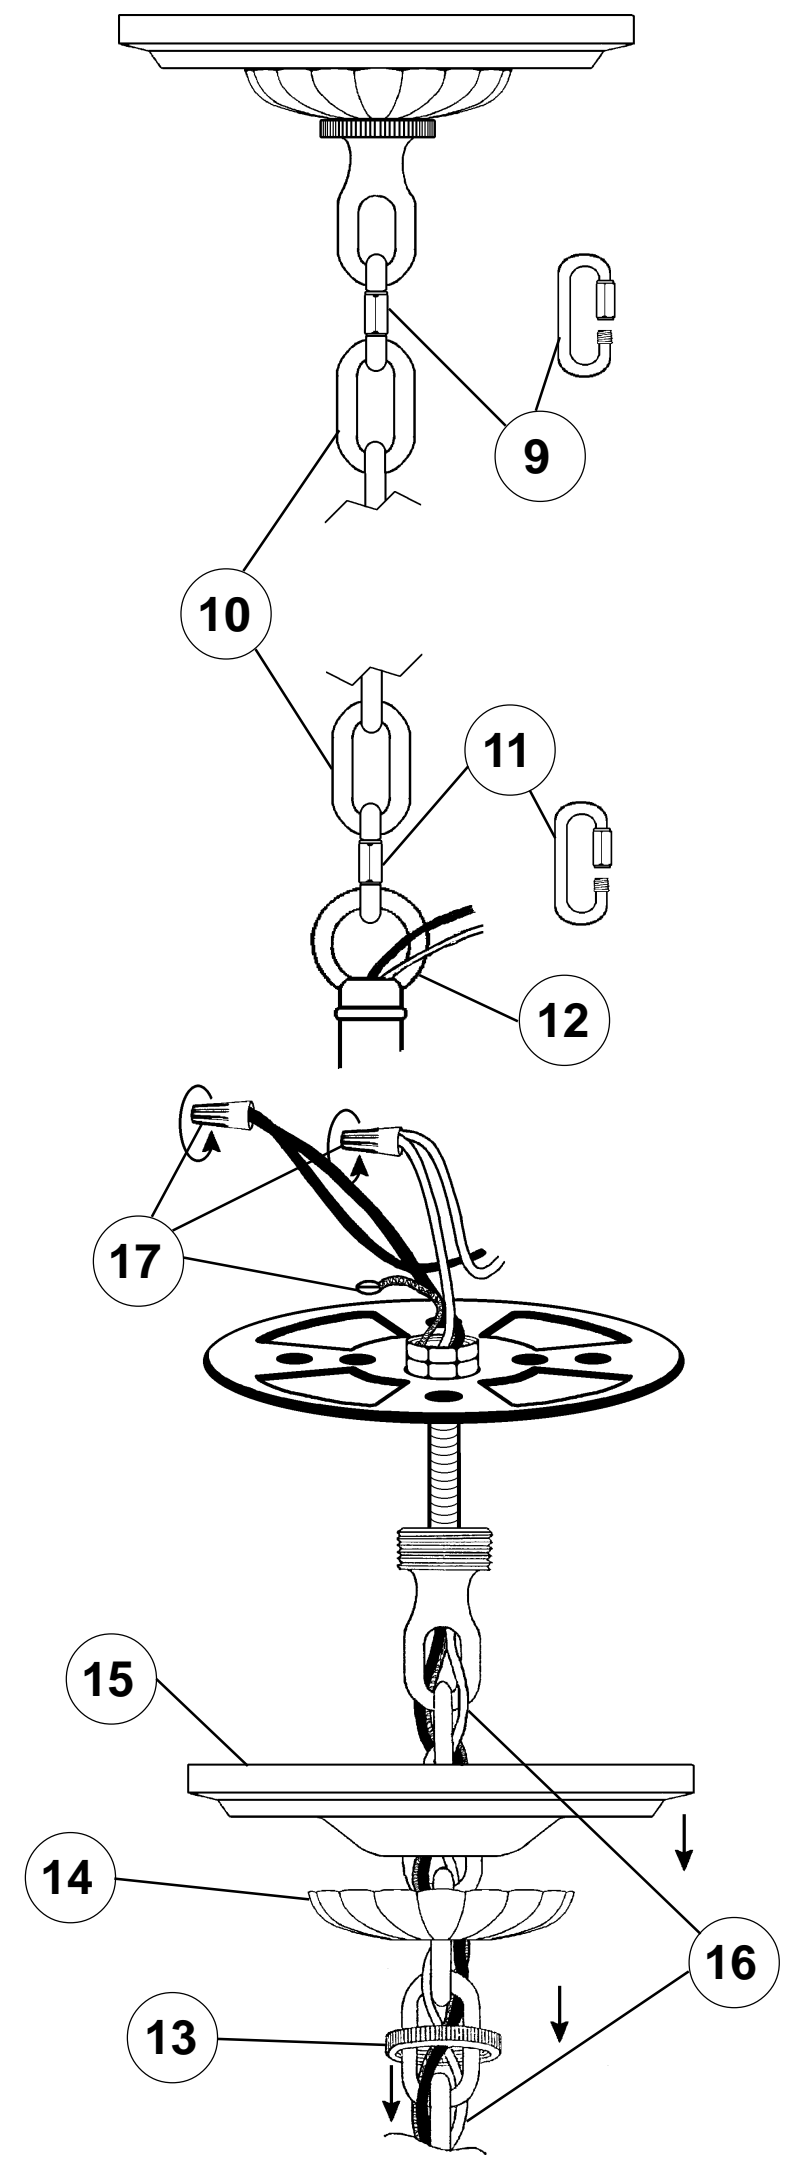

SCHONBEK®

CHANDELIER 3772- _____ TRIM DIAGRAM

(Finish Option) (Trim Option)

THIS DESIGN IS THE PROPRIETARY
TRADE DRESS/TRADEMARK OF
SCHONBEK WORLDWIDE LIGHTING INC.

12 + 1 Lights
Diameter: 32"
Body Length: 37"
Hanging Weight: 60 lbs.

SCHONBEK®

**Follow steps in exact order
Save this trim diagram for future reference**

1

IMPORTANT

Person who opens carton should record the following information for future service.

CODE # _____ Four-digit number on outside of carton.
PACKER # _____ See crystal package label.
ORDER # _____ See crystal package label.

SET #1

N2793-**	N4044-**	N4003-**	N4017-**	N4000-**	N4020-**	N4002-**
2"	2"	2-1/2"	2-1/2"	3"	3"	3-1/2"
50mm	50mm	63mm	63mm	76mm	76mm	89mm

SET #2

N4044-**	N4045-**	N4003-**	N4000-**
2"	2"	2-1/2"	3"
50mm	50mm	63mm	76mm

NOTE: Work on one crystal set at a time. Follow the black line from top to bottom according to the numbered steps on the trim diagram.

Instructions for crystal trimming STEPS 21 - 54

FIXTURE INCLUDES:
Hanger Hardware
Trim - Frame
1 - T7 Light Bulb