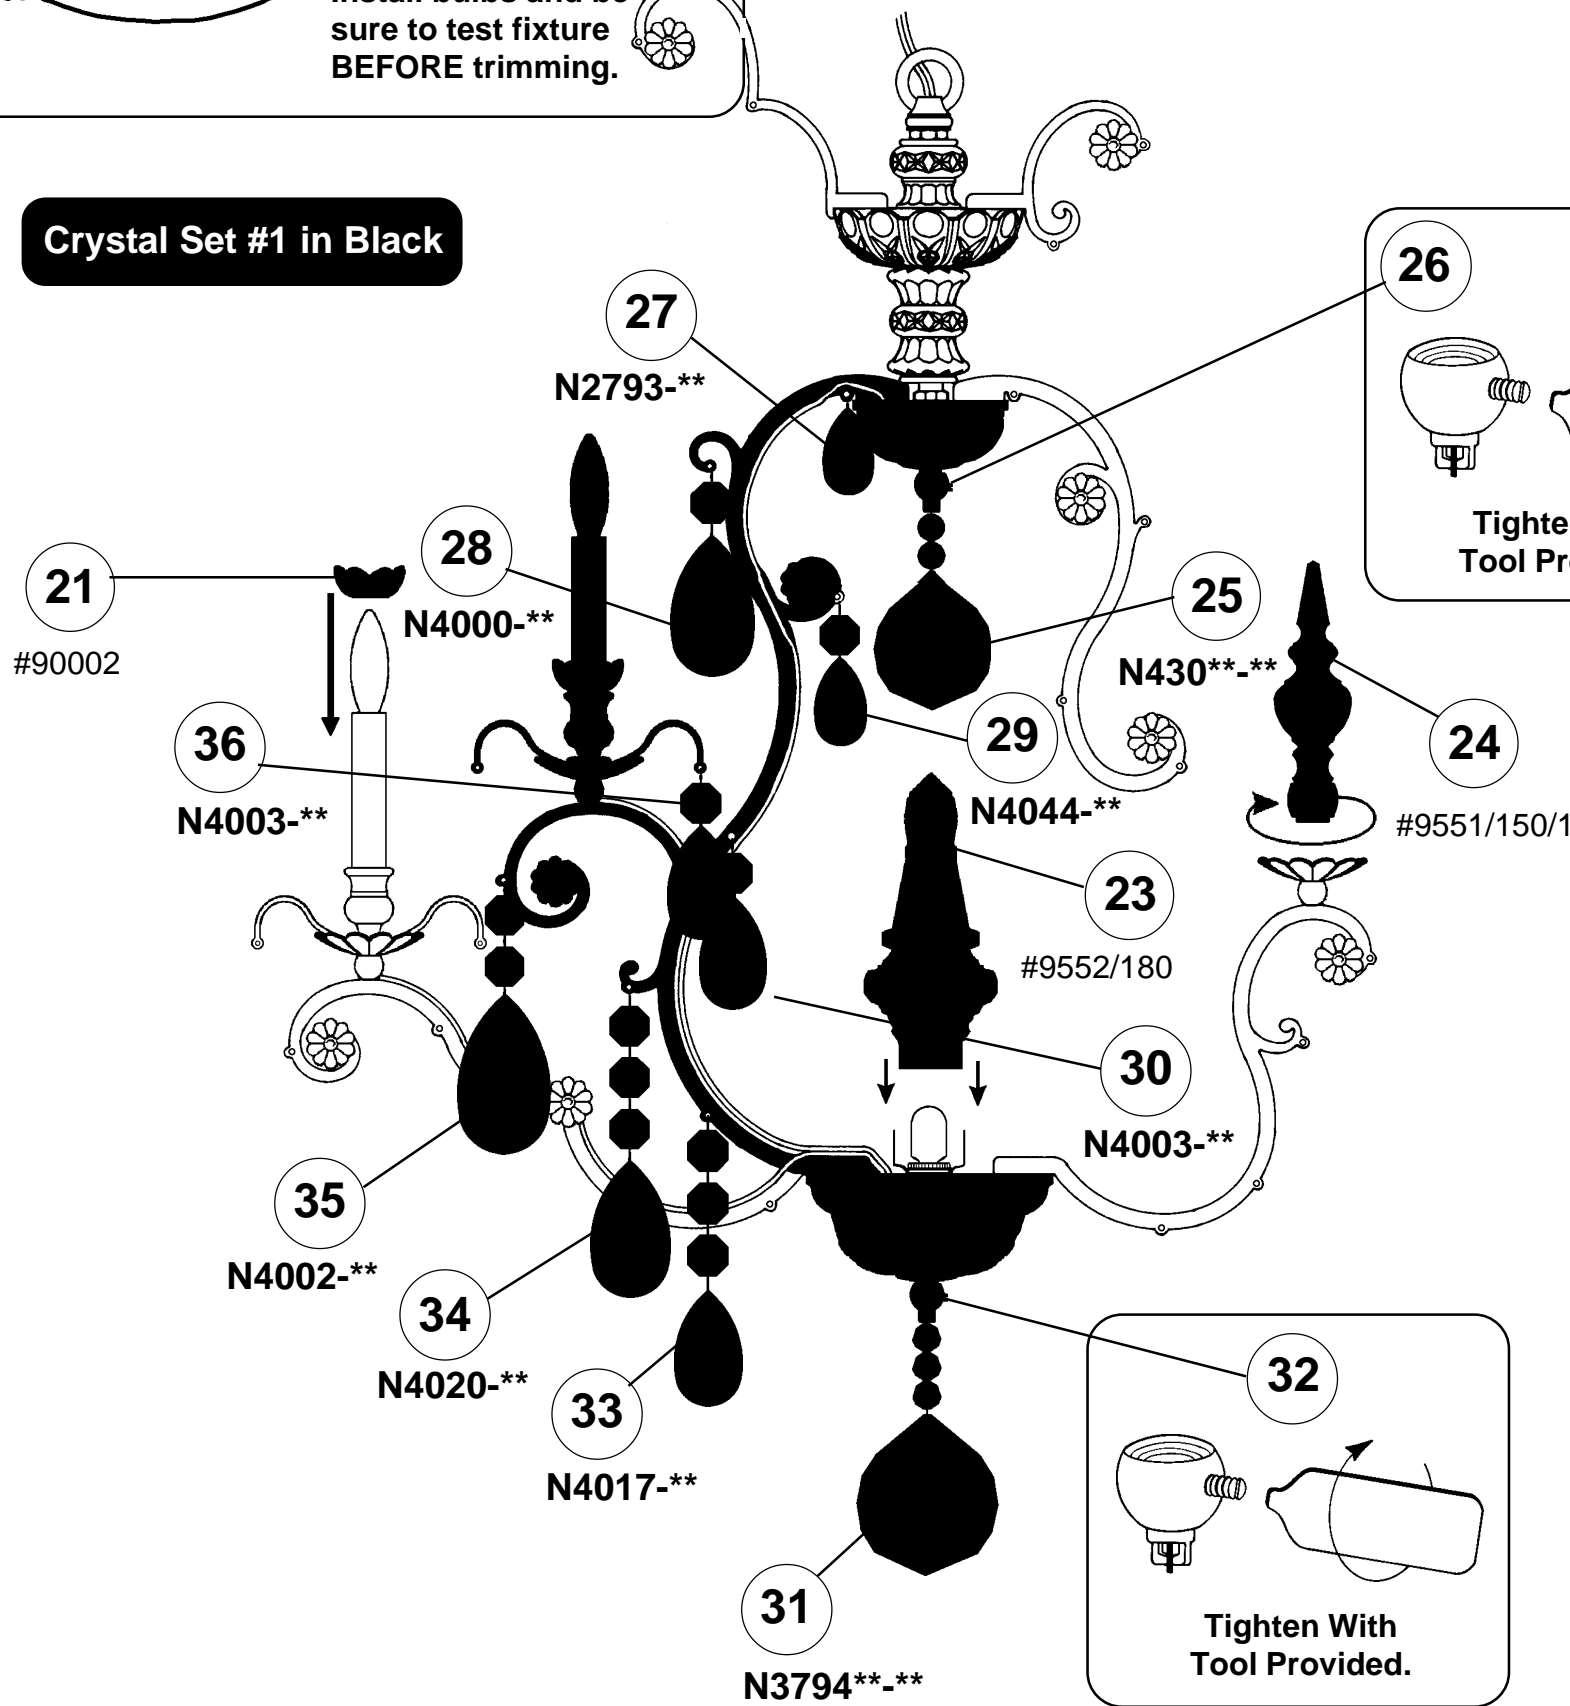

SET #1

N2793-**	N4044-**	N4003-**	N4017-**	N4000-**	N4020-**	N4002-**
2"	2"	2-1/2"	2-1/2"	3"	3"	3-1/2"
50mm	50mm	63mm	63mm	76mm	76mm	89mm

SET #2

N4044-**	N4045-**	N4003-**	N4000-**
2"	2"	2-1/2"	3"
50mm	50mm	63mm	76mm

NOTE: Work on one crystal set at a time. Follow the black line from top to bottom according to the numbered steps on the trim diagram.

Instructions for crystal trimming STEPS 21 - 54

FIXTURE INCLUDES:
Hanger Hardware
Trim - Frame
1 - T7 Light Bulb

DOES NOT INCLUDE:
C10 - Light Bulbs

You will need 1 - T7
15 Watts Max
(Center Light)

22

You will need 12 - C10
25 Watts Recommended
60 Watts Max

Install bulbs and be
sure to test fixture
BEFORE trimming.

Crystal Set #1 in Black

Crystal Set #2 in Black