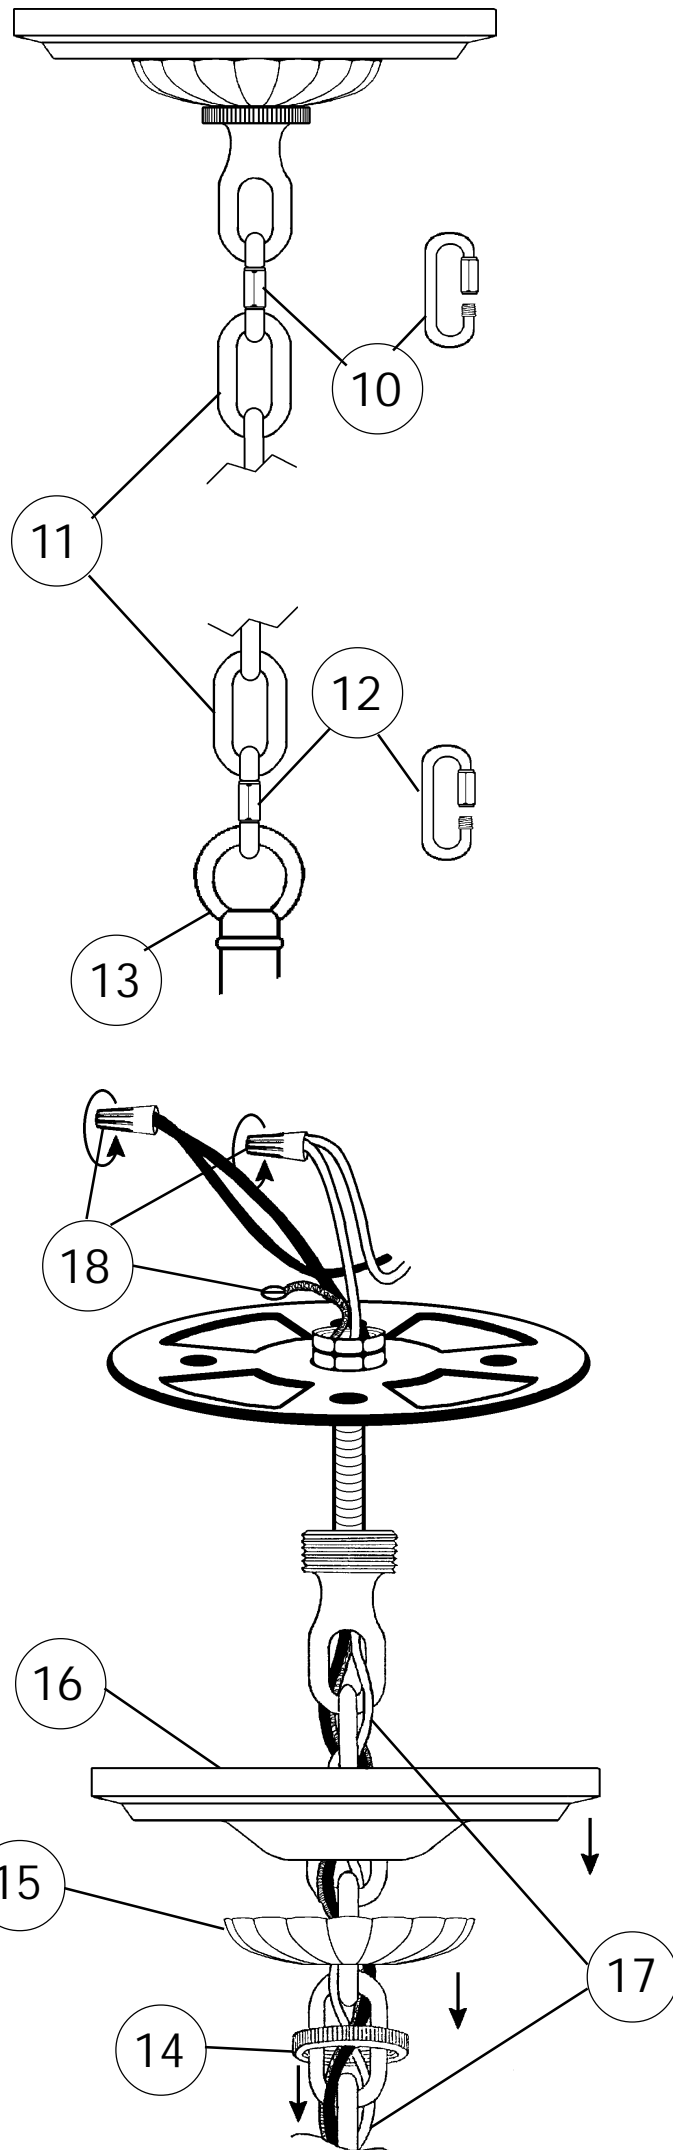

## Instructions for electrician STEPS 2 - 21

WARNING: THIS LUMINAIRE MUST BE MOUNTED OR SUPPORTED INDEPENDENTLY OF AN OUTLET BOX.

WARNING:

2

Electrical Danger

Turn Power Off

All electrical components must be installed by a licensed electrician in accordance with the National Electric Code and the appropriate local electrical codes.

## CHANDELIER 3722-\_\_\_ \_\_A TRIM DIAGRAM

(Finish Option)

44 Lights  
Diameter: 40"  
Body Length: 49-1/2"  
Hanging Weight: 85 lbs.

THIS DESIGN IS THE PROPRIETARY TRADE DRESS/TRADEMARK OF SCHONBEK WORLDWIDE LIGHTING INC.

## STEPS 22 - 27

**22** You will need 44 - C10  
25 Watts Recommended  
60 Watts Max

Install bulb and be sure to test  
fixture BEFORE trimming.

Install leaves with half ball.

1. Screw half ball onto running thread.
2. Slide running thread thru gallery and leaf.
3. Adjust leaf to sit up and down (make sure leaf doesn't lean right or left).
4. Tighten leaf to gallery using thumb nut onto running thread.

**23**

FLAT SIDE  
FACES  
FRONT

THUMB NUT

GALLERY

RUNNING  
THREAD

HALF BALL

#9580/100

Gently remove tissue  
paper from the inside of  
the Crystal Finial.