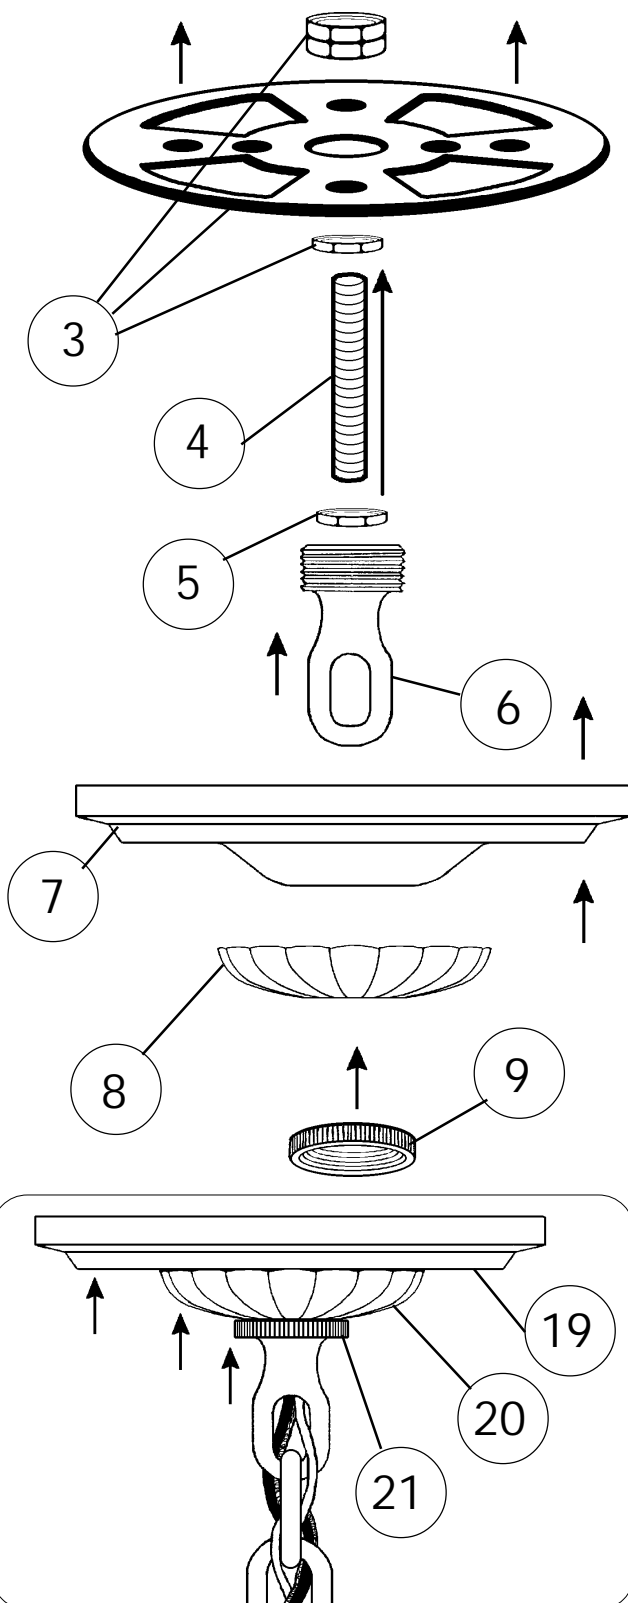

## Instructions for electrician STEPS 2 - 21

WARNING: THIS LUMINAIRE MUST BE MOUNTED OR SUPPORTED INDEPENDENTLY OF AN OUTLET BOX.

WARNING:

2

Electrical Danger

Turn Power Off

All electrical components must be installed by a licensed electrician in accordance with the National Electric Code and the appropriate local electrical codes.

## CHANDELIER 3722-\_\_\_ \_\_A TRIM DIAGRAM

(Finish Option)

44 Lights  
Diameter: 40"  
Body Length: 49-1/2"  
Hanging Weight: 85 lbs.

THIS DESIGN IS THE PROPRIETARY TRADE DRESS/TRADEMARK OF SCHONBEK WORLDWIDE LIGHTING INC.

## STEPS 22 - 27

**22** You will need 44 - C10  
25 Watts Recommended  
60 Watts Max

Install bulb and be sure to test  
fixture BEFORE trimming.

Install leaves with half ball.

1. Screw half ball onto running thread.
2. Slide running thread thru gallery and leaf.
3. Adjust leaf to sit up and down (make sure leaf doesn't lean right or left).
4. Tighten leaf to gallery using thumb nut onto running thread.

Large Jewel  
At Bottom

Large Jewel  
At Top

**25**

B

Small Jewel  
At Bottom