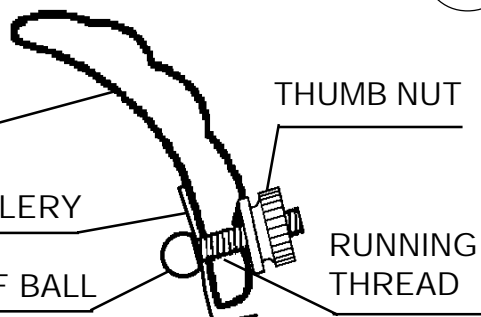

## Instructions for electrician STEPS 2 - 21

WARNING: THIS LUMINAIRE MUST BE MOUNTED OR SUPPORTED INDEPENDENTLY OF AN OUTLET BOX.

WARNING:

2

Electrical Danger

Turn Power Off

All electrical components must be installed by a licensed electrician in accordance with the National Electric Code and the appropriate local electrical codes.

## STEPS 22 - 27

**22** You will need 44 - C10  
25 Watts Recommended  
60 Watts Max

Install bulb and be sure to test  
fixture BEFORE trimming.

Install leaves with half ball.

1. Screw half ball onto running thread.
2. Slide running thread thru gallery and leaf.
3. Adjust leaf to sit up and down (make sure leaf doesn't lean right or left).
4. Tighten leaf to gallery using thumb nut onto running thread.

**23**

FLAT SIDE  
FACES  
FRONT

THUMB NUT

GALLERY

RUNNING  
THREAD

HALF BALL

#9580/100

Gently remove tissue  
paper from the inside of  
the Crystal Finial.