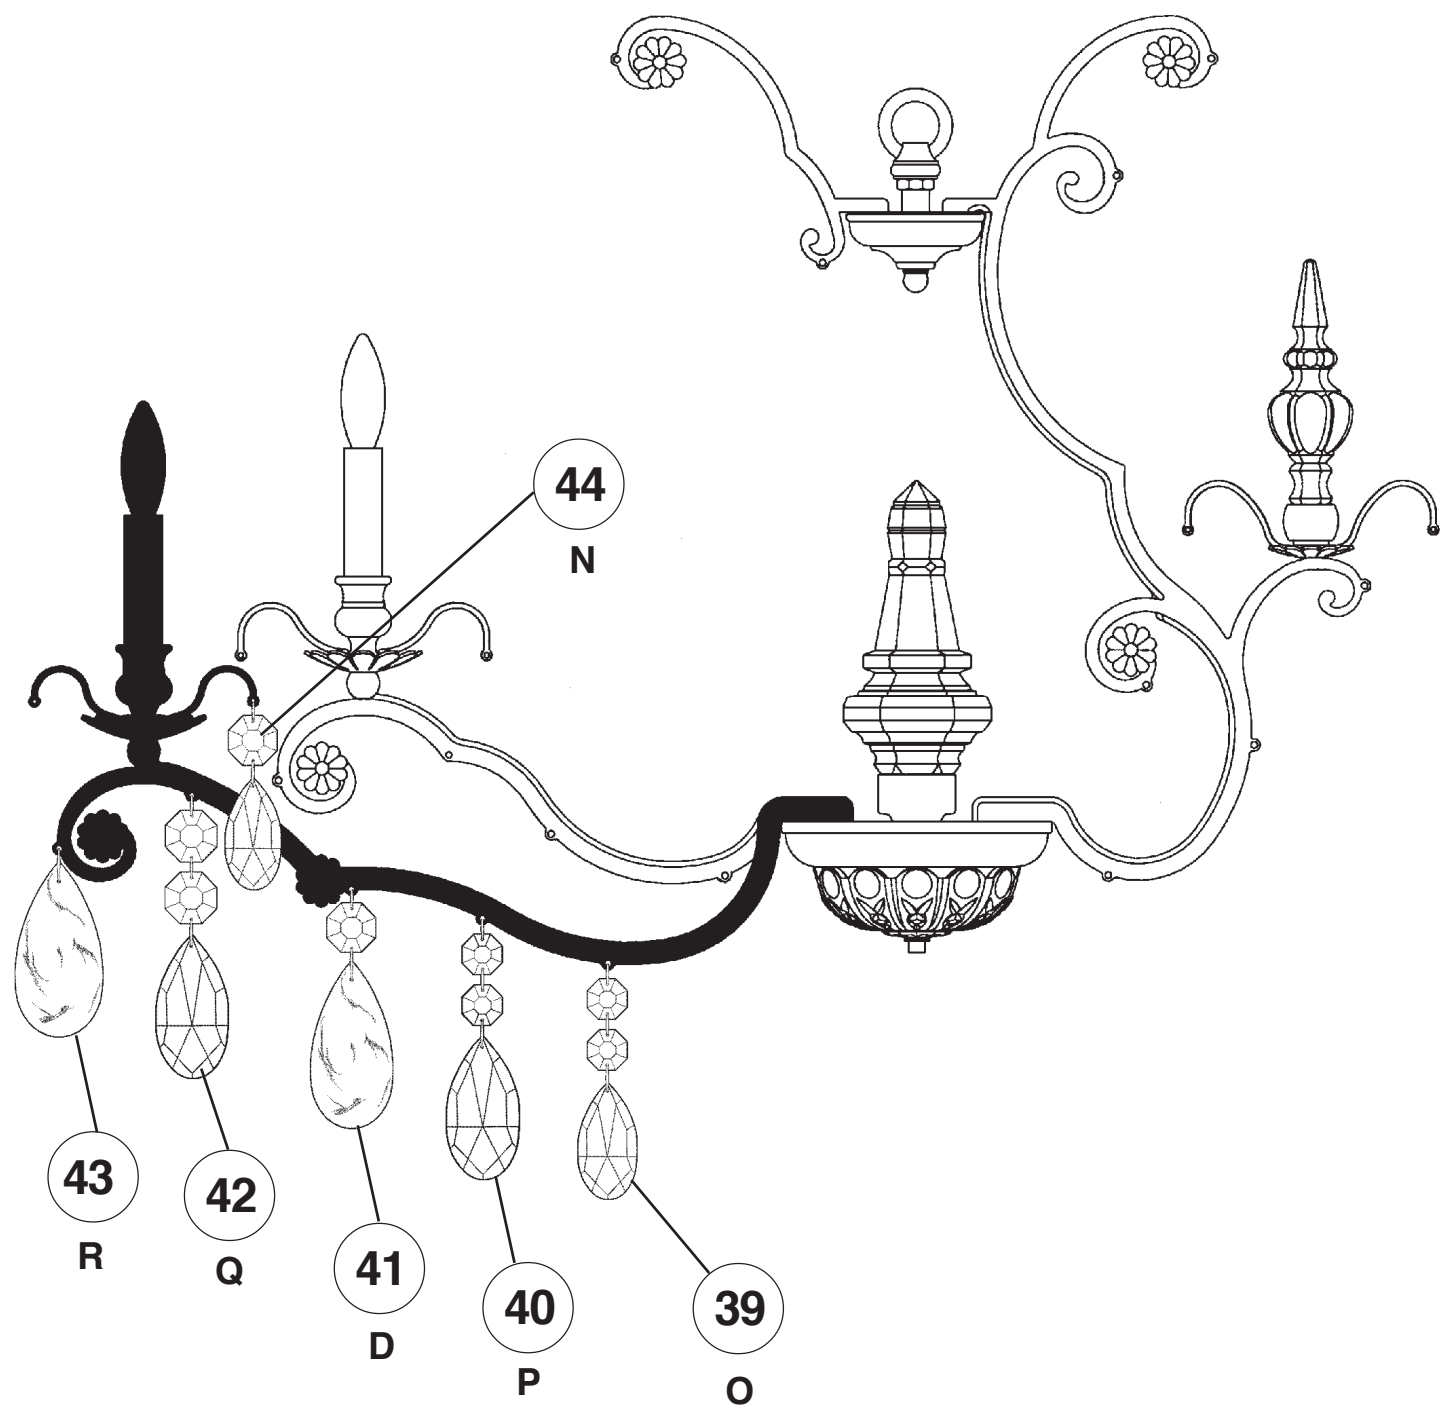

**SCHONBEK®**

**RENAISSANCE 3592- \_\_\_\_\_**

**T**HIS DESIGN IS THE PROPRIETARY TRADE DRESS/TRADemark OF SWAROVSKI LIGHTING, LTD.

18 + 1 Lights  
Diameter: 40"  
Body Length: 29"  
Hanging Weight: 82 lbs.

**SCHONBEK®**

MAX 60 W	MAX 15 W	110-120 V					

SCHONBEK® is a member of the Swarovski group.

All electrical components must be installed by a licensed electrician in accordance with the National Electric Code and the appropriate local electrical codes.

**Crystal Set #3 in Black**

**SET #1**

**SET #2**

**SET #3**

You will need 1 - T7  
15 Watts Max  
(Center Light)

20

You will need 18 - B10  
25 Watts Recommended  
60 Watts Max

Install bulbs and be sure  
to test fixture **BEFORE**  
trimming.

**Crystal Set #1 in Black**

**Crystal Set #2 in Black**