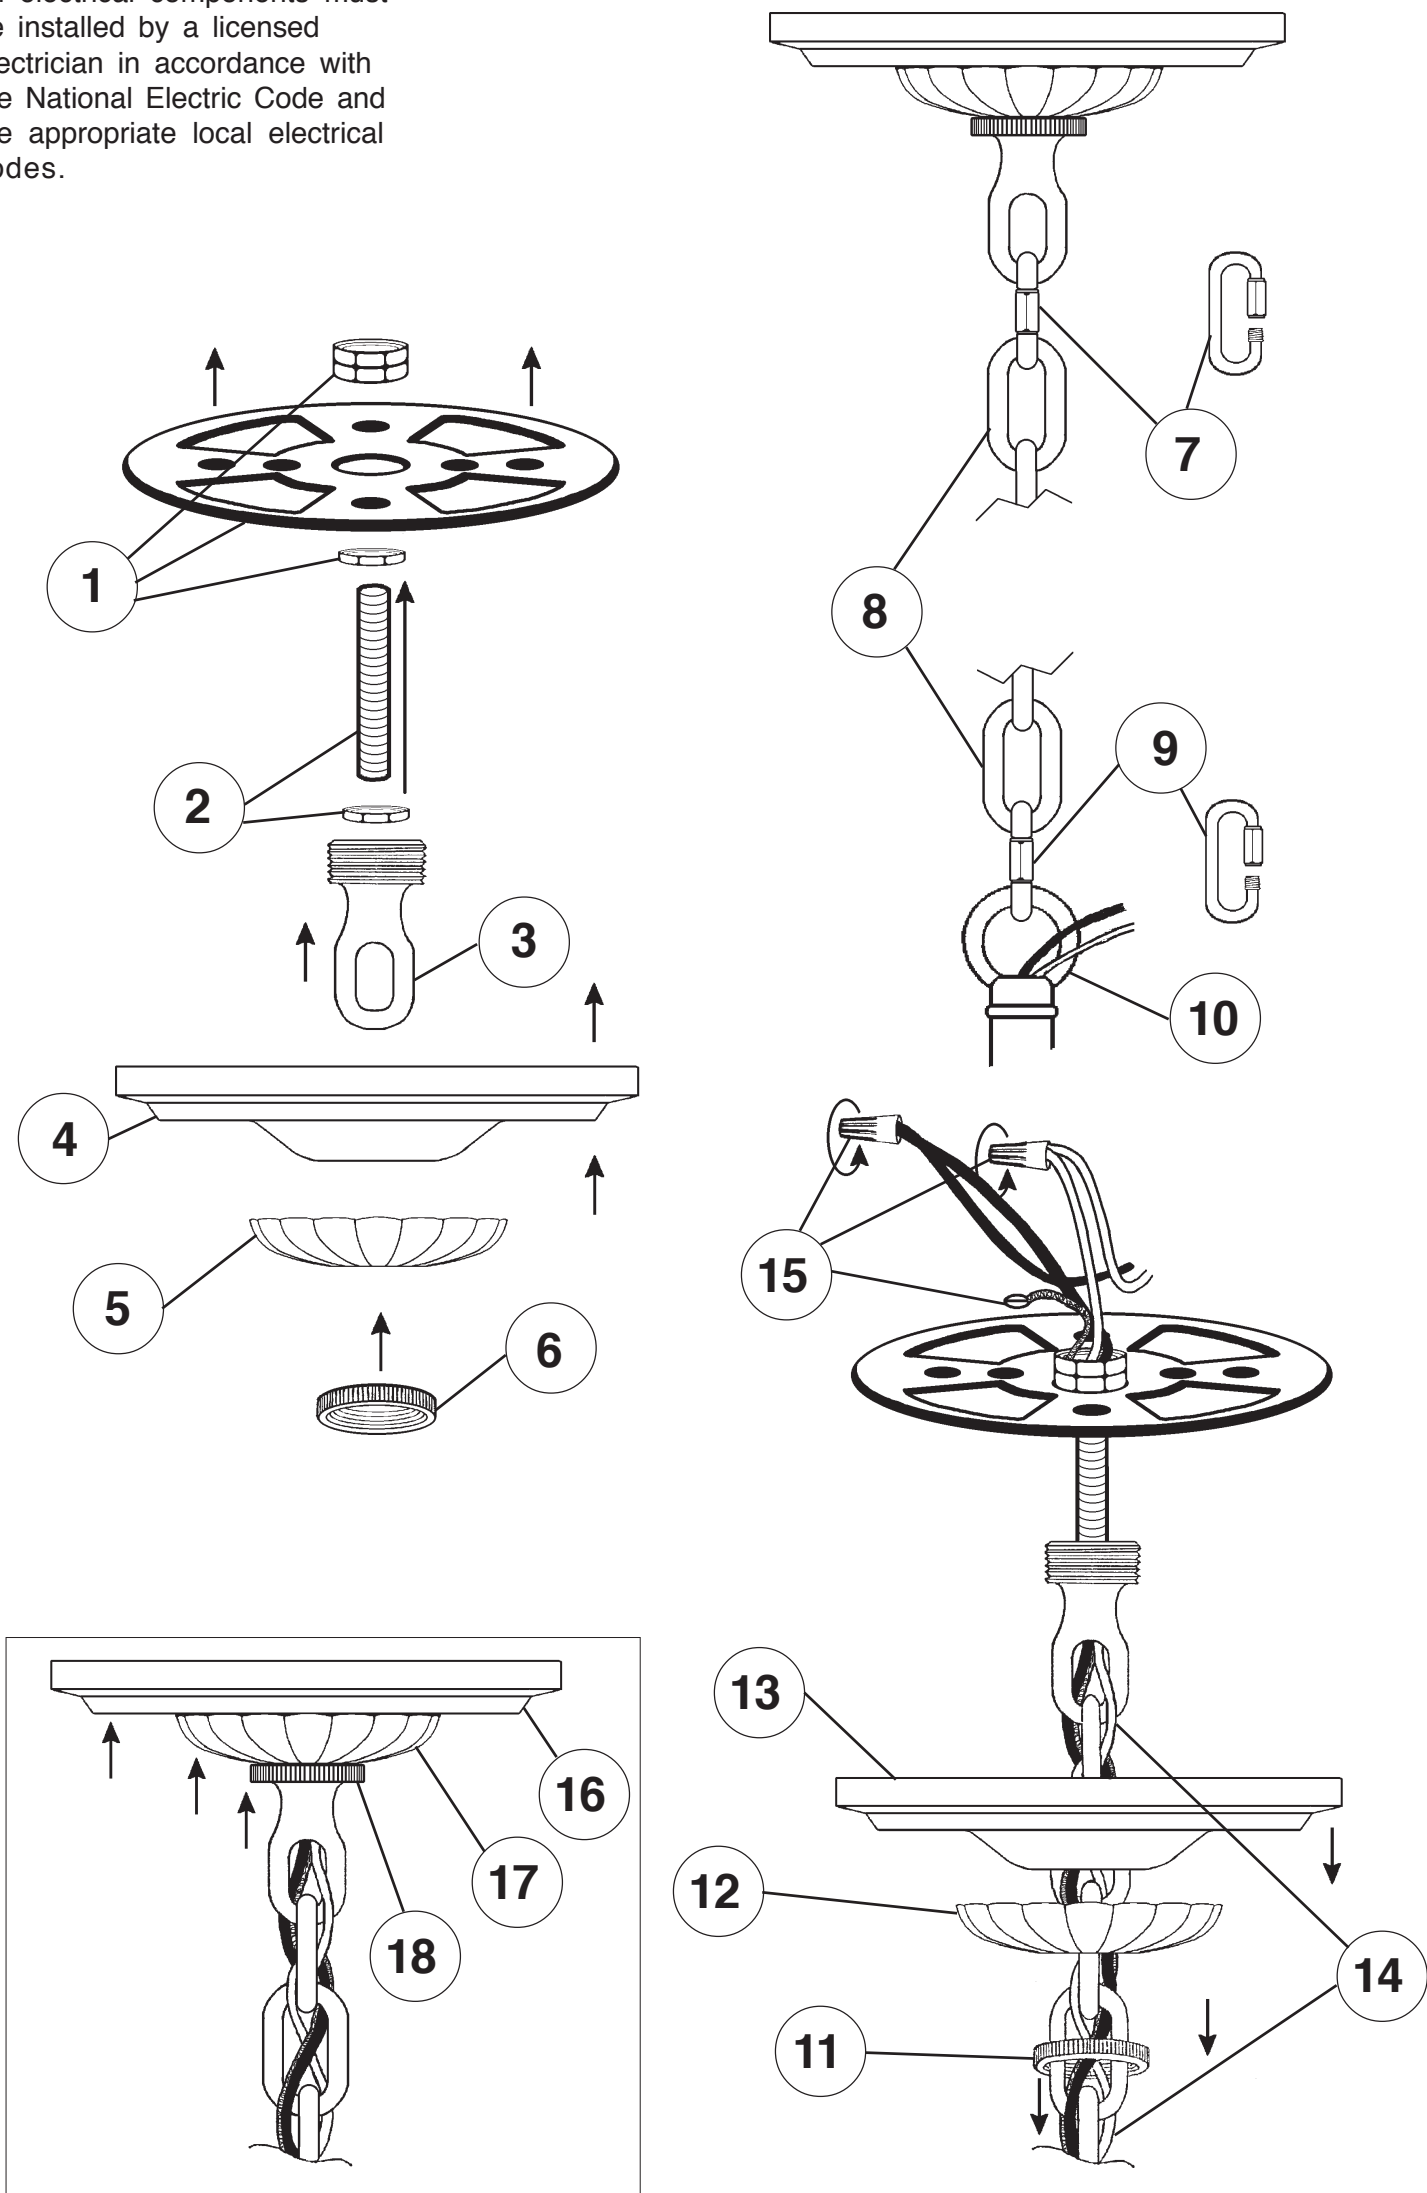

**SCHONBEK®**

**RENAISSANCE 3592- \_\_\_\_\_**

**T**HIS DESIGN IS THE PROPRIETARY TRADE DRESS/TRADemark OF SWAROVSKI LIGHTING, LTD.

18 + 1 Lights  
Diameter: 40"  
Body Length: 29"  
Hanging Weight: 82 lbs.

**Crystal Set #3 in Black**

**SET #1**

**SET #2**

**SET #3**

You will need 1 - T7  
15 Watts Max  
(Center Light)

20

You will need 18 - B10  
25 Watts Recommended  
60 Watts Max

Install bulbs and be sure  
to test fixture **BEFORE**  
trimming.

**Crystal Set #1 in Black**

**Crystal Set #2 in Black**