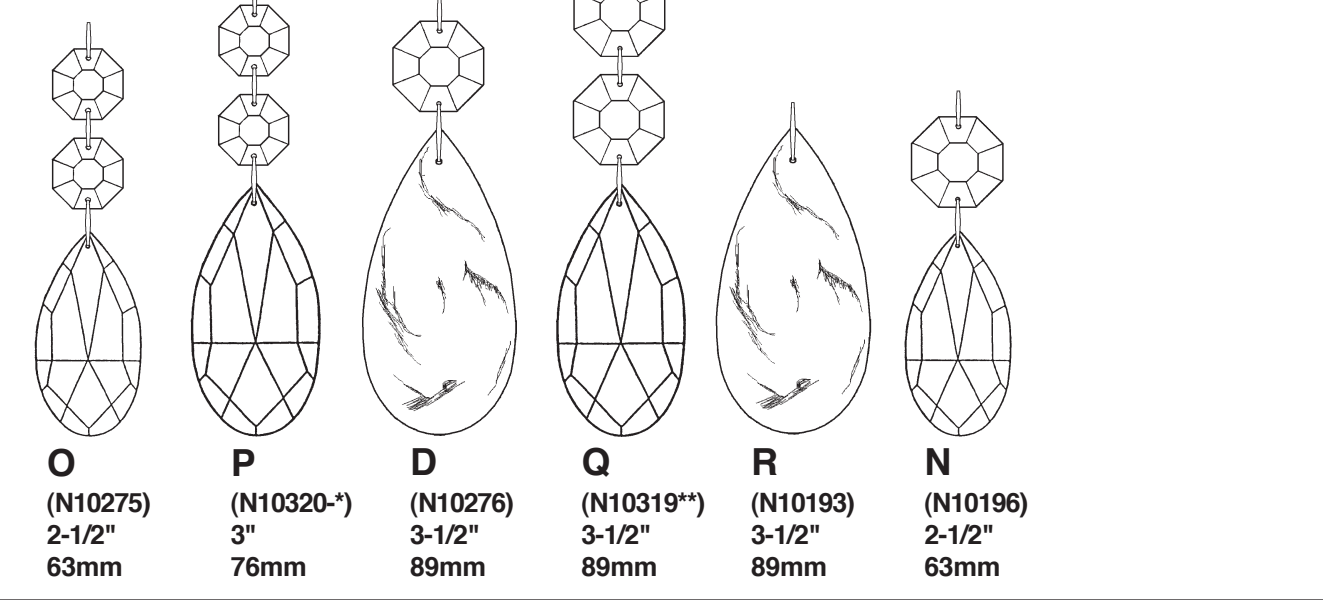

**SCHONBEK®**

**RENAISSANCE 3592- \_\_\_\_\_**

**T**HIS DESIGN IS THE PROPRIETARY TRADE DRESS/TRADemark OF SWAROVSKI LIGHTING, LTD.

18 + 1 Lights  
Diameter: 40"  
Body Length: 29"  
Hanging Weight: 82 lbs.

**Crystal Set #3 in Black**

**SET #1**

**SET #2**

**SET #3**

You will need 1 - T7  
15 Watts Max  
(Center Light)

20

You will need 18 - B10  
25 Watts Recommended  
60 Watts Max

Install bulbs and be sure  
to test fixture **BEFORE**  
trimming.

**Crystal Set #1 in Black**

**Crystal Set #2 in Black**