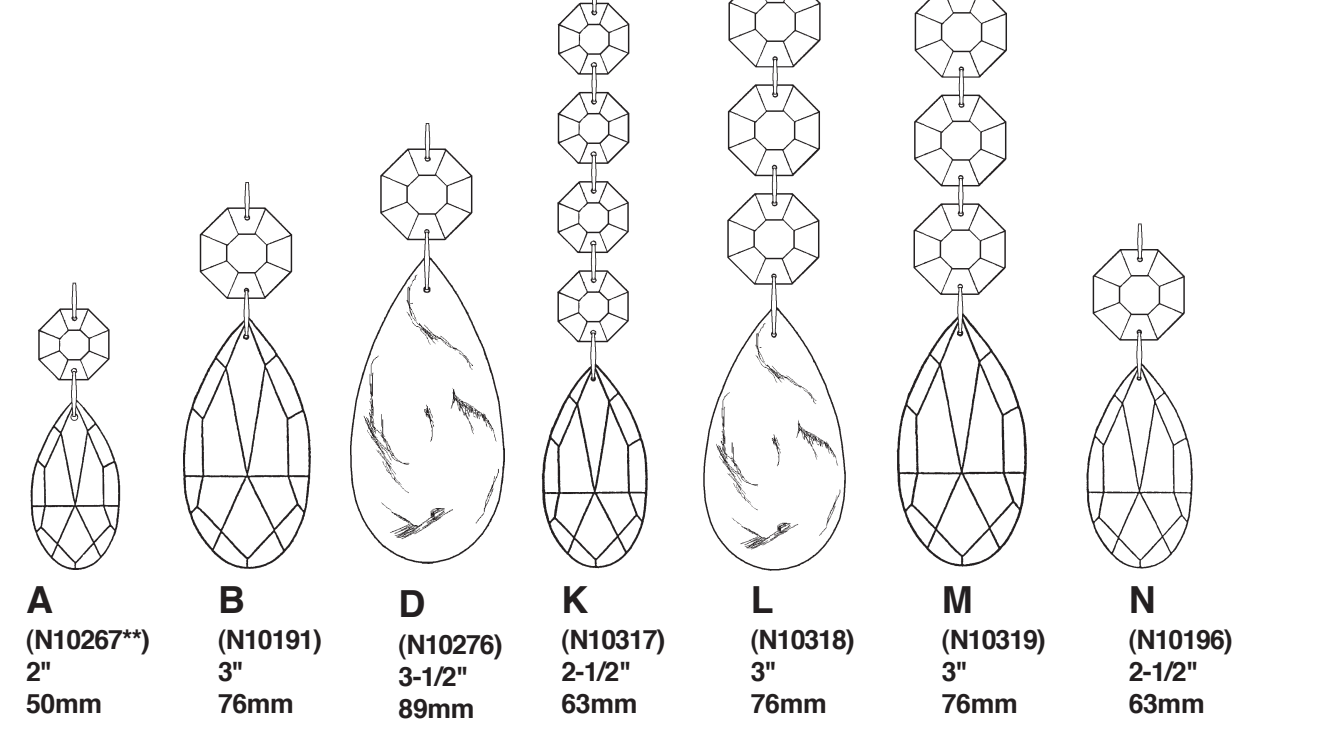

**SCHONBEK®**

**RENAISSANCE 3592- \_\_\_\_\_**

**T**HIS DESIGN IS THE PROPRIETARY TRADE DRESS/TRADemark OF SWAROVSKI LIGHTING, LTD.

18 + 1 Lights  
Diameter: 40"  
Body Length: 29"  
Hanging Weight: 82 lbs.

**SCHONBEK®**

MAX 60 W	MAX 15 W	110-120 V					

SCHONBEK® is a member of the Swarovski group.

All electrical components must be installed by a licensed electrician in accordance with the National Electric Code and the appropriate local electrical codes.

**Crystal Set #3 in Black**

**SET #1**

**SET #2**

**SET #3**

You will need 1 - T7  
15 Watts Max  
(Center Light)

20

You will need 18 - B10  
25 Watts Recommended  
60 Watts Max

Install bulbs and be sure  
to test fixture **BEFORE**  
trimming.

**Crystal Set #1 in Black**

**Crystal Set #2 in Black**