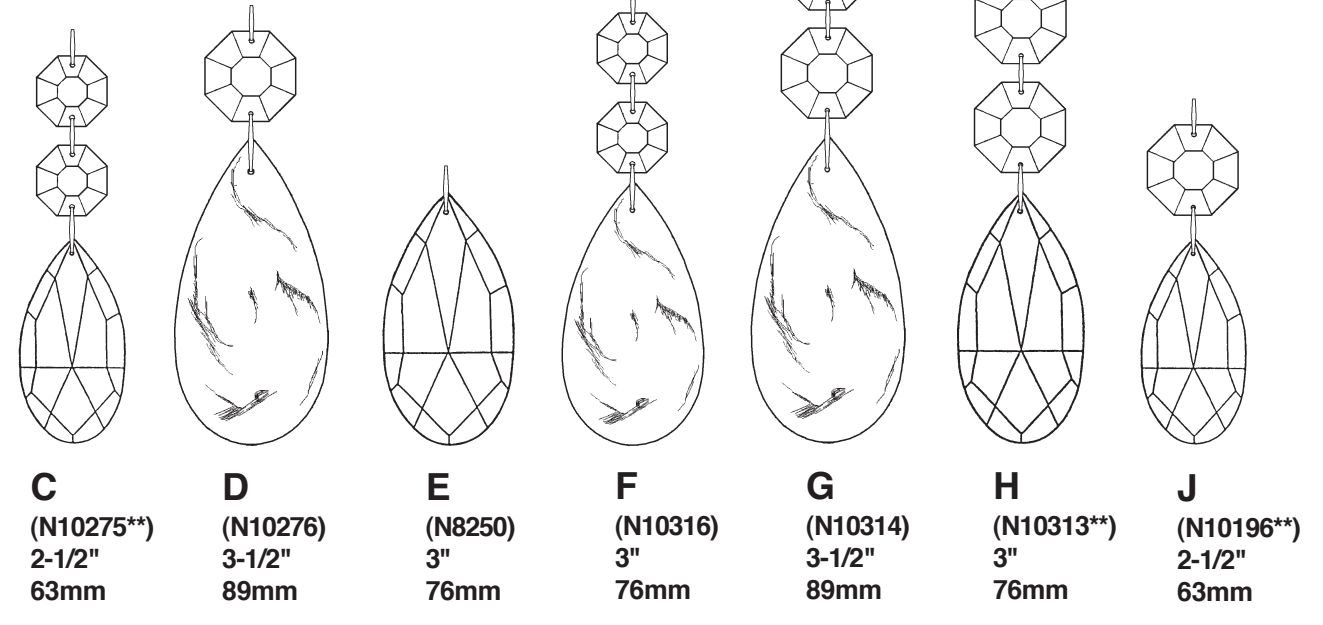

**SCHONBEK®**

**RENAISSANCE 3592- \_\_\_\_\_**

**T**HIS DESIGN IS THE PROPRIETARY TRADE DRESS/TRADemark OF SWAROVSKI LIGHTING, LTD.

18 + 1 Lights  
Diameter: 40"  
Body Length: 29"  
Hanging Weight: 82 lbs.

**SCHONBEK®**

MAX 60 W	MAX 15 W	110-120 V					

SCHONBEK® is a member of the Swarovski group.

All electrical components must be installed by a licensed electrician in accordance with the National Electric Code and the appropriate local electrical codes.

**Crystal Set #3 in Black**

**SET #1**

**SET #2**

**SET #3**

You will need 1 - T7  
15 Watts Max  
(Center Light)

20

You will need 18 - B10  
25 Watts Recommended  
60 Watts Max

Install bulbs and be sure  
to test fixture **BEFORE**  
trimming.

**Crystal Set #1 in Black**

**Crystal Set #2 in Black**