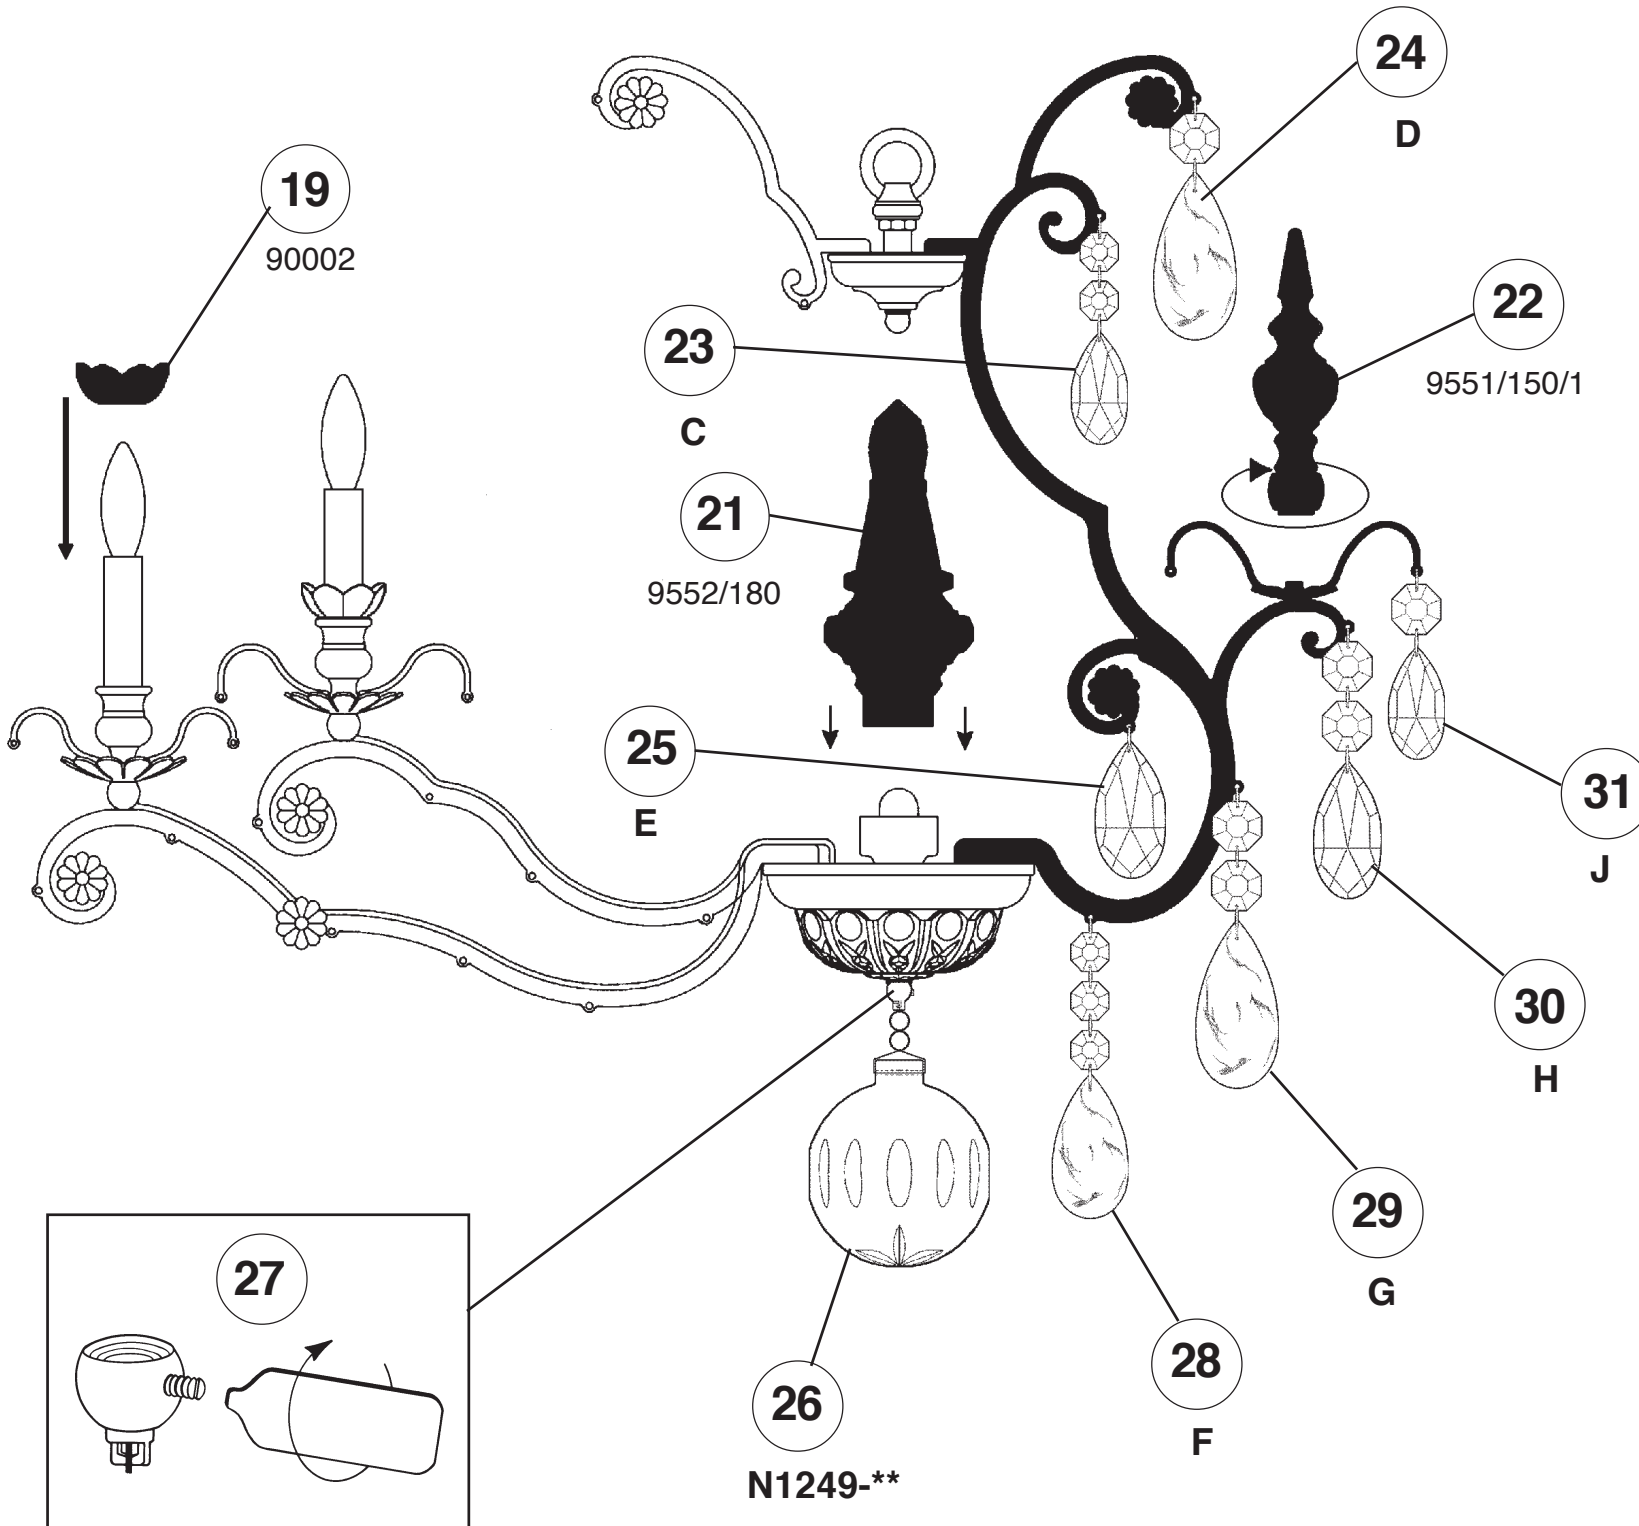

**SCHONBEK®**

**RENAISSANCE 3592- \_\_\_\_\_**

**T**HIS DESIGN IS THE PROPRIETARY TRADE DRESS/TRADemark OF SWAROVSKI LIGHTING, LTD.

18 + 1 Lights  
Diameter: 40"  
Body Length: 29"  
Hanging Weight: 82 lbs.

**SCHONBEK®**

MAX 60 W	MAX 15 W	110-120 V					

SCHONBEK® is a member of the Swarovski group.

All electrical components must be installed by a licensed electrician in accordance with the National Electric Code and the appropriate local electrical codes.

**Crystal Set #3 in Black**

**SET #1**

**SET #2**

**SET #3**

You will need 1 - T7  
15 Watts Max  
(Center Light)

20

You will need 18 - B10  
25 Watts Recommended  
60 Watts Max

Install bulbs and be sure  
to test fixture **BEFORE**  
trimming.

**Crystal Set #1 in Black**

**Crystal Set #2 in Black**