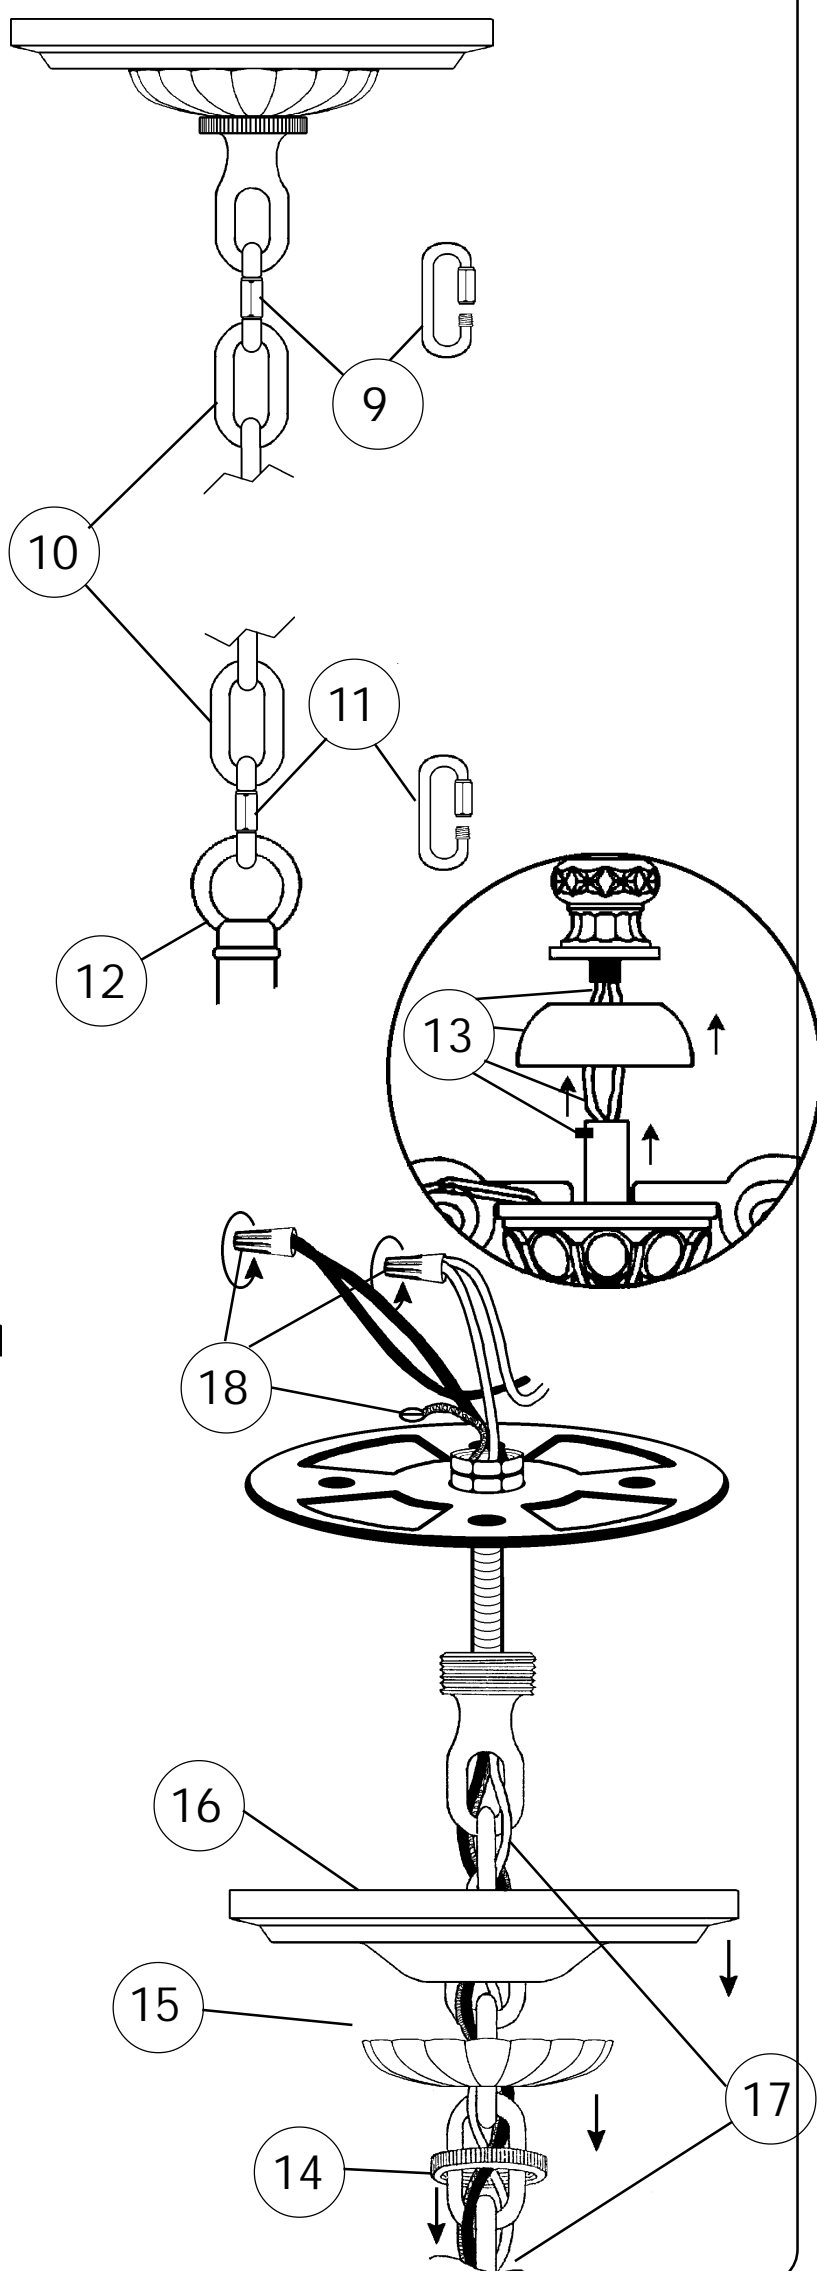

SCHONBEK®

CHANDELIER 2774-____ TRIM DIAGRAM (Finish Option)

THIS DESIGN IS THE PROPRIETARY
TRADE DRESS/TRADEMARK OF
SCHONBEK WORLDWIDE LIGHTING INC.

24+1 Lights
Diameter: 45"
Body Length: 52"
Hanging Weight: 102 lbs.

SCHONBEK®

Follow steps in exact order
Save this trim diagram for future reference

1

IMPORTANT
Please record the following
information for future service.

CODE # _____ Four-digit number on outside of carton.
PACKER # _____ See crystal package label.
ORDER # _____ See crystal package label.

SET #1

N5000	N5019	N5002	N5029	N5036	N5018	N5004	N5010	N5008
3-1/2"	3-1/2"	4"	4"	4"	5"	5"	5"	5"
89mm	89mm	102mm	102mm	102mm	127mm	127mm	127mm	127mm

SET #2

N5020	N5019	N5028	N5006	N5038	N5009	N5005	N5021
3"	3-1/2"	3-1/2"	4"	4"	4"	5"	5"
76mm	89mm	89mm	102mm	102mm	102mm	127mm	127mm

NOTE: Work on one crystal set at a time. Follow the black line from top to bottom according to the numbered steps on the trim diagram.

Instructions for crystal trimming
STEPS 22 - 60

FIXTURE INCLUDES:
Hanger Hardware
Trim - Frame
1 - T7 Light Bulb