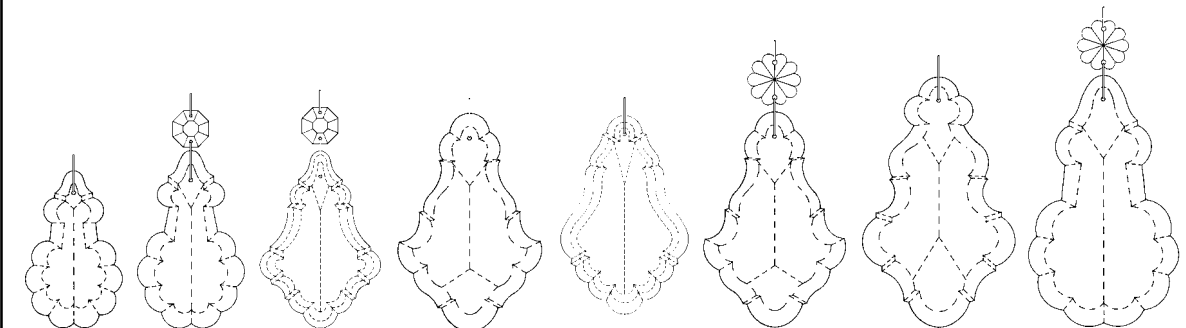

SCHONBEK®

CHANDELIER 2774-____ TRIM DIAGRAM (Finish Option)

THIS DESIGN IS THE PROPRIETARY
TRADE DRESS/TRADEMARK OF
SCHONBEK WORLDWIDE LIGHTING INC.

24+1 Lights
Diameter: 45"
Body Length: 52"
Hanging Weight: 102 lbs.

2 **WARNING:**

Electrical Danger Turn Power Off

All electrical components must be installed by a licensed electrician in accordance with the National Electric Code and the appropriate local electrical codes.

SET #1

N5000	N5019	N5002	N5029	N5036	N5018	N5004	N5010	N5008
3-1/2"	3-1/2"	4"	4"	4"	5"	5"	5"	5"
89mm	89mm	102mm	102mm	102mm	127mm	127mm	127mm	127mm

SET #2

N5020	N5019	N5028	N5006	N5038	N5009	N5005	N5021
3"	3-1/2"	3-1/2"	4"	4"	4"	5"	5"
76mm	89mm	89mm	102mm	102mm	102mm	127mm	127mm

SET #3

N5001	N5013	N5002	N5037	N5029	N5034	N5011	N5018	N5004
3-1/2"	4"	4"	4"	4"	4"	5"	5"	5"
89mm	102mm	102mm	102mm	102mm	102mm	127mm	127mm	127mm

Crystal Set #3 in Black

For easy removal of crystal from bubble pack, please cut along pouches on the inside of the seam. Gently remove crystal from the side of the pouch.