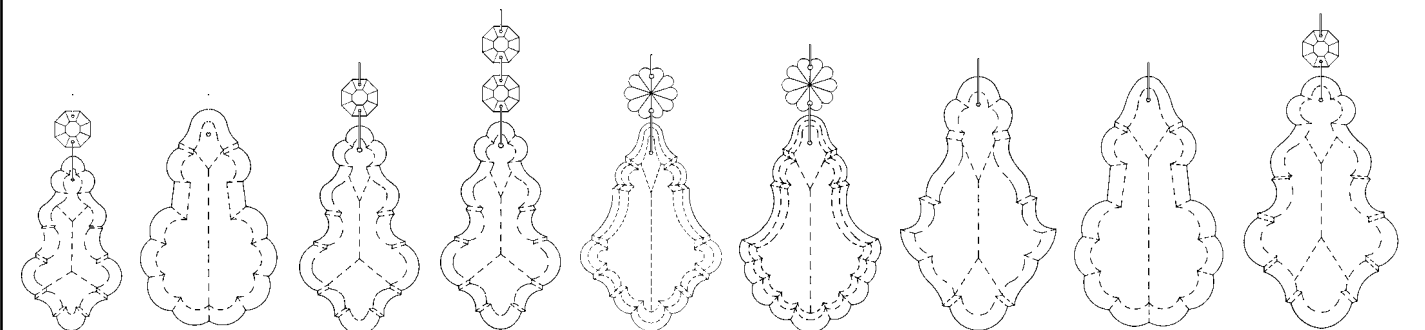

SET #1

N5000	N5019	N5002	N5029	N5036	N5018	N5004	N5010	N5008
3-1/2"	3-1/2"	4"	4"	4"	5"	5"	5"	5"
89mm	89mm	102mm	102mm	102mm	127mm	127mm	127mm	127mm

SET #2

N5020	N5019	N5028	N5006	N5038	N5009	N5005	N5021
3"	3-1/2"	3-1/2"	4"	4"	4"	5"	5"
76mm	89mm	89mm	102mm	102mm	102mm	127mm	127mm

SET #3

N5001	N5013	N5002	N5037	N5029	N5034	N5011	N5018	N5004
3-1/2"	4"	4"	4"	4"	4"	5"	5"	5"
89mm	102mm	102mm	102mm	102mm	102mm	127mm	127mm	127mm

Crystal Set #3 in Black

For easy removal of crystal from bubble pack, please cut along pouches on the inside of the seam. Gently remove crystal from the side of the pouch.