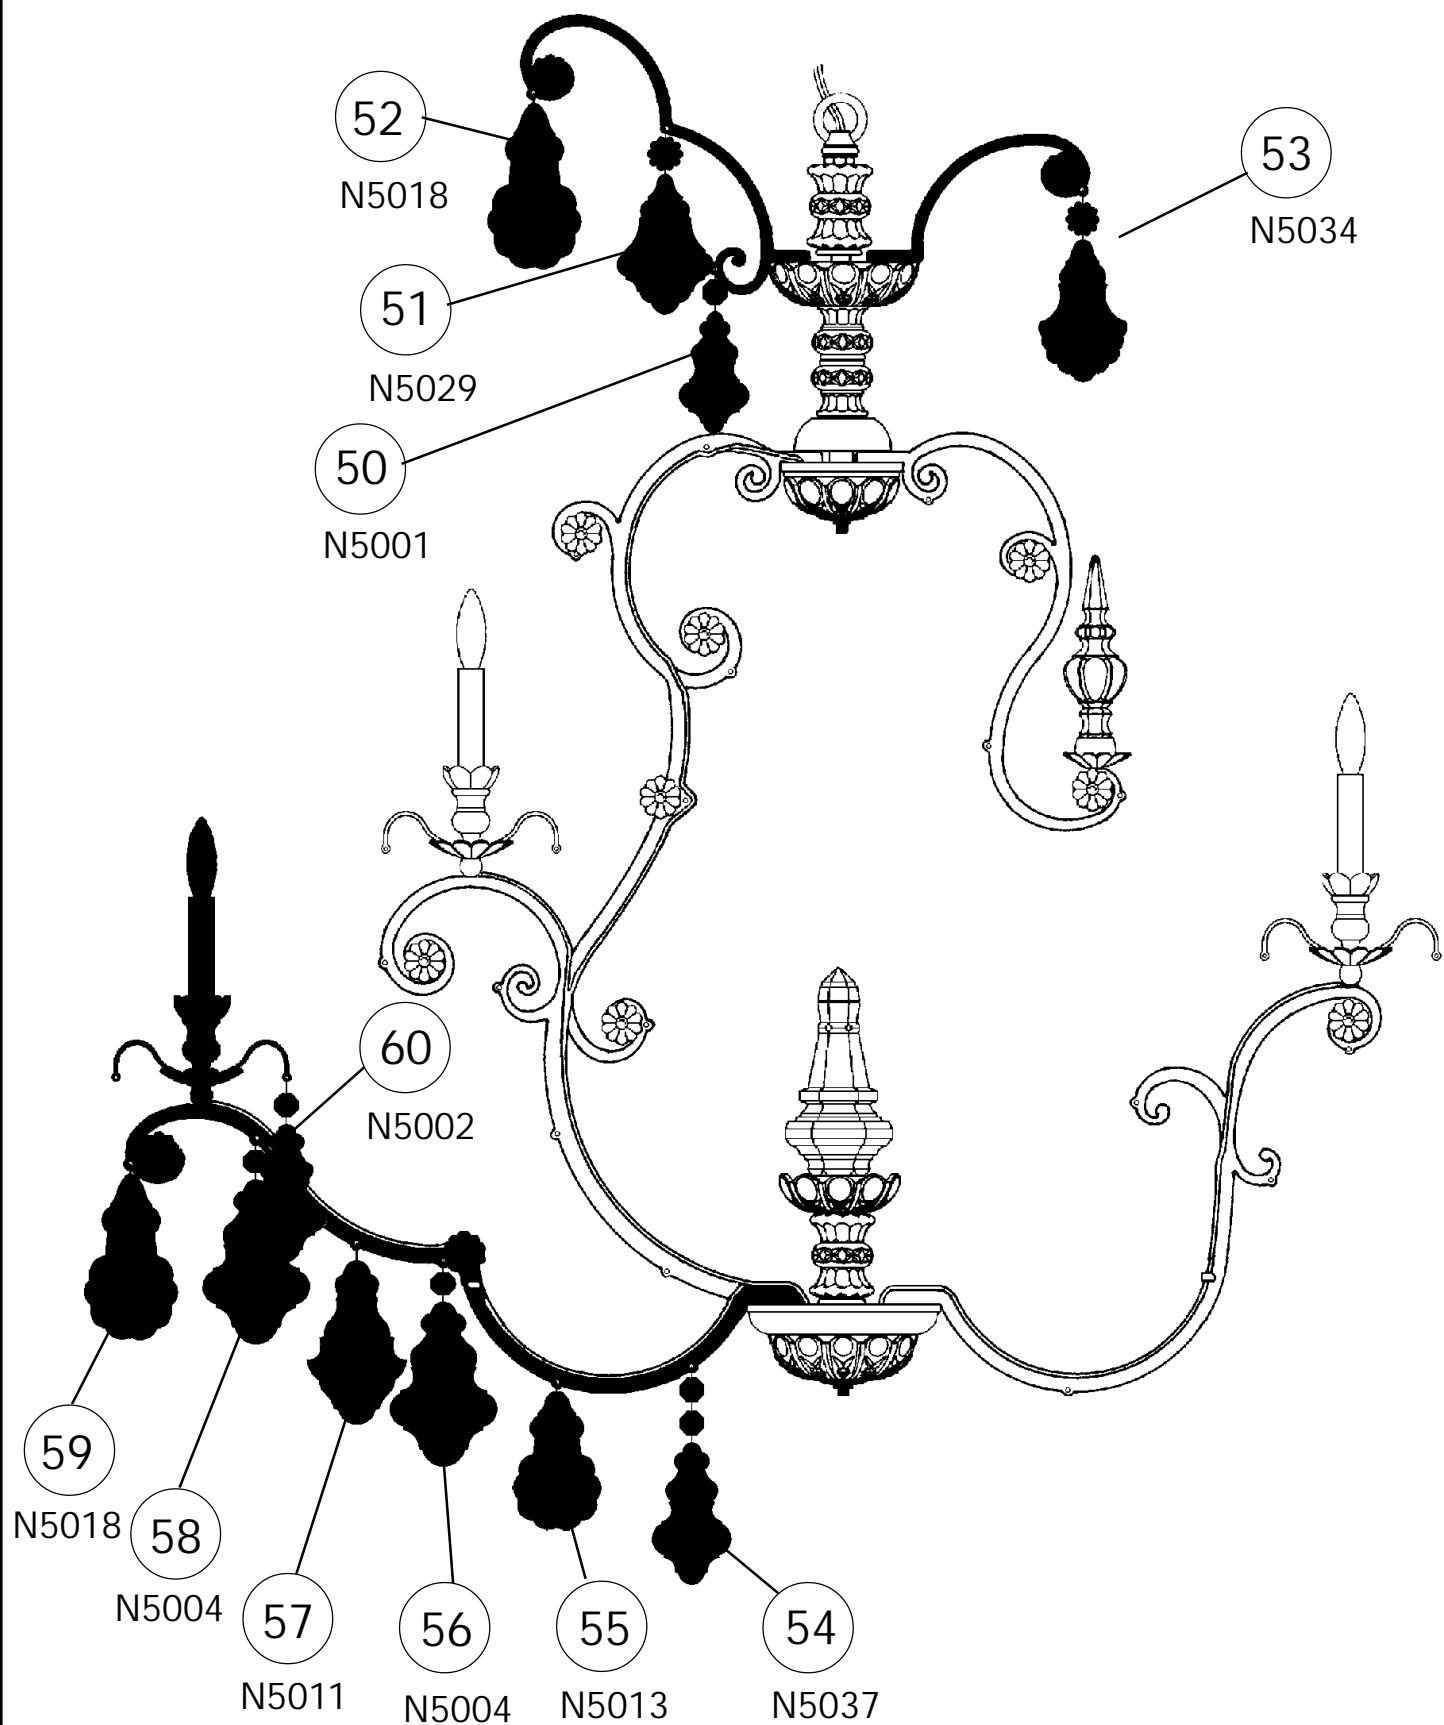

SCHONBEK®

CHANDELIER 2774-____ TRIM DIAGRAM (Finish Option)

THIS DESIGN IS THE PROPRIETARY
TRADE DRESS/TRADEMARK OF
SCHONBEK WORLDWIDE LIGHTING INC.

24+1 Lights
Diameter: 45"
Body Length: 52"
Hanging Weight: 102 lbs.

SET #1

N5000	N5019	N5002	N5029	N5036	N5018	N5004	N5010	N5008
3-1/2"	3-1/2"	4"	4"	4"	5"	5"	5"	5"
89mm	89mm	102mm	102mm	102mm	127mm	127mm	127mm	127mm

SET #2

N5020	N5019	N5028	N5006	N5038	N5009	N5005	N5021
3"	3-1/2"	3-1/2"	4"	4"	4"	5"	5"
76mm	89mm	89mm	102mm	102mm	102mm	127mm	127mm

SET #3

N5001	N5013	N5002	N5037	N5029	N5034	N5011	N5018	N5004
3-1/2"	4"	4"	4"	4"	4"	5"	5"	5"
89mm	102mm	102mm	102mm	102mm	102mm	127mm	127mm	127mm

Crystal Set #3 in Black

For easy removal of crystal from bubble pack, please cut along pouches on the inside of the seam. Gently remove crystal from the side of the pouch.

NOTE: Work on one crystal set at a time. Follow the black line from top to bottom according to the numbered steps on the trim diagram.

Instructions for crystal trimming
STEPS 22 - 60

FIXTURE INCLUDES:
Hanger Hardware
Trim - Frame
1 - T7 Light Bulb