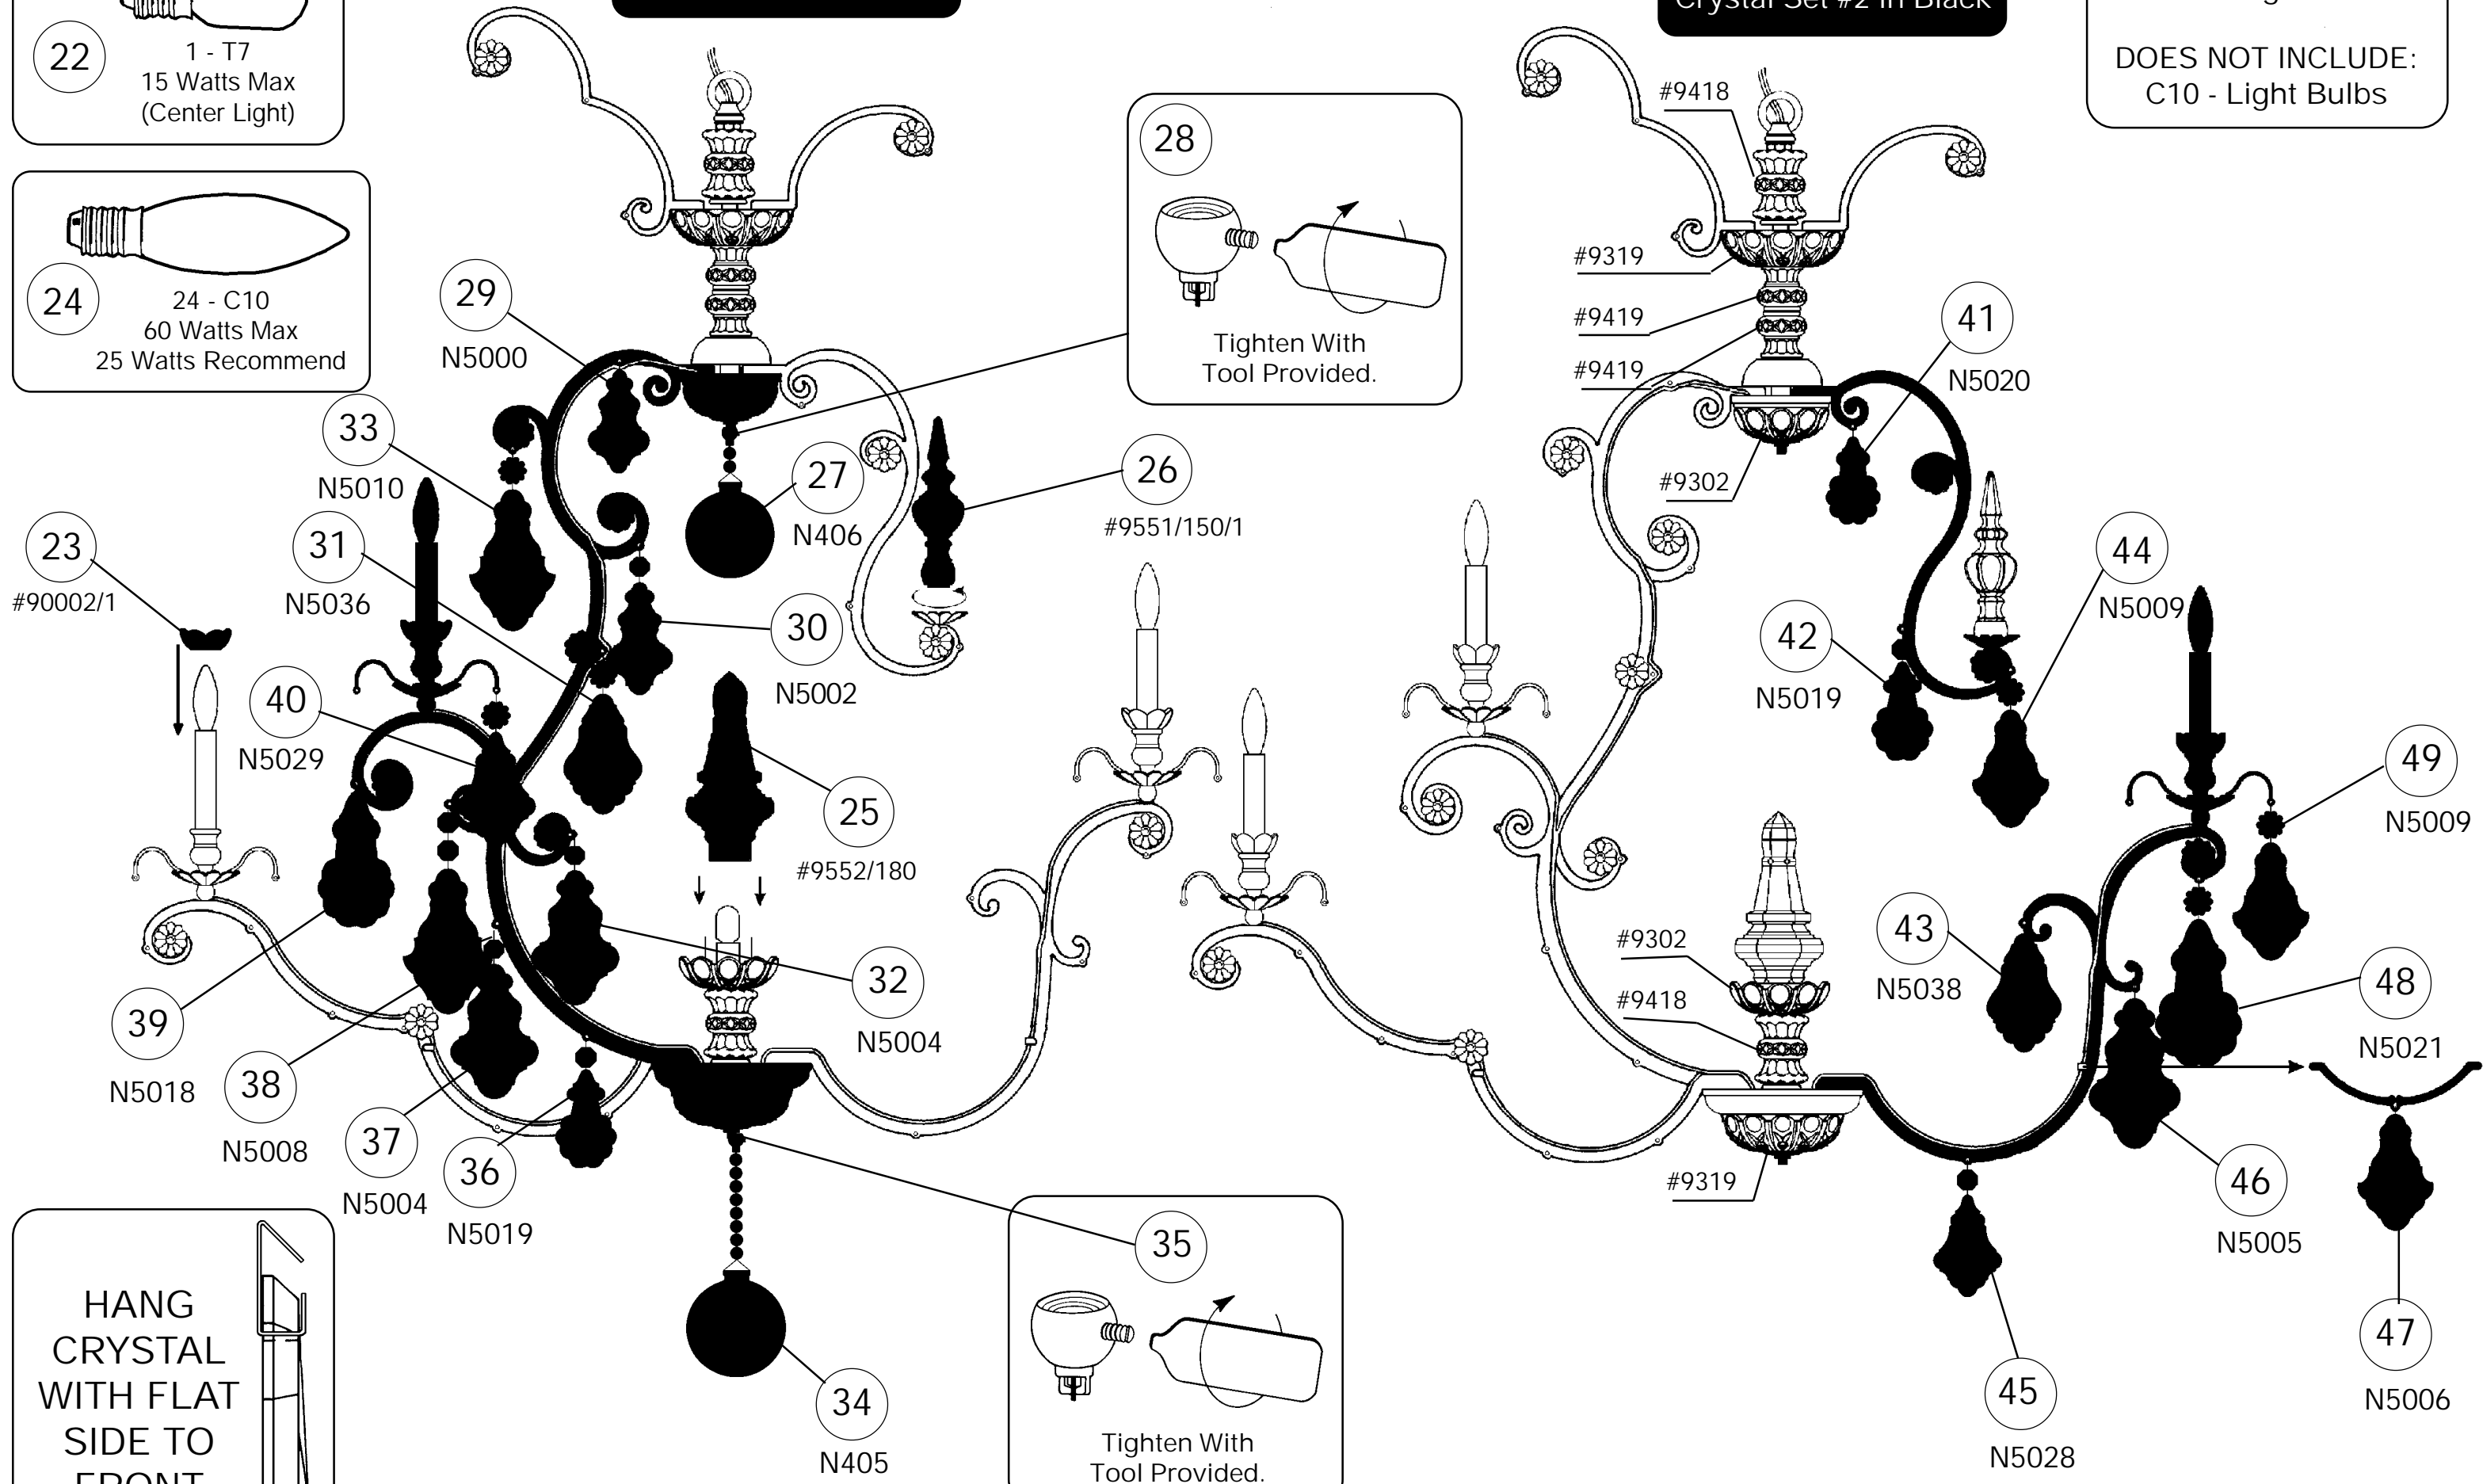

SET #1

N5000	N5019	N5002	N5029	N5036	N5018	N5004	N5010	N5008
3-1/2"	3-1/2"	4"	4"	4"	5"	5"	5"	5"
89mm	89mm	102mm	102mm	102mm	127mm	127mm	127mm	127mm

SET #2

N5020	N5019	N5028	N5006	N5038	N5009	N5005	N5021
3"	3-1/2"	3-1/2"	4"	4"	4"	5"	5"
76mm	89mm	89mm	102mm	102mm	102mm	127mm	127mm

NOTE: Work on one crystal set at a time. Follow the black line from top to bottom according to the numbered steps on the trim diagram.

Instructions for crystal trimming
STEPS 22 - 60

FIXTURE INCLUDES:
Hanger Hardware
Trim - Frame
1 - T7 Light Bulb

DOES NOT INCLUDE:
C10 - Light Bulbs

Crystal Set #1 in Black

Crystal Set #2 in Black

22 1 - T7
15 Watts Max
(Center Light)

24 24 - C10
60 Watts Max
25 Watts Recommend

28

Tighten With
Tool Provided.

35

Tighten With
Tool Provided.

**HANG
CRYSTAL
WITH FLAT
SIDE TO
FRONT**

**SPARE PARTS KIT
PROVIDED.**