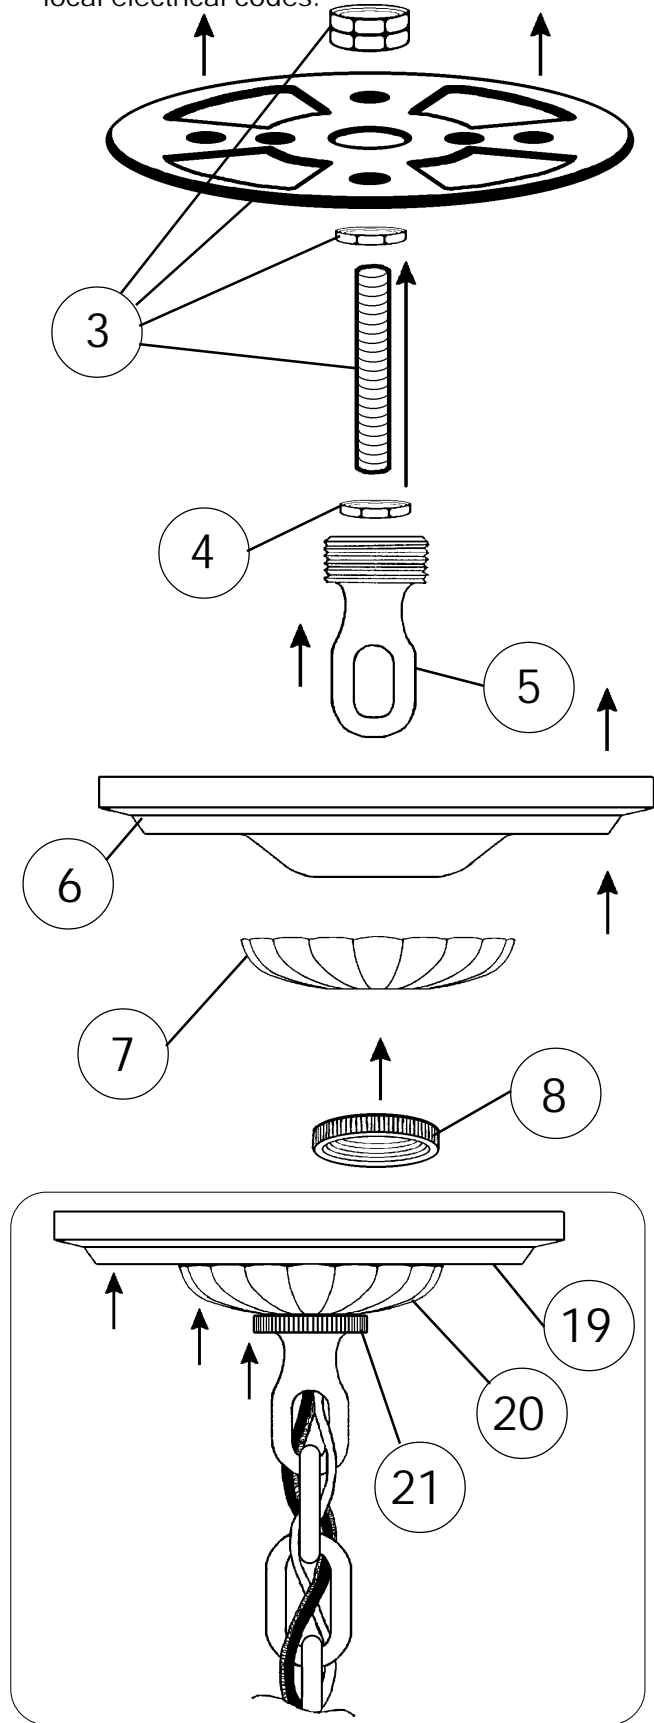

SCHONBEK®

CHANDELIER 2774-____ TRIM DIAGRAM (Finish Option)

THIS DESIGN IS THE PROPRIETARY
TRADE DRESS/TRADEMARK OF
SCHONBEK WORLDWIDE LIGHTING INC.

24+1 Lights
Diameter: 45"
Body Length: 52"
Hanging Weight: 102 lbs.

SCHONBEK®

Follow steps in exact order
Save this trim diagram for future reference

1

IMPORTANT
Please record the following
information for future service.

CODE # _____ Four-digit number on outside of carton.
PACKER # _____ See crystal package label.
ORDER # _____ See crystal package label.

SET #1

N5000	N5019	N5002	N5029	N5036	N5018	N5004	N5010	N5008
3-1/2"	3-1/2"	4"	4"	4"	5"	5"	5"	5"
89mm	89mm	102mm	102mm	102mm	127mm	127mm	127mm	127mm

SET #2

N5020	N5019	N5028	N5006	N5038	N5009	N5005	N5021
3"	3-1/2"	3-1/2"	4"	4"	4"	5"	5"
76mm	89mm	89mm	102mm	102mm	102mm	127mm	127mm

SET #3

N5001	N5013	N5002	N5037	N5029	N5034	N5011	N5018	N5004
3-1/2"	4"	4"	4"	4"	4"	5"	5"	5"
89mm	102mm	102mm	102mm	102mm	102mm	127mm	127mm	127mm

Crystal Set #3 in Black

For easy removal of crystal from bubble pack, please cut along pouches on the inside of the seam. Gently remove crystal from the side of the pouch.