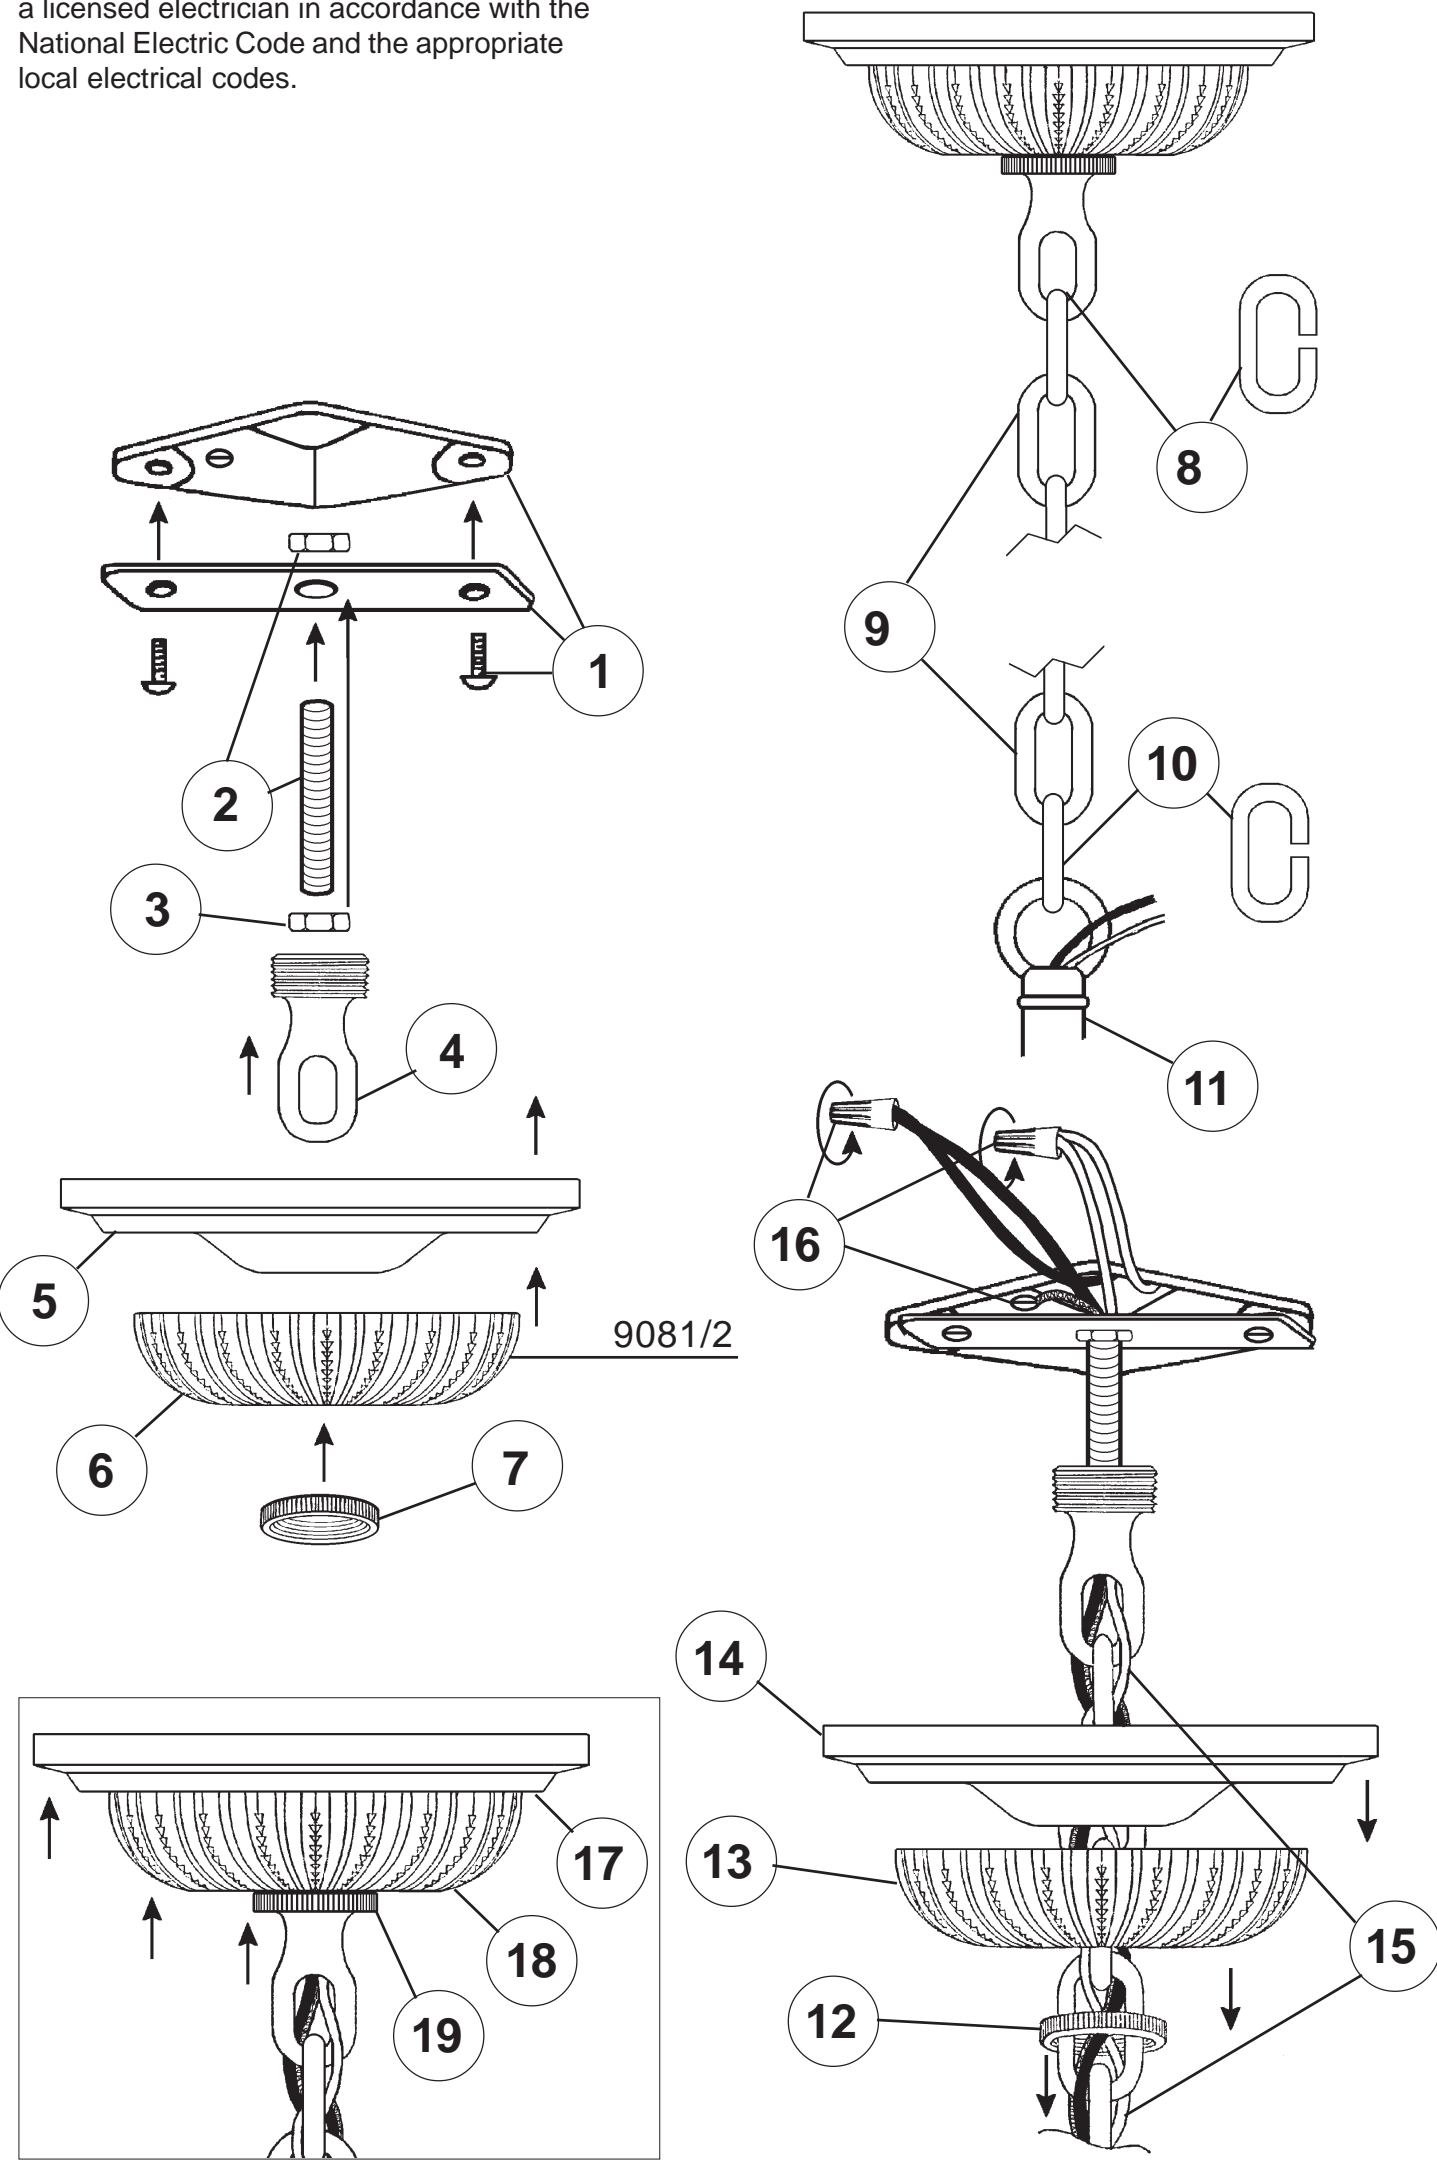

SCHONBEK®

CENTURY 1829- _ _ _

THIS DESIGN IS THE PROPRIETARY TRADE DRESS/TRADemark OF SWAROVSKI LIGHTING, LTD.

1 Light
Diameter: 12-1/2"
Body Length: 14"
Hanging Weight: 4lbs.

SCHONBEK®

MAX 100 W		110-120 V						

20

You will need 1 - Type A
25 Watts Recommended
100 Watts Max

Install bulbs and be sure
to test fixture **BEFORE**
trimming.