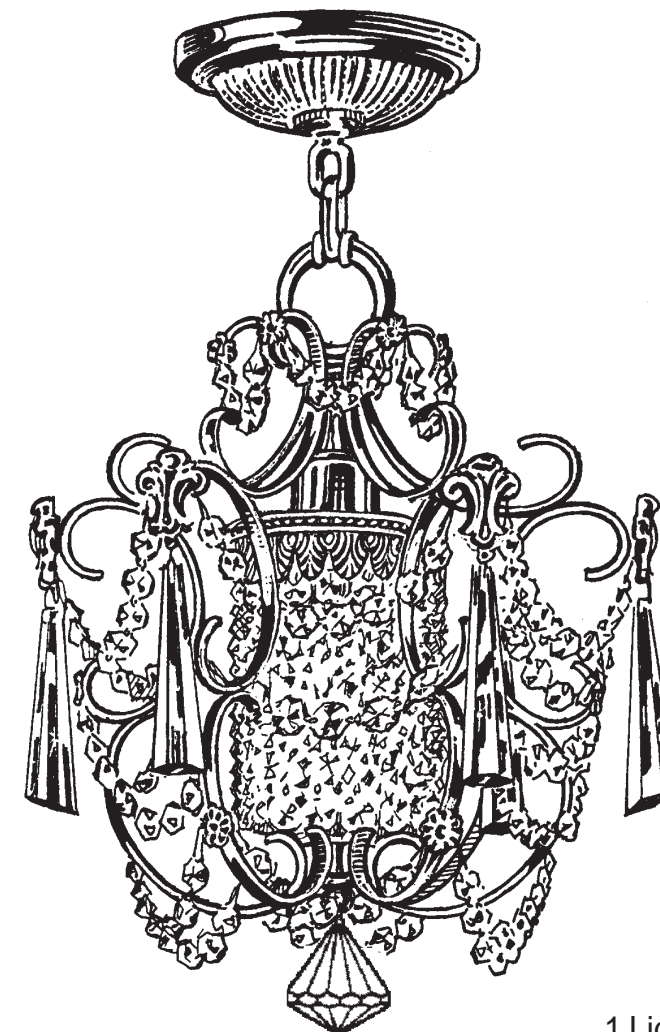

SCHONBEK®

CENTURY 1829- _ _ _

THIS DESIGN IS THE PROPRIETARY TRADE DRESS/TRADemark OF SWAROVSKI LIGHTING, LTD.

1 Light
Diameter: 12-1/2"
Body Length: 14"
Hanging Weight: 4lbs.

SCHONBEK®

MAX 100 W		110-120 V						