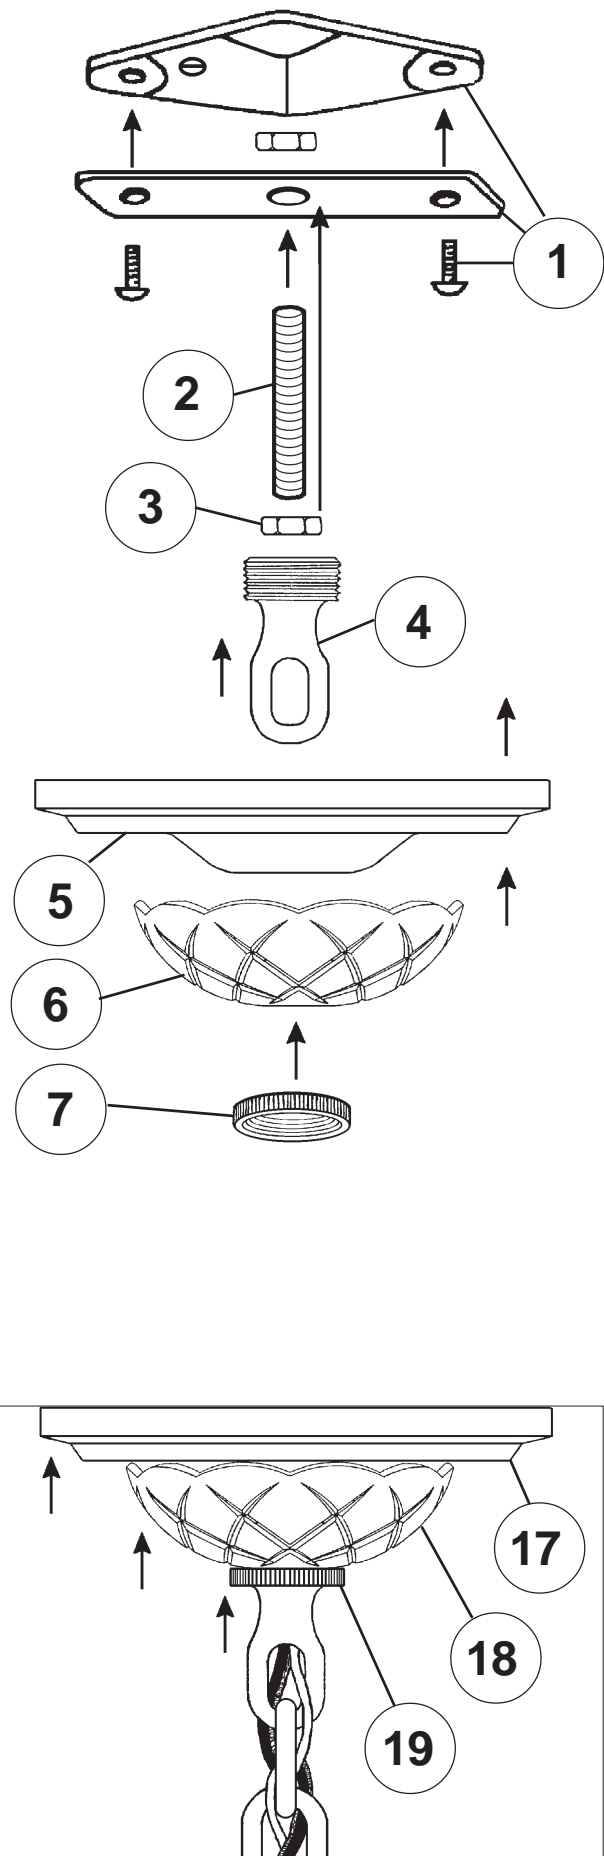

SCHONBEK®

CENTURY 1704- _ _ _

THIS DESIGN IS THE PROPRIETARY TRADE DRESS/TRADemark OF SWAROVSKI LIGHTING, LTD.

5 Lights
Diameter: 17"
Body Length: 17"
Hanging Weight: 9 lbs.

SCHONBEK®

MAX 60 W		110-120 V					

20

You will need 5 - B10
25 Watts Recommended
60 Watts Max

Install bulb and be sure
to test fixture **BEFORE**
trimming.