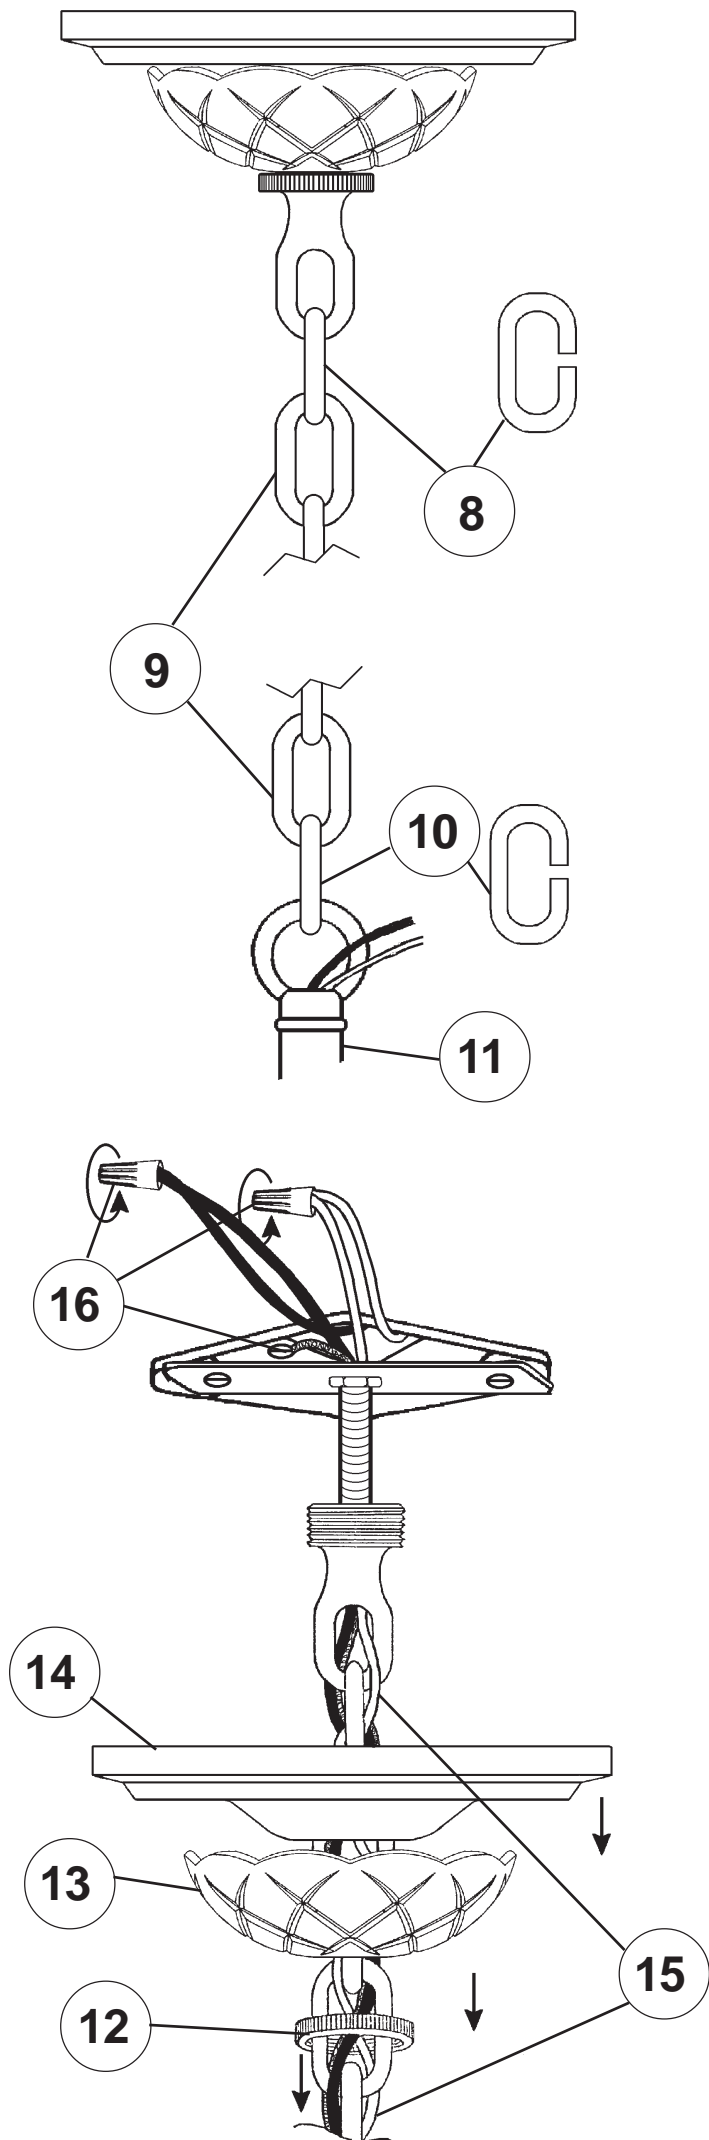

SCHONBEK®

CENTURY 1704- _ _ _

THIS DESIGN IS THE PROPRIETARY TRADE DRESS/TRADemark OF SWAROVSKI LIGHTING, LTD.

5 Lights
Diameter: 17"
Body Length: 17"
Hanging Weight: 9 lbs.

SCHONBEK®

MAX 60 W		110-120 V					

20

You will need 5 - B10
25 Watts Recommended
60 Watts Max

Install bulb and be sure
to test fixture **BEFORE**
trimming.