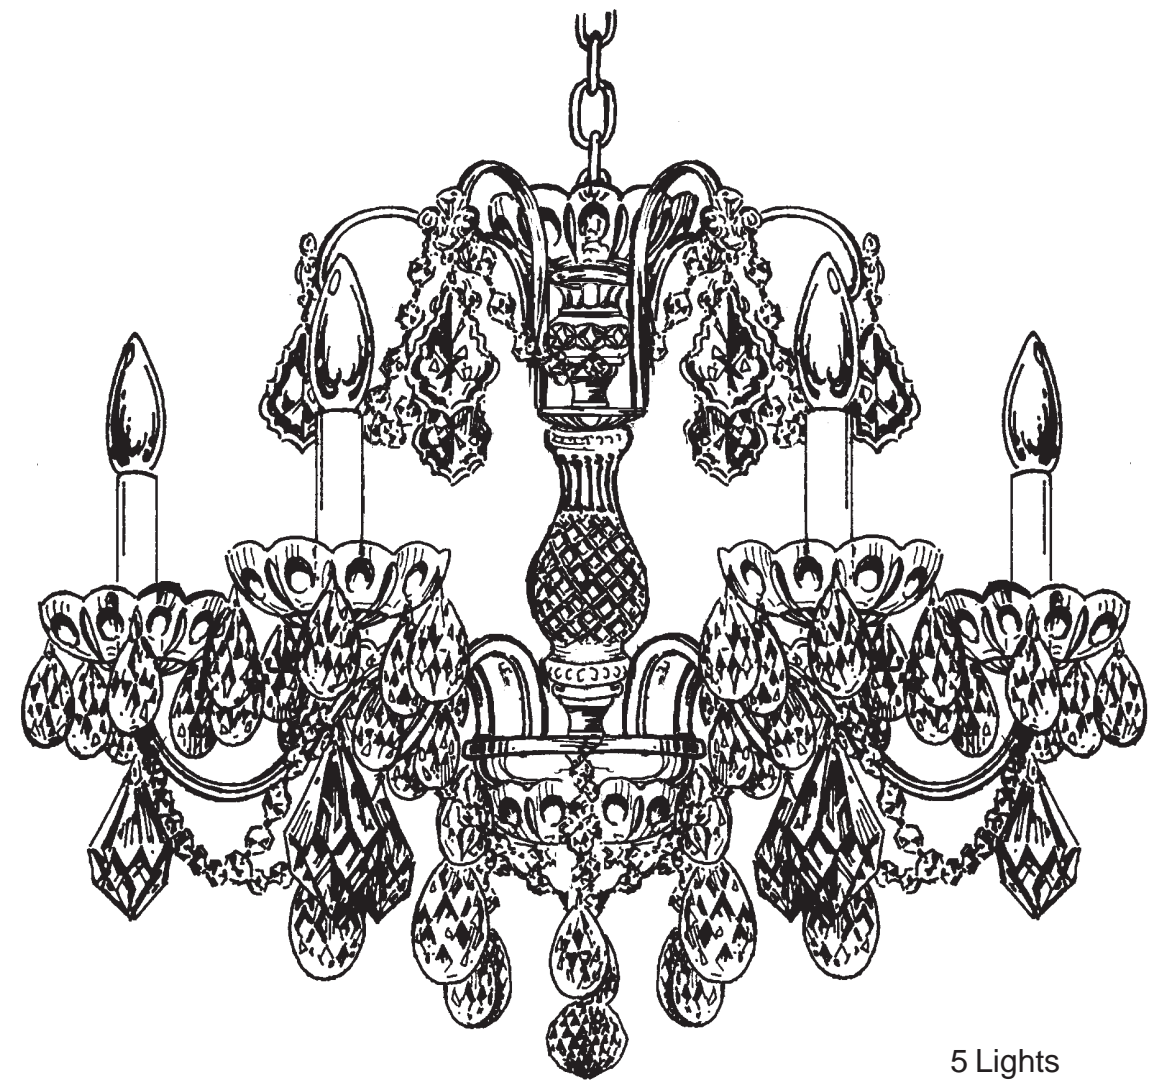

SCHONBEK®

CENTURY 1704- _ _ _

THIS DESIGN IS THE PROPRIETARY TRADE DRESS/TRADemark OF SWAROVSKI LIGHTING, LTD.

5 Lights
Diameter: 17"
Body Length: 17"
Hanging Weight: 9 lbs.

SCHONBEK®

MAX 60 W		110-120 V					