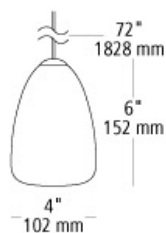

ORDERING INFORMATION

model	color	finish	lamp	mount
HS178	ON onyx	BZ bronze SC satin nickel	1B50 GY6.35 Xenon 50w LEDS830 LED module 8w 80 CRI 3000K	MR2 2-circuit monorail FSJ fusion jack MPT monopoint MRL monorail

FSJ mount requires a Fusion Jack canopy, sold separately.
MPT mount includes 4" Round Flush Canopy.

FIXTURE TYPE: _____

JOB NAME: _____

NOTES: _____

_____

_____

7400 Linder Avenue
Skokie, Illinois 60077

T 847.626.6300
F 847.626.6350

www.lblighting.com

©2015 LBL Lighting. All Rights Reserved. The "LBL Lighting" graphic is a registered trademark of LBL Lighting. LBL Lighting reserves the right to change specifications for product improvements without notification.