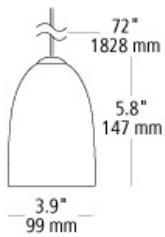

ORDERING INFORMATION

model	color	finish	lamp	mount
HS177	ON onyx	BZ bronze SC satin nickel	1B50 GY6.35 Xenon 50w LEDS830 LED module 8w 80 CRI 3000K	MR2 2-circuit monorail FSJ fusion jack MPT monopoint MRL monorail

FSJ mount requires a Fusion Jack canopy, sold separately.
MPT mount includes 4" Round Flush Canopy.

FIXTURE TYPE: _____

JOB NAME: _____

NOTES: _____

_____

_____

7400 Linder Avenue
Skokie, Illinois 60077

T 847.626.6300
F 847.626.6350

www.lblighting.com

©2015 LBL Lighting. All Rights Reserved. The "LBL Lighting" graphic is a registered trademark of LBL Lighting. LBL Lighting reserves the right to change specifications for product improvements without notification.