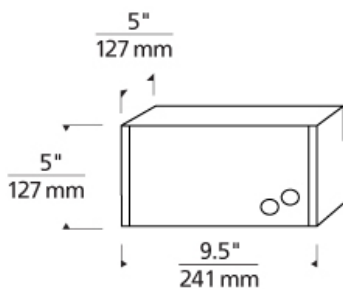

monorail remote magnetic transformer 300w 120v/12v

DESCRIPTION

Fusion remote transformer encased in black metal housing complete with mounting feet and conduit knockouts. This remote magnetic transformer can be used to power lamps totalling up to 300w and is equipped with a fast-acting secondary circuit breaker that will safely turn off the the system should a short occur. Once the short has been removed the breaker can be reset. Dimmable with a 600w low-voltage magnetic dimmer.

monorail remote
magnetic
transformer 300w
120v/12v

ORDERING INFORMATION

model

TRANS-RMTE-300M

As a general rule when using LED fixtures we do not recommend using greater than 70% of specified maximum wattage on the transformer due to inrush current. for assistance, please contact our technical support department.