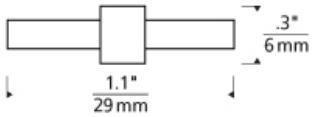

monorail isolating connector

DESCRIPTION

Straight isolating connectors join sections of rail and isolate one powered run from another. (2 pcs.) Model #: ISOCONNECTORCL-M

monorail isolating
connector

connector