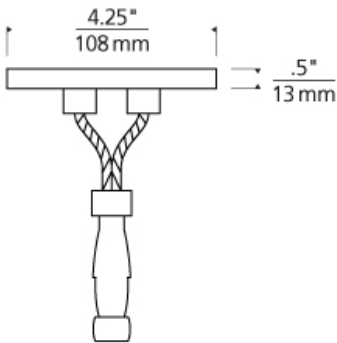

monorail 4" round canopy

DESCRIPTION

To be used with any 150W/12V, 300W/12V or 600W/24V remote transformer application. 4" round canopy with single flexible 10AWG coaxial power feeder.

monorail 4" round canopy

ORDERING INFORMATION

model	finish	shape
REMOTECNPY-	BZ bronze SC satin nickel	4" round

FIXTURE TYPE:	_____
JOB NAME:	_____
NOTES:	_____

7400 Linder Avenue
Skokie, Illinois 60077

T 847.626.6300
F 847.626.6350