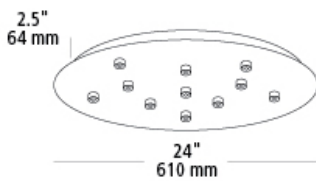

fusion jack wood canopy 11 light round

DESCRIPTION

11-light round metal canopy accented with solid wood or metal detail (also available in LED). Compatible with all low-voltage LBL Fusion Jack pendants and swivel heads. Note: minimum 12" clearance between canopy and top of pendant or head is required.

WEIGHT

29lb / 13.15kg ±

maple wood

maple wood

walnut wood

ORDERING INFORMATION

model	color	finish	shape	voltage
CK011BD-FJ-	MA	maple wood	round 11 port integral transformer	120v in, 12v out
	MT	metal		
	WA	walnut wood		
		BZ	bronze	
		SC	satin nickel	