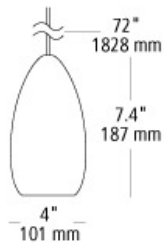

banja pendant

DESCRIPTION

Teardrop-shaped glass richly layered in multi-colored frit with subtle undertones of gold. Includes (1) 35 watt low-voltage GY6.35 base Xenon bi-pin lamp or 8 watt replaceable 500 lumen 80 CRI 3000K LED SORAAA® module and 6' of field-cutable suspension cable. For use with 24 volt transformer, add suffix -24 to item number (LED lamp option is not compatible with 24 volt transformers).

WEIGHT

1.44lb / 0.65kg ±

dark amber

aqua

dark amber

ivory opaque

ORDERING INFORMATION

model	color	finish	lamp	mount
HS504	AQ aqua	BZ bronze	1B35 GY6.35 Xenon 35w	MR2 2-circuit monorail
	AM dark amber	SC satin nickel	LEDS830 LED module 8w 80 CRI 3000K	FSJ fusion jack
	IW ivory opaque			MPT monopoint
				MRL monorail