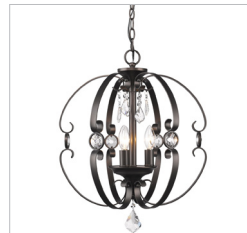

1323-3P EBB