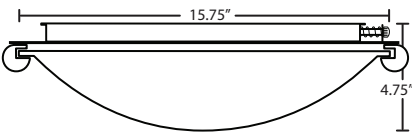

Trio 16: #9681

GLASS OPTIONS	LAMP OPTIONS	METAL FINISH	OPTIONS
968107 White	(blank) 2x 100W A19 Incan	BR Bronze	LW Low Wattage
968152 Marble	HAL 1x 150W Hal	PN Polished Nickel	labeling
96815T Stucco	H2 2x 26W Quad 120V	SN Satin Nickel	
96815FR Stucco-Frost	GU24 2x 18W GU24 120V	WH White	
	LED 2x 10W LED 120V, dimmable