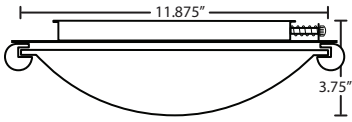

TRIO CEILING SHOWN IN STUCCO

Hardware detail

WHITE

MARBLE

STUCCO-FROST

For ordering information, see next page

All dimensions provided are nominal.
Allowance must be made for dimensional tolerance in handcrafted glasses.

REEM 0/14

TRIO 12 / 16 / 20

FLUSH MOUNT CEILING

ORDERING:

Trio 12: #9682

GLASS OPTIONS	LAMP OPTIONS	METAL FINISH	OPTIONS
968207 White	(blank) 1x 100W A19 Incan	BR Bronze	LW Low Wattage
968252 Marble	HAL 1x 150W Hal	PN Polished Nickel	labeling
96825T Stucco	E1 1x 18W Quad 120V	SN Satin Nickel	
96825FR Stucco-Frost	GU24 1x 18W GU24 120V	WH White	
	LED 1x 10W LED 120V, dimmable		