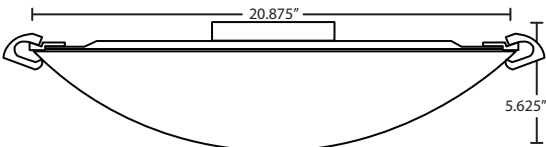

Sonya 20 #8419:

GLASS OPTIONS	LAMP OPTIONS	METAL FINISH
841925 Satin Frost	(blank) 3x 100W G9 Hal	BR Bronze
8419GD Gold Glitter	MED 3x 100W A19 Incan	PN Polished Nickel
8419GL Glitter	GU24 3x 18W GU24 120V	SN Satin Nickel
	LED 3x 10W LED 120V,	WH White

Ex. 8417GD-SN
Sonya 13 Ceiling w/ Gold Glitter Glass,
Satin Nickel Clips

LED 120V PENDANTS:

- Internal driver integrated in the lamp, GU24 base
- Total power of only 10 watts
- Dimmable with a standard dimmer
- Rated life: 30,000 hours
- Frosted acrylic diffuser
- 800 lumens
- CCT: 2800° Kelvin
- CRI: 80+

Project Information:

Empty box for project information.