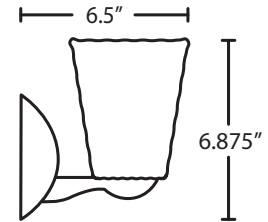

NICO 5

VANITIES WALL

ORDERING:

FIXTURE	GLASS OPTIONS	LAMP OPTIONS	METAL FINISH
2WZ 2-Light	NICO5CL Clear Stone	(blank) 60W Incan	BR Bronze
3WZ 3-Light	NICO5GL Glitter Stone	LED 9W LED	CR Chrome
4WZ 4-Light			SN Satin Nickel

Ex. 2WZ-NICO5CL-SN
Nico 5 Vanity, Clear Stone Glass,
Satin Nickel Finish