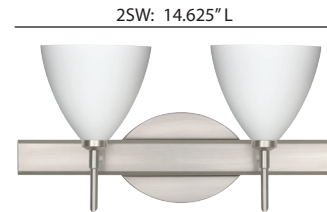

MIA

VANITIES WALL

SPECIFICATIONS:

DESCRIPTION

2-4 light vanity luminaires featuring handcrafted glass.

LAMPING

Standard: 40W Low-pressure G9 Halogen 120V lamp, included. Suitable for use in an open fixture. Dimmable with standard incandescent dimmer.

LED: 5W LED Replaceable source 120V, dimmable, included.

DIFFUSER

Shade shall be handcrafted glass of various decors. 5.0" Dia. x 4.5" H, spaced 7.875" apart on center.

CONSTRUCTION

Fixture utilizes metal arm assembly and stamped steel body, with plated finish. Decorative finials can be removed for downlighting applications. Decorative outlet box cover optional when not required.

METAL FINISH

Fixture shall be finished in Bronze, Chrome or Satin Nickel.

MOUNTING

Installs directly to a 4" octagonal outlet box, with 1.75" left or right offset. Canopy allows direct wiring without outlet box, where armored cable or non-metallic sheathed cable is employed, and the decorative outlet box cover is not required. Orient upward or downward, wall-mount only.

1779GF GOLD FOIL

For ordering information, see next page

All dimensions provided are nominal. Allowance must be made for dimensional tolerance in handcrafted glasses.

REV 7/15

MIA

VANITIES WALL

ORDERING:

FIXTURE	GLASS OPTIONS	METAL FINISH	METAL FINISH	OPTIONS
2SW 2 Light Vanity	177907 Opal Matte	(blank) 40W G9 Hal	BR Bronze	SQ Square Canopy
3SW 3 Light Vanity	177918 Amber Cloud	LED 5W LED 120V, dimmable	CR Chrome	
4SW 4 Light Vanity	177919 Carrera		SN Satin Nickel	
	177941 Garnet			
	177980 Amber Matte			
	177986 Blue Cloud			
	1779CE Ceylon			
	1779CF Copper Foil			
	1779GF Gold Foil			
	1779HB Habanero			
	1779HN Honey			
	1779HV Halva			
	1779MA Magma			
	1779MG Marble Grigio			
	1779SF Silver Foil			