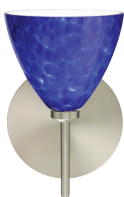

LED: 5W LED Replaceable source 120V, dimmable, included.

DIFFUSER

Shade shall be handcrafted glass of various decors. 5.0" Dia. x 4.5" H, spaced 7.875" apart on center.

CONSTRUCTION

Fixture utilizes metal arm assembly and stamped steel body, with plated finish. Decorative finials can be removed for downlighting applications. Decorative outlet box cover optional when not required.

METAL FINISH

Fixture shall be finished in Bronze, Chrome or Satin Nickel.

MOUNTING

Installs directly to a 4" octagonal outlet box, with 1.75" left or right offset. Canopy allows direct wiring without outlet box, where armored cable or non-metallic sheathed cable is employed, and the decorative outlet box cover is not required. Orient upward or downward, wall-mount only.

177918 AMBER CLOUD

1779MA MAGMA

1779HB HABANERO

177941 GARNET

1779CE CEYLON

177986 BLUE CLOUD

1779CF COPPER FOIL

1779SF SILVER FOIL

1779GF GOLD FOIL

For ordering information, see next page

All dimensions provided are nominal. Allowance must be made for dimensional tolerance in handcrafted glasses.

REV 7/15

MIA

VANITIES WALL

ORDERING:

FIXTURE	GLASS OPTIONS	METAL FINISH	METAL FINISH	OPTIONS
2SW 2 Light Vanity	177907 Opal Matte	(blank) 40W G9 Hal	BR Bronze	SQ Square Canopy
3SW 3 Light Vanity	177918 Amber Cloud	LED 5W LED 120V, dimmable	CR Chrome	
4SW 4 Light Vanity	177919 Carrera		SN Satin Nickel	
	177941 Garnet			
	177980 Amber Matte			
	177986 Blue Cloud			
	1779CE Ceylon			
	1779CF Copper Foil			
	1779GF Gold Foil			
	1779HB Habanero			
	1779HN Honey			
	1779HV Halva			
	1779MA Magma			
	1779MG Marble Grigio			
	1779SF Silver Foil			