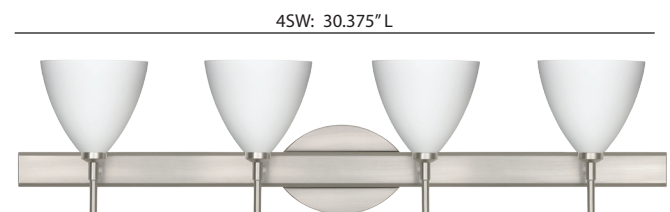

MIA

VANITIES WALL

SPECIFICATIONS:

DESCRIPTION

2-4 light vanity luminaires featuring handcrafted glass.

LAMPING

Standard: 40W Low-pressure G9 Halogen 120V lamp, included. Suitable for use in an open fixture. Dimmable with standard incandescent dimmer.

LED: 5W LED Replaceable source 120V, dimmable, included.

DIFFUSER

Shade shall be handcrafted glass of various decors. 5.0" Dia. x 4.5" H, spaced 7.875" apart on center.

CONSTRUCTION

Fixture utilizes metal arm assembly and stamped steel body, with plated finish. Decorative finials can be removed for downlighting applications. Decorative outlet box cover optional when not required.

METAL FINISH

Fixture shall be finished in Bronze, Chrome or Satin Nickel.

MOUNTING

Installs directly to a 4" octagonal outlet box, with 1.75" left or right offset. Canopy allows direct wiring without outlet box, where armored cable or non-metallic sheathed cable is employed, and the decorative outlet box cover is not required. Orient upward or downward, wall-mount only.

1779GF GOLD FOIL

For ordering information, see next page

All dimensions provided are nominal. Allowance must be made for dimensional tolerance in handcrafted glasses.

REV 7/15

MIA

VANITIES WALL

ORDERING:

FIXTURE	GLASS OPTIONS	METAL FINISH	METAL FINISH	OPTIONS
2SW 2 Light Vanity	177907 Opal Matte	(blank) 40W G9 Hal	BR Bronze	SQ Square Canopy
3SW 3 Light Vanity	177918 Amber Cloud	LED 5W LED 120V, dimmable	CR Chrome	
4SW 4 Light Vanity	177919 Carrera		SN Satin Nickel	
	177941 Garnet			
	177980 Amber Matte			
	177986 Blue Cloud			
	1779CE Ceylon			
	1779CF Copper Foil			
	1779GF Gold Foil			
	1779HB Habanero			
	1779HN Honey			
	1779HV Halva			
	1779MA Magma			
	1779MG Marble Grigio			
	1779SF Silver Foil			