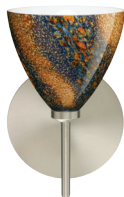

LED: 5W LED Replaceable source 120V, dimmable, included.

DIFFUSER

Shade shall be handcrafted glass of various decors. 5.0" Dia. x 4.5" H, spaced 7.875" apart on center.

CONSTRUCTION

Fixture utilizes metal arm assembly and stamped steel body, with plated finish. Decorative finials can be removed for downlighting applications. Decorative outlet box cover optional when not required.

METAL FINISH

Fixture shall be finished in Bronze, Chrome or Satin Nickel.

MOUNTING

Installs directly to a 4" octagonal outlet box, with 1.75" left or right offset. Canopy allows direct wiring without outlet box, where armored cable or non-metallic sheathed cable is employed, and the decorative outlet box cover is not required. Orient upward or downward, wall-mount only.

177918 AMBER CLOUD

1779MA MAGMA

1779HB HABANERO

177941 GARNET

1779CE CEYLON

177986 BLUE CLOUD

1779CF COPPER FOIL

1779SF SILVER FOIL

1779GF GOLD FOIL

For ordering information, see next page

All dimensions provided are nominal. Allowance must be made for dimensional tolerance in handcrafted glasses.

REV 7/15

MIA

VANITIES WALL

ORDERING:

FIXTURE	GLASS OPTIONS	METAL FINISH	METAL FINISH	OPTIONS
2SW 2 Light Vanity	177907 Opal Matte	(blank) 40W G9 Hal	BR Bronze	SQ Square Canopy
3SW 3 Light Vanity	177918 Amber Cloud	LED 5W LED 120V, dimmable	CR Chrome	
4SW 4 Light Vanity	177919 Carrera		SN Satin Nickel	
	177941 Garnet			
	177980 Amber Matte			
	177986 Blue Cloud			
	1779CE Ceylon			
	1779CF Copper Foil			
	1779GF Gold Foil			
	1779HB Habanero			
	1779HN Honey			
	1779HV Halva			
	1779MA Magma			
	1779MG Marble Grigio			
	1779SF Silver Foil			