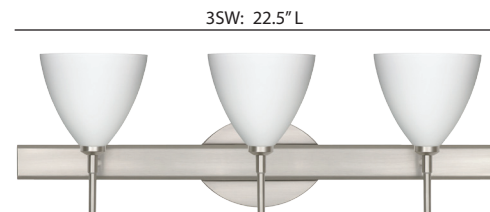

MIA

VANITIES WALL

SPECIFICATIONS:

DESCRIPTION

2-4 light vanity luminaires featuring handcrafted glass.

LAMPING

Standard: 40W Low-pressure G9 Halogen 120V lamp, included. Suitable for use in an open fixture. Dimmable with standard incandescent dimmer.

LED: 5W LED Replaceable source 120V, dimmable, included.

DIFFUSER

Shade shall be handcrafted glass of various decors. 5.0" Dia. x 4.5" H, spaced 7.875" apart on center.

CONSTRUCTION

Fixture utilizes metal arm assembly and stamped steel body, with plated finish. Decorative finials can be removed for downlighting applications. Decorative outlet box cover optional when not required.

METAL FINISH

Fixture shall be finished in Bronze, Chrome or Satin Nickel.

MOUNTING

Installs directly to a 4" octagonal outlet box, with 1.75" left or right offset. Canopy allows direct wiring without outlet box, where armored cable or non-metallic sheathed cable is employed, and the decorative outlet box cover is not required. Orient upward or downward, wall-mount only.

1779GF GOLD FOIL

For ordering information, see next page

All dimensions provided are nominal. Allowance must be made for dimensional tolerance in handcrafted glasses.

REV 7/15

MIA

VANITIES WALL

ORDERING:

FIXTURE	GLASS OPTIONS	METAL FINISH	METAL FINISH	OPTIONS
2SW 2 Light Vanity	177907 Opal Matte	(blank) 40W G9 Hal	BR Bronze	SQ Square Canopy
3SW 3 Light Vanity	177918 Amber Cloud	LED 5W LED 120V, dimmable	CR Chrome	
4SW 4 Light Vanity	177919 Carrera		SN Satin Nickel	
	177941 Garnet			
	177980 Amber Matte			
	177986 Blue Cloud			
	1779CE Ceylon			
	1779CF Copper Foil			
	1779GF Gold Foil			
	1779HB Habanero			
	1779HN Honey			
	1779HV Halva			
	1779MA Magma			
	1779MG Marble Grigio			
	1779SF Silver Foil			