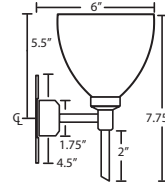

LED: 5W LED Replaceable source 120V, dimmable, included.

DIFFUSER

Shade shall be handcrafted glass of various decors. 5.0" Dia. x 4.5" H, spaced 7.875" apart on center.

CONSTRUCTION

Fixture utilizes metal arm assembly and stamped steel body, with plated finish. Decorative finials can be removed for downlighting applications. Decorative outlet box cover optional when not required.

METAL FINISH

Fixture shall be finished in Bronze, Chrome or Satin Nickel.

MOUNTING

Installs directly to a 4" octagonal outlet box, with 1.75" left or right offset. Canopy allows direct wiring without outlet box, where armored cable or non-metallic sheathed cable is employed, and the decorative outlet box cover is not required. Orient upward or downward, wall-mount only.

1779GF GOLD FOIL

For ordering information, see next page

All dimensions provided are nominal. Allowance must be made for dimensional tolerance in handcrafted glasses.

REV 7/15

MIA

VANITIES WALL

ORDERING:

FIXTURE	GLASS OPTIONS	METAL FINISH	METAL FINISH	OPTIONS
2SW 2 Light Vanity	177907 Opal Matte	(blank) 40W G9 Hal	BR Bronze	SQ Square Canopy
3SW 3 Light Vanity	177918 Amber Cloud	LED 5W LED 120V, dimmable	CR Chrome	
4SW 4 Light Vanity	177919 Carrera		SN Satin Nickel	
	177941 Garnet			
	177980 Amber Matte			
	177986 Blue Cloud			
	1779CE Ceylon			
	1779CF Copper Foil			
	1779GF Gold Foil			
	1779HB Habanero			
	1779HN Honey			
	1779HV Halva			
	1779MA Magma			
	1779MG Marble Grigio			
	1779SF Silver Foil			