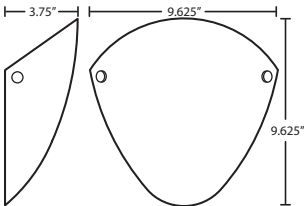

LABELS

UL or ETL Listed. Suitable for Damp Locations (interior use only).

KAILEE SHOWN IN HONEY (7017HN) & GARNET (701741)

For ordering information, see next page

All dimensions provided are nominal. Allowance must be made for dimensional tolerance in handcrafted glasses.