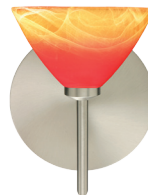

DOMI

MINI SCONCES WALL

SPECIFICATIONS:

DESCRIPTION

Wall-mounted sconce featuring one handcrafted glass.

LAMPING

Standard: 40W Low-pressure G9 Halogen 120V lamp, included.
Suitable for use in an open fixture. Dimmable with standard incandescent dimmer.

LED: 5W LED Replaceable source 120V, dimmable, included.

DIFFUSER

Shade shall be handcrafted glass of various decors.
Diameter of 5.0" and height of 2.875"

CONSTRUCTION

Fixture utilizes metal arm assembly with stamped steel canopy and faceplate (5" Circle or Square), with plated finish.

METAL FINISH

Fixture shall be finished in Bronze, Chrome or Satin Nickel.

MOUNTING

Installs directly to a 4" octagonal outlet box. Wall-mount only.
Designed for uplighting, but may also be oriented downward.

LABELS

UL or ETL Listed. Suitable for Damp Locations (interior use only).

DOMI SHOWN IN WHITE (174307) IN CHROME FINISH & RED MATTE (174331) WITH SQUARE CANOPY

174387
BLUE MATTE

174352
MARBLE

174383
MOCHA

1743SL
SOLARE