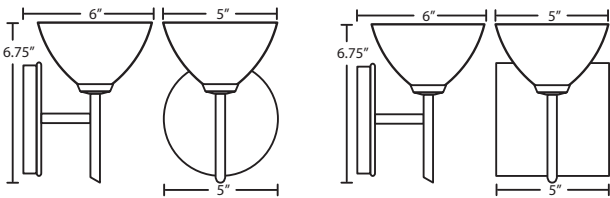

For ordering information, see next page

All dimensions provided are nominal.
Allowance must be made for dimensional tolerance in handcrafted glasses.

REV 7/15