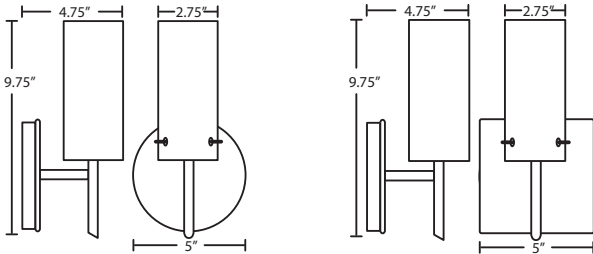

ORDERING:

FIXTURE	GLASS OPTIONS	METAL FINISH	METAL FINISH	OPTIONS
1SW Sconce	440307 Opal Matte	(blank) 40W G9 Hal LED 5W LED 120V, dimmable	BR Bronze CR Chrome SN Satin Nickel	SQ Square Canopy

Ex. 1SW-440307-SN

Copa 3 Mini Sconce w/ Opal Matte Glass,
Satin Nickel Finish

Project Information:

LED SCONCES:

- Total power of only 5 watts
- Dimmable with a standard dimmer
- Rated life: 25,000 hours
- 450 lumens
- CCT: 3000° Kelvin
- CRI: 80+

All dimensions provided are nominal.
Allowance must be made for dimensional tolerance in handcrafted glasses.

REV 7/15