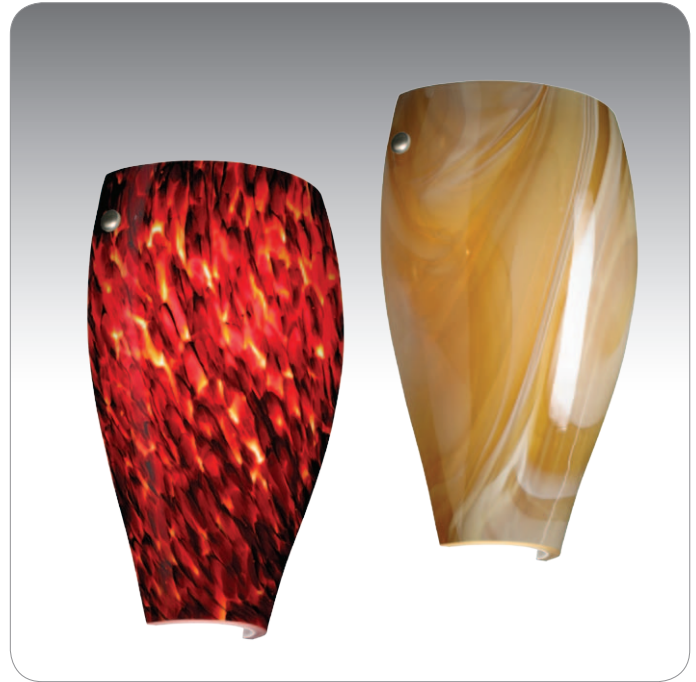

CHELSEA

SCONCES WALL

SPECIFICATIONS:

DESCRIPTION

Wall-mounted **ADA-compliant** sconce featuring open-ended handcrafted glass.

LAMPING

Standard: 75W A19 120V incandescent, suitable for dimming, not included.

DIFFUSER

Diffuser shall be handcrafted glass of various decors.

CONSTRUCTION

Glass is secured to the backplate by braided wire. Rectangular backplate (nominal 4" W x 6.5" H) shall be constructed of steel, powder-coated white.

LABELS

UL or ETL Listed. Suitable for Damp Locations (interior use only).

CHELSEA SHOWN IN GARNET (704341) & HONEY (7043HN)

For ordering information, see next page

All dimensions provided are nominal. Allowance must be made for dimensional tolerance in handcrafted glasses.

REV 10/14

CHELSEA

SCONCES WALL

ORDERING:

FIXTURE/DECOR	LAMP OPTIONS	METAL FINISH	OPTIONS
704307 Opal Matte	(blank) 75W A19 Incan	BK Black	LW Low Wattage
704318 Amber Cloud	E1 18W Quad 120V	BR Bronze	labeling
704319 Carrera	N1 18W Quad 277V	PN Polished Nickel	
704341 Garnet	GU24 18W GU24 120V	SN Satin Nickel	
704380 Amber Matte	LED 10W LED 120V, dimmable	WH White	
704386 Blue Cloud			
7043CE Ceylon			
7043HB Habanero			
7043HN Honey			
7043MA Magma			
7043VM Vanilla Matte			