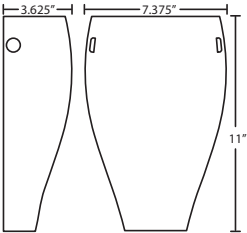

CHELSEA

SCONCES WALL

SPECIFICATIONS:

DESCRIPTION

Wall-mounted **ADA-compliant** sconce featuring open-ended handcrafted glass.

LAMPING

Standard: 75W A19 120V incandescent, suitable for dimming, not included.

DIFFUSER

Diffuser shall be handcrafted glass of various decors.

CONSTRUCTION

Glass is secured to the backplate by braided wire. Rectangular backplate (nominal 4" W x 6.5" H) shall be constructed of steel, powder-coated white.

METAL FINISH

Decorative metal accents shall be in various finish options.

MOUNTING

Installs directly to a 4" octagonal outlet box. 75°C supply wire required for incandescent lamping. Top of glass is approximately 3.625" above the outlet box centerline.

LABELS

UL or ETL Listed. Suitable for Damp Locations (interior use only).

CHELSEA SHOWN IN GARNET (704341) & HONEY (7043HN)

For ordering information, see next page

All dimensions provided are nominal. Allowance must be made for dimensional tolerance in handcrafted glasses.