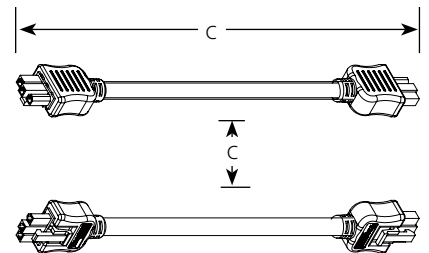

Cable

Hide-a-Lite 3

Undercabinet

Type

	-20	-30
P8733	<input type="checkbox"/>	<input type="checkbox"/>
P8735	<input type="checkbox"/>	<input type="checkbox"/>
P8737	<input type="checkbox"/>	<input type="checkbox"/>
P8738	<input type="checkbox"/>	<input type="checkbox"/>

Catalog No.	Finish		Dimensions (Inches)		
	Antique Bronze	White	A	B	C
P8733	-20	-30	3/4	3/8	12
P8735	-20	-30	3/4	3/8	6
P8737	-20	-30	3/4	3/8	18
P8738	-20	-30	3/4	3/8	24

P8733

Specifications:

General

- Undercabinet fixture linking cable
- Antique bronze (-20) or white (-30) finishes

Mounting

- Quick-Link cables for linking to other Hide-a-Lite 3 fixtures

Electrical

- Fixtures can be linked together to form a continuous row of illumination

Labeling

- UL and CUL listed

Progress Lighting
 701 Millennium Blvd.
 Greenville, South Carolina
 29607