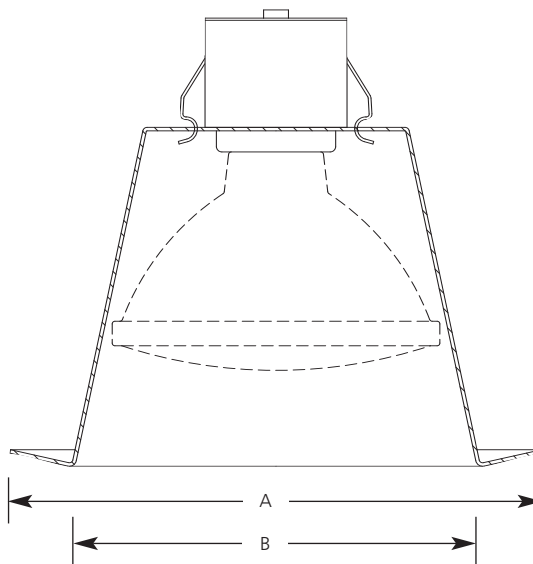

Incandescent

**5" Shallow Alzak® & White
Open Reflector**

Recessed

Type _____

-21A -22A -28
P8368

Catalog No.	Finish			Dimensions (Inches)	
	Clear Alzak®	Gold Alzak®	White	A	B
P8368	-21A	-22A	-28	6-1/8	4-5/8

Lamp Wattage Housing	IC	Non-IC
	P84-AT	50PAR30/65BR30
P184-TG	50PAR30/65BR30	50PAR30/65BR30

Specifications:

Flange

- Bright white powdered painted integral metal flange

Labels

- UL-CUL damp location listed
- Rated IC and Non-IC

Trim

- All aluminum construction
- Built-in bracket to accept Trim-Lok spring
- Positive upward spring action forces trim to fit snugly against the ceiling
- One-piece construction
- No light leaks around trim flange
- Socket mounts to trim for optimum performance and consistent lamp position