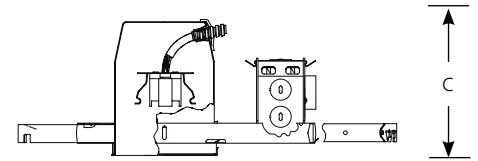

Compact Fluorescent

**4" Housing
Single Vertical CFL
IC/Air-Tight/ENERGY STAR**

Recessed

Type _____
P830-18ICAT

Catalog No.	Lamping	Dimensions (Inches)		
		A	B	C
P830-18ICAT	18W 4-Pin Triple Tube CF	9-3/4	7-1/2	5-1/2
		Ceiling Opening 4-1/2		

Specifications:

Wiring

- Removable housing for field inspection of wiring
- Universal J-box with snap-out sides
- Grounding pigtail
- Tool free integral Romex clamps
- Six 1/2" & two 3/4" Knock outs for rigid conduit or BX fittings
- Electronic NPF 120V Ballast

- Span 24" T-bar spacing
- Lock to secure housing
- Captive
- 90-degree mounting for tight spaces

Labeling

- UL-CUL listed for damp location
- IC rated.

Lamp/Trim

- Socket mounts to trim for optimum performance and consistent lamp position
- Leaf spring included with trim includes patented "Hurricane" design to allow for ease of installation and trim removal by rotating counter-clockwise
- GX24-q socket base