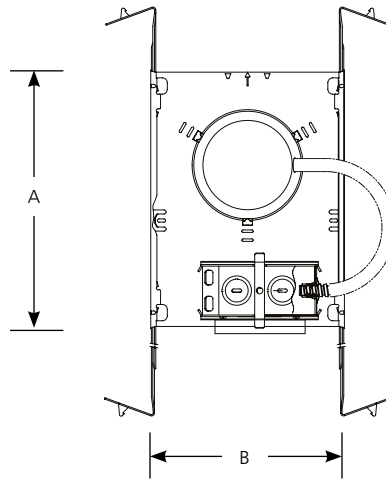

Compact Fluorescent

**4" Housing
Single Vertical CFL
IC/Air-Tight/ENERGY STAR**

Recessed

Type _____
P830-18ICAT

Catalog No.	Lamping	Dimensions (Inches)		
		A	B	C
P830-18ICAT	18W 4-Pin Triple Tube CF	9-3/4	7-1/2	5-1/2
		Ceiling Opening 4-1/2		

Specifications:

Wiring

- Removable housing for field inspection of wiring
- Universal J-box with snap-out sides
- Grounding pigtail
- Tool free integral Romex clamps
- Six 1/2" & two 3/4" Knock outs for rigid conduit or BX fittings
- Electronic NPF 120V Ballast

Construction

- Notched housing for chalkline alignment
- Overspray protection
- Full wrap-around plaster frame
- Housing adjusts from 1/2" to 2-1/2" thick ceilings

Bar Hangers

- Integral nailers for wood joist construction
- Integral T-bar mounting clamps

- Span 24" T-bar spacing
- Lock to secure housing
- Captive
- 90-degree mounting for tight spaces

Labeling

- UL-CUL listed for damp location
- IC rated.

Lamp/Trim

- Socket mounts to trim for optimum performance and consistent lamp position
- Leaf spring included with trim includes patented "Hurricane" design to allow for ease of installation and trim removal by rotating counter-clockwise
- GX24-q socket base