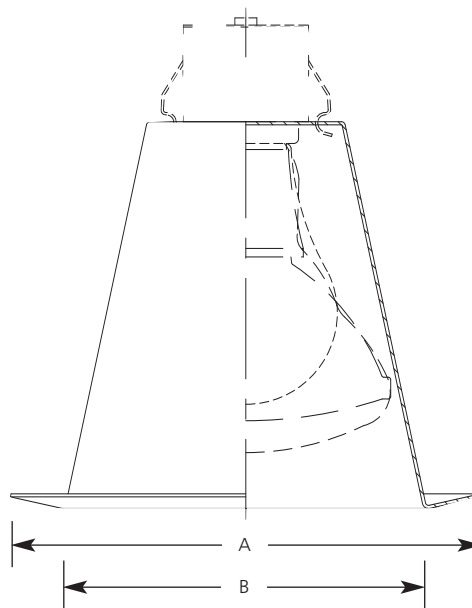

Incandescent

5" Deep Open Reflector

Recessed

Type _____

-28

P8168

Catalog No.	Finish	Dimensions (Inches)	
		A	B
P8168	White -28	6-1/8	4-9/16

Lamp Wattage Housing	Lamp Wattage	
	IC	Non-IC
P85-AT	50PAR30/65BR30	50PAR30/65BR30
P85-TG	N/A	75PAR30/85BR30/60A19
P85-FB	N/A	50PAR30/65BR30
P185-TG	N/A	75PAR30/85BR30/60A19

Specifications:

Flange

- Bright white powdered painted integral metal flange

Labels

- UL-CUL damp location listed
- Rated IC and Non-IC

Trim

- All aluminum construction
- Built-in bracket to accept Trim-Lok spring
- Positive upward spring action forces trim to fit snugly against the ceiling
- One-piece construction
- No light leaks around trim flange
- Socket mounts to trim for optimum performance and consistent lamp position