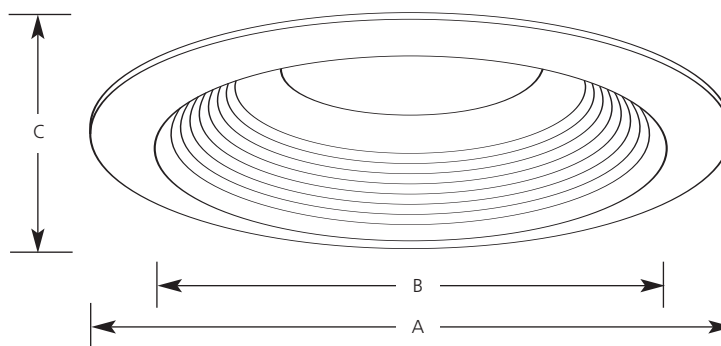

Specifications:

Flange

- Bright white powder painted metal flange

Trim

- All aluminum construction
- White baffle (-28) is one-piece construction with integral flange
Black baffle (-31) is two-piece construction with separate white flange ring
- No light leaks around trim flange
- Socket mounts to trim for optimum performance and consistent lamp position
- Trim-Lok action for trim retention forces trim to fit snugly against the ceiling
- Powder painted bright white

Labeling

- UL-CUL damp location listed
- Rated IC and Non-IC

Options

- Specify after Catalog No.:
White (-28)
Black (-31)

Type _____
 -28 -31
 P8075

Catalog No.	Finish		Dimensions (Inches)		
	White	Black	A	B	C
P8075	-28	-31	7-3/4	4-3/8	4-3/4

Options

- Specify after Catalog No: White (-28), Black (-31)

Labels

- Maximum overall length of lamp cannot exceed 5.5" (5-1/2")
- Available are: GE -F26TBX, Phillips PLT26, Sylvania CF26 or 32DT, or Progress 7808-01 (26w)