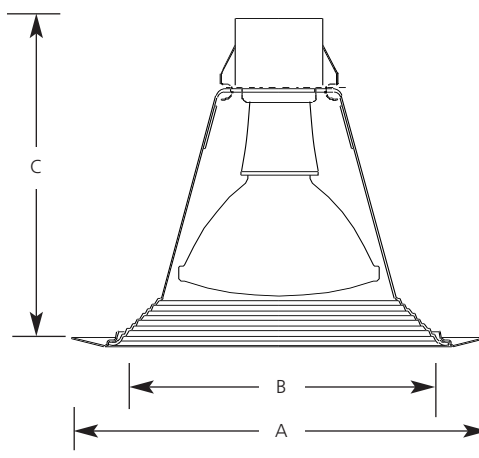

Type _____
 -28 -31
 P8075

Catalog No.	Finish		Dimensions (Inches)		
	White	Black	A	B	C
P8075	-28	-31	7-3/4	4-3/8	4-3/4

Lamp Wattage Housing	IC	Non-IC
P87-AT	75w PAR; 65w BR30	75w PAR; 100w A19; 85w BR30
P87-ATQC	75w PAR; 65w BR30	75w PAR; 100w A19; 85w BR30
P821-AT	75w PAR30/A19; 85w BR30	75w PAR30/A19; 85w BR30
P187-TG	75w PAR; 65w BR30	75w PAR; 100w A19; 85w BR30
P821-FB, FBFC	N/A	75w PAR30; 85w BR30

Specifications:

Flange

- Bright white powder painted metal flange

Trim

- All aluminum construction
- White baffle (-28) is one-piece construction with integral flange
Black baffle (-31) is two-piece construction with separate white flange ring
- No light leaks around trim flange
- Socket mounts to trim for optimum performance and consistent lamp position
- Trim-Lok action for trim retention forces trim to fit snugly against the ceiling
- Powder painted bright white

Labeling

- UL-CUL damp location listed
- Rated IC and Non-IC

Options

- Specify after Catalog No.:
White (-28)
Black (-31)

Type _____
 -28 -31
 P8075

Catalog No.	Finish		Dimensions (Inches)		
	White	Black	A	B	C
P8075	-28	-31	7-3/4	4-3/8	4-3/4

Specifications:

Flange

- Bright white powder coated flange
- No light leaks around trim flange
- Covers irregular ceiling openings

Trim

- One piece aluminum construction
- Designed for use with vertically mounted 13 watt Quad or Triple tube (GE) C.F.
- Socket mounts to trim for optimum performance and consistent lamp position
- No light leaks around trim flange
- Trim-Lok action for trim retention forces trim to fit snugly against the ceiling