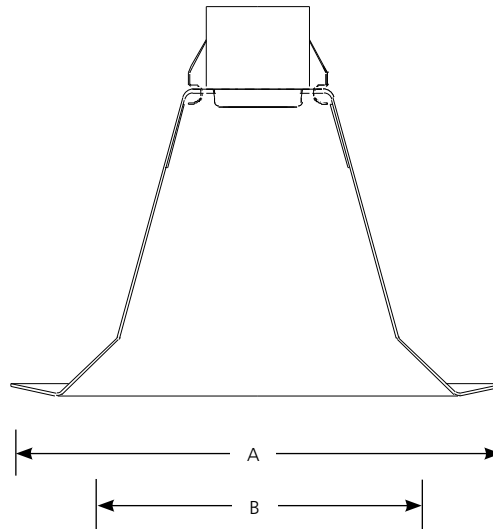

**Recessed**

Type \_\_\_\_\_

-28

P8073WL

Catalog No.	Finish	Dimensions (Inches)	
	White	A	B
P8073WL	-28	7-3/4	4-3/8

**Lamp Wattage\***

Housing	IC	Non-IC
P86-TG	50w PAR30	50w PAR30
P186-TG	50w PAR30	50w PAR30