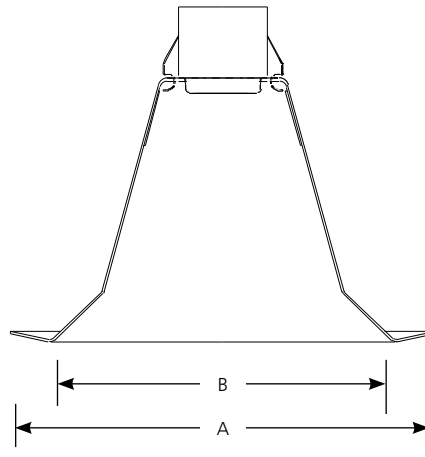

# 6" Open Trim for Shallow Fixture IC & Non-IC

Recessed

Type \_\_\_\_\_

-28

P8073

Catalog No.	Finish	Dimensions (Inches)	
	White	A	B
P8073	-28	7-3/4	4-3/8