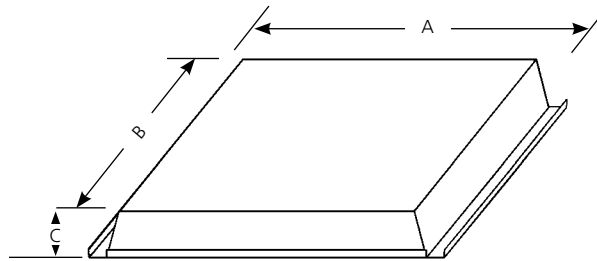

Catalog No.	Finish	Lamping	Dimensions (Inches)		
	White		A	B	C
P7213	-30EB	2-FB32T8	24-3/16	24-3/16	1-13/16
P7214	-30EB	2-F32T8	12-5/16	48-11/16	1-13/16
P7215	-30EB	4-F32T8	15-11/16	48-11/16	1-13/16
P7216	-30EB	4-F32T8	24-3/16	48-11/16	1-13/16

**Specifications:**

General

- White steel chassis
- Sockets metal backed
- Easily removable cover for ballast access
- For use with the following trims:
  - P7273 (20-1/2 L, 26 W, 4-1/4 H)
  - P7274 (50-1/2 L, 15 W, 4-1/4 H)
  - P7275 (50-1/2 L, 18 W, 4-3/4 H)
  - P7276 (50-1/2 L, 26-1/2 W, 4-1/4 H)
- Energy Star certified