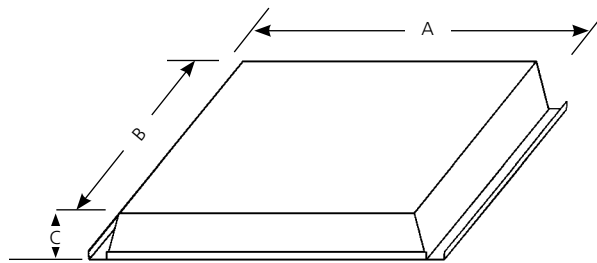

Linear Fluorescent

Chassis
Energy Star
T8 Electronic Ballast

Modular Fluorescent

Type _____
-30EB
P7213
P7214
P7215
P7216

Catalog No.	Finish	Lamping	Dimensions (Inches)		
	White		A	B	C
P7213	-30EB	2-FB32T8	24-3/16	24-3/16	1-13/16
P7214	-30EB	2-F32T8	12-5/16	48-11/16	1-13/16
P7215	-30EB	4-F32T8	15-11/16	48-11/16	1-13/16
P7216	-30EB	4-F32T8	24-3/16	48-11/16	1-13/16

Specifications:

General

- White steel chassis
- Sockets metal backed
- Easily removable cover for ballast access
- For use with the following trims:
 - P7273 (20-1/2 L, 26 W, 4-1/4 H)
 - P7274 (50-1/2 L, 15 W, 4-1/4 H)
 - P7275 (50-1/2 L, 18 W, 4-3/4 H)
 - P7276 (50-1/2 L, 26-1/2 W, 4-1/4 H)