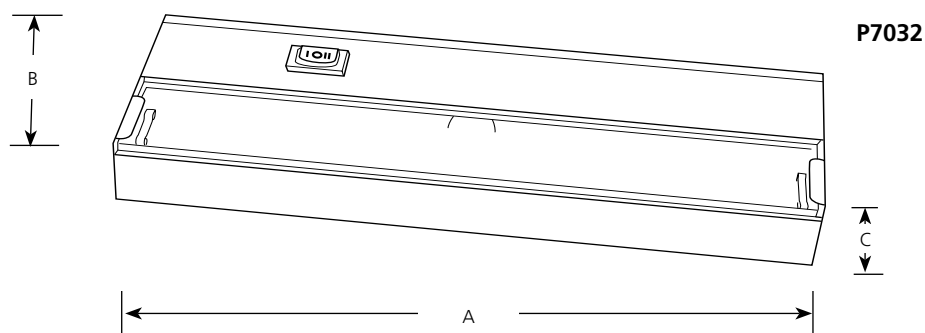

| Catalog No. | Finish | | Lamping | Dimensions (Inches) | | |
|-------------|----------------|-------|-----------------------------------|---------------------|-------|-------|
| | Antique Bronze | White | | A | B | C |
| P7032 | -20WB | -30WB | 1-20w Xenon G8 bi-pin 120V (incl) | 9-1/2 | 3-1/2 | 1-1/4 |
| P7033 | -20WB | -30WB | 2-20w Xenon G8 bi-pin 120V (incl) | 12 | 3-1/2 | 1-1/4 |
| P7034 | -20WB | -30WB | 3-20w Xenon G8 bi-pin 120V (incl) | 18 | 3-1/2 | 1-1/4 |
| P7035 | -20WB | -30WB | 4-20w Xenon G8 bi-pin 120V (incl) | 24 | 3-1/2 | 1-1/4 |