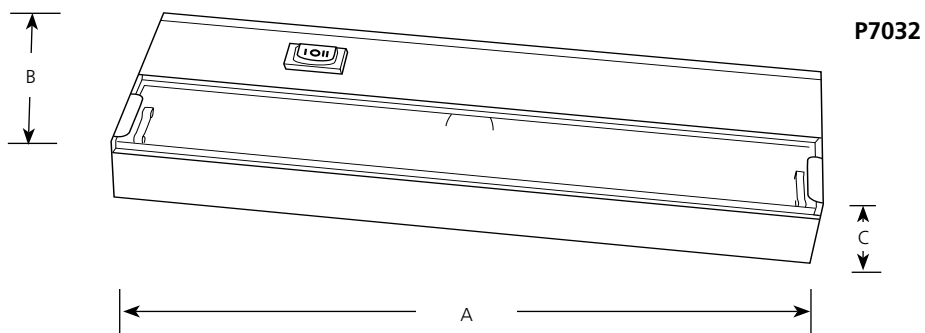

| Catalog No. | Finish | | Lamping | Dimensions (Inches) | | |
|-------------|----------------|-------|-----------------------------------|---------------------|-------|-------|
| | Antique Bronze | White | | A | B | C |
| P7032 | -20WB | -30WB | 1-20w Xenon G8 bi-pin 120V (incl) | 9-1/2 | 3-1/2 | 1-1/4 |
| P7033 | -20WB | -30WB | 2-20w Xenon G8 bi-pin 120V (incl) | 12 | 3-1/2 | 1-1/4 |
| P7034 | -20WB | -30WB | 3-20w Xenon G8 bi-pin 120V (incl) | 18 | 3-1/2 | 1-1/4 |
| P7035 | -20WB | -30WB | 4-20w Xenon G8 bi-pin 120V (incl) | 24 | 3-1/2 | 1-1/4 |

Mounting

- Surface mounted under cabinets
- Slotted holes allow easy mounting through housing
- Tool-less electrical compartment entry for ease of mounting

Electrical

- 7/8" knock outs at rear and ends of unit for direct wire connections of non-metallic cable, flexible conduit, or rigid conduit
- Integral High/Low/Off rocker switch is standard
- Fixture is wired directly to 120v supply
- Wedge based sockets for Xenon lamps