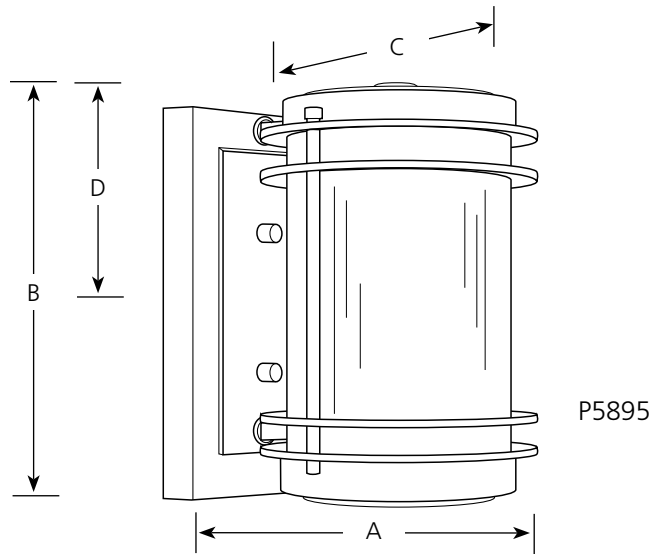

Type	_____
	-108
P5895	<input type="checkbox"/>
P5896	<input type="checkbox"/>
P5897	<input type="checkbox"/>

Finish			Dimensions (Inches)			
Catalog No.	Oil Rubbed Bronze	Lamping	A	B	C	D
P5895	-108	1 (m) 100w	6-1/2	9-3/4	8-1/2	5
P5896	-108	1 (m) 100w	8	11-3/4	10-1/4	6
P5897	-108	1 (m) 100w	9-3/4	13-1/4	12-1/4	6-3/4

Specifications:

General

- Outer clear glass cylinder:
 - P5895: 5" dia. x 8-1/8" T x 1/8" thick
 - P5896: 6-1/4" dia. x 10" T x 1/8" thick
 - P5897: 7-7/8" dia. x 11-3/8" T x 1/8" thick
- Inner Opal Glass Cylinder:
 - P5895: 3-7/8" dia. x 8-1/2" T x 1/8" thick
 - P5896: 5" dia. x 10-3/8" T x 1/8"
 - P5897: 6-1/2" dia. x 11-3/4" T x 1/8" thick
- Cylindrical styling
- Painted finish
- Die cast aluminum construction
- Matching post top, chain hung, and wall units available

Mounting

- Wall mounted
- Backplate covers a 4" recessed octagonal outlet box
- Backplate Dimensions:
 - P5895: 5" W x 9-3/8" T x 1" D
 - P5896: 5" W x 11-1/8" T x 1" D
 - P5897: 5" W x 12-1/2" T x 1" D

Electrical

- Ceramic medium based socket
- Pre-wired

Labeling

- cCSAus wet location listed