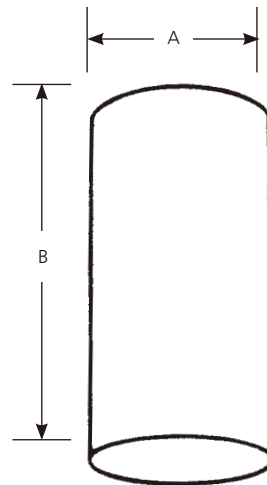

Incandescent

Cylinders
Surface Mount

Outdoor

Type	_____		
	-20	-30	-31
P5741	<input type="checkbox"/>	<input type="checkbox"/>	<input type="checkbox"/>

Catalog No.	Finish			Lamping	Dimensions (Inches)	
	Bronze	White	Black		A	B
P5741	-20	-30	-31	250PAR38/150BR40	6	12

Specifications:

General

- Extruded aluminum .125 wall thickness
- Ceiling or pendant mounted
- Powder coat Bronze (-20), White (-30) or Black (-31) finishes
- Interior finish matches exterior finish

Electrical

- Medium base porcelain socket with nickel plated brass screw shell

Labeling

- UL-CUL damp location listed

Mounting

- Ceiling mount
- Covers any outlet box
- Mounting hardware included
- Pendant mount
- Order pendant kit (P8741) separately
- Pendant kit includes canopy, hang straight swivel and 6" and 12" stems with coupling