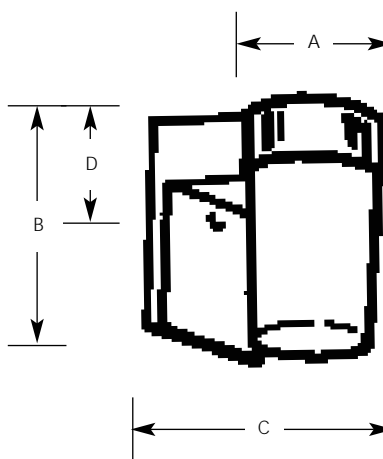

Type _____
-16
P5695

Catalog No.	Finish	Mounting	Lamping	Dimensions (Inches)			
	Satin Aluminum			A	B	C	D
P5695	-16	Wall	1-60w A19	4-1/2	6-3/4	4-3/4	3-1/4

Specifications:

General

- Cast aluminum construction
- Satin Aluminum finish
- UV stabilized polycarbonate white cylindrical diffuser
- Diffuser screws into aluminum housing

Mounting

- Covers any outlet box
- Outlet box mounting strap provided for center lock up mounting

Electrical

- Medium base porcelain socket with nickel plated brass screw shell

Labeling

- UL-CUL wet location listed