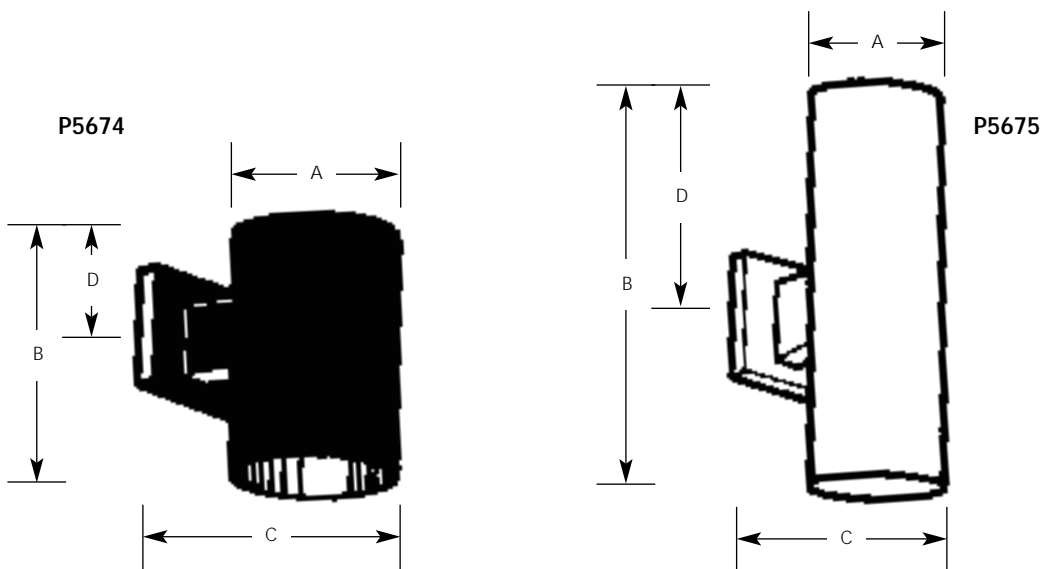

Catalog No.	Finish				Lamping	Dimensions (Inches)			
	Bronze	White	Black	Gray		A	B	C	D
P5674	-20	-30	-31	-82	1-75w PAR30, 65w BR30	5	7-1/4	8	2-1/2
P5675	-20	-30	-31	-82	2-75w PAR30	5	14	8	7

**Specifications:**

General

- Extruded aluminum .125 wall thickness one piece cylinder
- Cast aluminum wall bracket
- P5674 - Down lighting
- P5675 - Up/Down lighting. P8799-31 top cover lens recommended when unit is used outdoors
- Interior finish matches exterior finish

Mounting

- Covers any outlet box
- Cast mounting bracket is 4-1/2" square
- Outlet box mounting bracket supplied permitting attachment of unit to wall with one almost invisible set screw

Electrical

- Medium base porcelain socket with nickel plated brass screw shell