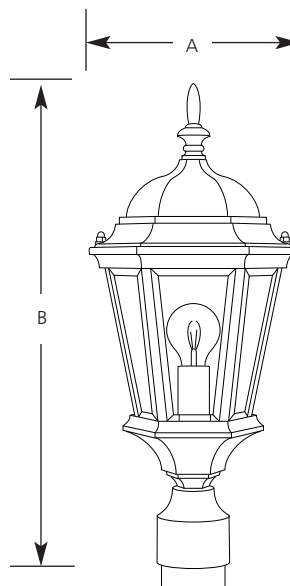

Type	_____	
	-30	-31
P5482	<input type="checkbox"/>	<input type="checkbox"/>
P5483	<input type="checkbox"/>	<input type="checkbox"/>

Catalog No.	Finish		Lamping	Dimensions (Inches)	
	Textured White	Textured Black		A	B
P5482	-30	-31	1-100w A19	9-1/2	21-1/4
P5483	-30	-31	3 (c) 60w	13	26

Specifications:

General

- Black (-31) and White (-30) textured finishes
- Candle covers match fixture finish
- Die-cast aluminum construction
- Solid brass interior components
- Clear beveled glass panels
- P5482: 7-1/16" ht., 3-3/4" top width, 2-5/16" bottom width
- P5483: 8-13/16" ht., 5-7/16" top width, 3-13/16" bottom width
- Each glass panel replaceable
- Matching wall units available

Mounting

- Post top – fitter for 3" post or pedestal mount

Electrical

- Medium based socket
 - Porcelain with nickel-plated brass screw shell
- Candelabra sockets
 - Phenolic sockets

Labeling

- Post top – wet location listed
- UL-CUL listed