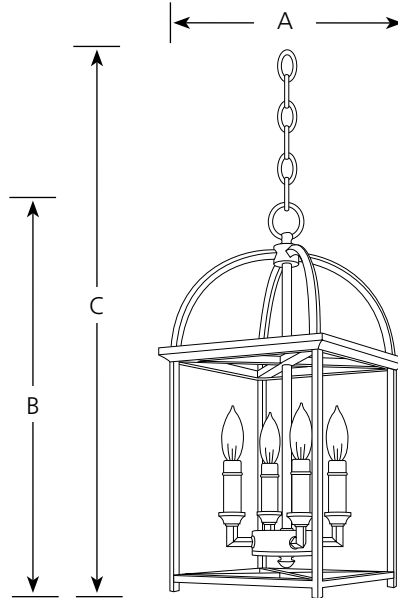

Type _____

-20 -126

P3884

Finish

Catalog No.	Finish			Dimensions (Inches)		
	Antique Bronze	Burnished Silver	Lamping	A	B	C
P3884	-20	-126	4 (c) 60w	13-3/8	20-3/8	96

Specifications:

General

- Open style foyer unit with square tubing and arched top
- Matching candle covers and caps
- Antique Bronze (-20) and Burnished Silver (-126) are hand painted
- Steel construction
- Six feet of 9 gauge matching chain supplied
- Can be wall mounted with accessory arm P8762

Mounting

- Ceiling chain mounted
- Canopy covers a standard 4" recessed octagonal outlet box
- Canopy is 5-1/2" dia. x 1-1/2" ht.
- Mounting strap for outlet box included

Electrical

- Phenolic candelabra based sockets
- 15 feet of wire
- Pre-wired