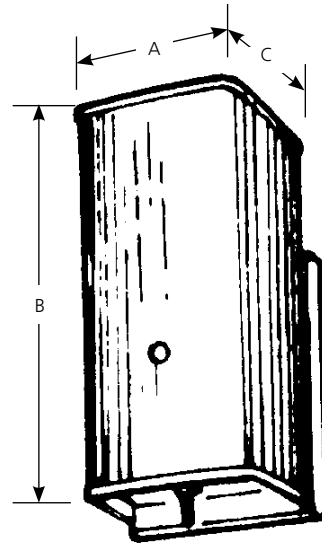

Type _____
 -30
 P3813

Catalog No.	Finish	Lamping	Dimensions (Inches)		
	White		A	B	C
P3813	-30	1 (m) 100w	4-1/4	7-1/2	4-1/4

Specifications:

General

- Single lamp wall unit
- White glass diffuser
- Complete with on/off switch

Mounting

- Wall mount - Up position only
- Covers outlet box
- Canopy is 4-1/4" x 5-1/2"
- Mounting strap for outlet box included

Electrical

- Medium based phenolic sockets
- Pre-wired

Labeling

- UL-CUL listed