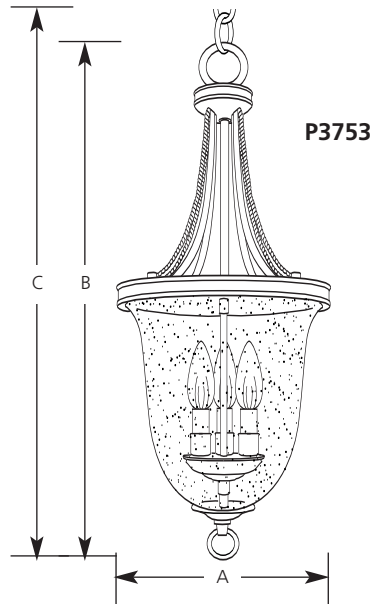

Type	-09	-33	-77
P3753	<input type="checkbox"/>	<input type="checkbox"/>	<input type="checkbox"/>
P3754	<input type="checkbox"/>	<input type="checkbox"/>	<input type="checkbox"/>

Catalog No.	Finish			Lamping	Dimensions (Inches)		
	Brushed Nickel	Cobble-stone	Forged Bronze		A	B	C
P3753	-09	-33	-77	3 (c) 60w	9-3/4	24-1/2	98
P3754	-09	-33	-77	6 (c) 60w	14-1/4	36-1/2	158

Specifications:

General

- Clear seedy glass bowl
- Decorative tubing, wire rope details and a glass retaining ring
- Brushed (-09) Nickel finish is plated, the rest are hand painted
- Six feet of 9 gauge chain supplied for P3753
- Ten feet of 9 gauge chain supplied for P3754

Electrical

- Candelabra base socket
- 15 feet of wire
- Pre-wired

Labeling

- UL-CUL listed

Mounting

- Ceiling mount on chain
- Covers outlet box
- Canopy 4-3/4" dia.
- Mounting strap for outlet box included