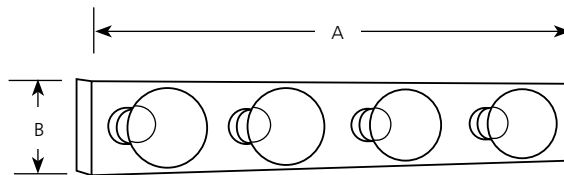

P3298

P3299

P3300

Catalog No.	Finish	Lamping	Dimensions (Inches)	
	Polished Chrome		A	B
P3298	-15AL	4 (m) 60w	24	4-1/4
P3299	-15AL	6 (m) 60w	36	4-1/4
P3300	-15AL	8 (m) 60w	48	4-1/4

P3298

Specifications:

General