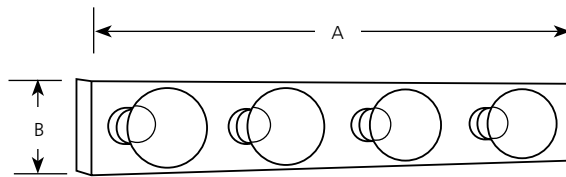

Catalog No.	Finish			Lamping	Dimensions (Inches)	
	Polished Brass	Polished Chrome	White		A	B
P3298	-10	-15	-30	4 (m) 60w	24	4-1/4
P3299	-10	-15	-30	6 (m) 60w	36	4-1/4
P3300	-10	-15	-30	8 (m) 60w	48	4-1/4

P3298

Specifications:

General

- Polished Brass (-10), Polished Chrome (-15) and White (-30) face plates available
- Steel construction
- Sockets are covered with matching socket cups
- Socket spacing is 6" on centers
- Medium based G lamps recommended