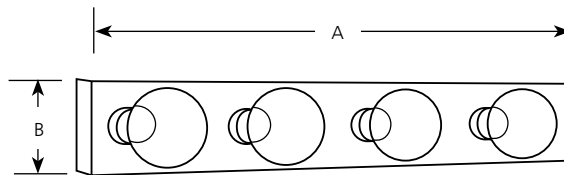

-15AL

P3298

P3299

P3300

Catalog No.	Finish	Lamping	Dimensions (Inches)	
	Polished Chrome		A	B
P3298	-15AL	4 (m) 60w	24	4-1/4
P3299	-15AL	6 (m) 60w	36	4-1/4
P3300	-15AL	8 (m) 60w	48	4-1/4

**P3298**

**Specifications:**