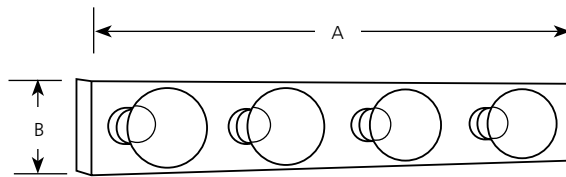

Catalog No.	Finish			Lamping	Dimensions (Inches)	
	Polished Brass	Polished Chrome	White		A	B
P3298	-10	-15	-30	4 (m) 60w	24	4-1/4
P3299	-10	-15	-30	6 (m) 60w	36	4-1/4
P3300	-10	-15	-30	8 (m) 60w	48	4-1/4

**P3298**

**Specifications:**

General

- Polished Brass (-10), Polished Chrome (-15) and White (-30) face plates available
- Steel construction
- Sockets are covered with matching socket cups
- Socket spacing is 6" on centers
- Medium based G lamps recommended