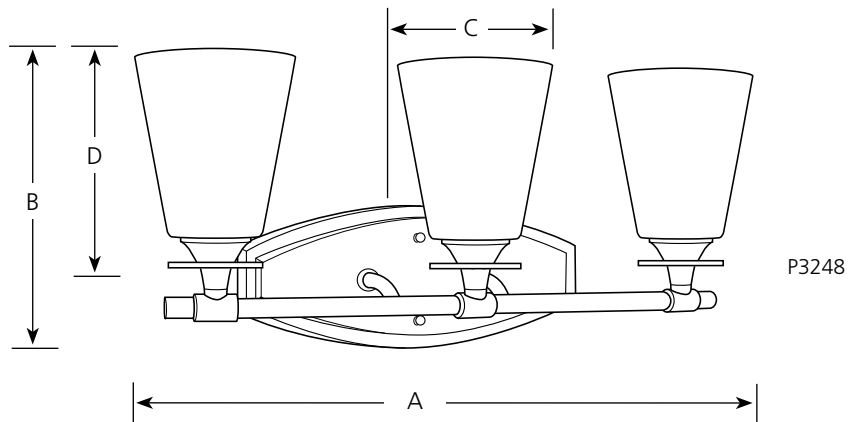

Type _____

-77

P3248

P3249

Finish			Dimensions (Inches)			
Catalog No.	Forged Bronze	Lamping	A	B	C	D
P3248	-77	3 (m) 100w	21-1/2	9-1/4	7-1/4	6-3/4
P3249	-77	4 (m) 100w	29-7/8	9-1/4	7-1/4	6-3/4

Specifications:

General

- Seeded topaz glass shades, 4-1/2" dia. x 5-1/2" T, 1-3/4" center hole
- Flat bobeches
- Hand painted Forged Bronze (-77) finish
- Can be mounted in the "up" or "down" position
- Steel construction
- Companion chandelier, hall and foyer, wall bracket, close to ceiling, pendant, and bath and vanity units

Mounting

- Wall mounted
- Backplate dimensions (P3248 & P3249): 12-1/2" W x 4-3/4" T x 1" deep
- Canopy covers a standard 4" hexagonal outlet box
- Mounting strap for outlet box included

Electrical

- Ceramic medium based sockets
- Pre-wired