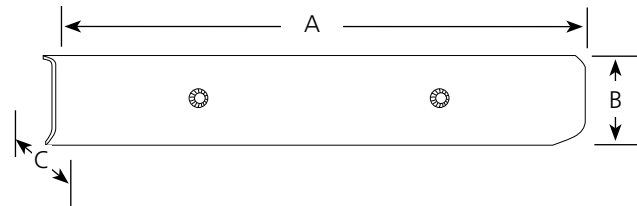

Type _____

-30

P3110

P3111

Catalog No.	Finish		Dimensions (Inches)			
	White	Lamping	A	B	C	D
P3110	-30	4 (m) 75w	24	4-1/4	4-3/4	
P3111	-30	2 (m) 75w	14	4-1/2	4-5/8	

Specifications:

General

- White bent glass
- Glass mounts on back plate with white metal knobs
- 1/2" round KO supplied in back plate for a pull chain switch
- 15/16" square KO supplied in back plate for GCO
- P3110 back plate 13-3/8" width x 4-1/4" tall
- P3111 back plate 4-1/2" square
- Steel construction
- Painted white finish

Mounting

- Wall mounted
- Backplate covers a standard 4" recessed octagonal outlet box
 - P3110 backplate is 13-3/8" W x 4-1/4" T x 4-7/8" deep
 - P3111 backplate is 14-1/2" sq. x 1-1/8" deep
- Mounting strap supplied

Electrical

- Pre-wired
- Medium based ceramic sockets

Labeling

- UL-CUL listed