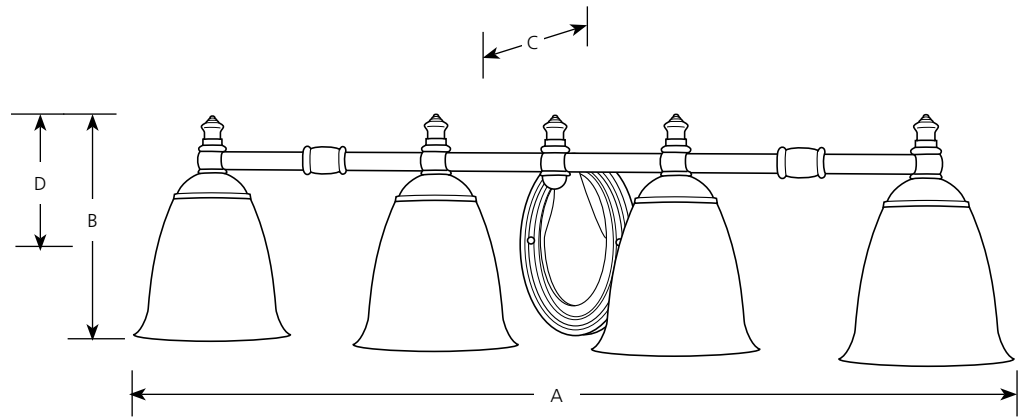

	Type _____				
	-03	-06	-09	-15	-74
P3041	<input type="checkbox"/>	<input type="checkbox"/>	<input type="checkbox"/>	<input type="checkbox"/>	<input type="checkbox"/>

Catalog No.	Finish					Lamping	Dimensions (Inches)			
	Aged Pewter	Pearl Nickel	Brushed Nickel	Polished Chrome	Venetian Bronze		A	B	C	D
P3041	-03	-06	-09	-15	-74	4 (m) 100w	32-1/2	8-5/8	7-1/4	4-9/16

Specifications:

General

- White opal glass shades, 5-9/16" dia. x 5-1/2" tall, 1-5/8" dia. center hole
- Venetian Bronze (-74) is a plated finish with hand relieved highlights
- All other finishes are plated
- Styled to match Delta Faucet's Victorian Collection
- Turned details on support bar
- Solid cast wall plate
- No exposed glass holding devices

Mounting

- Wall mounted
- Can be mounted in up or down position
- Canopy covers a standard 4" octagonal recessed outlet box
- Mounting strap for outlet box included
- Canopy is 4-1/2" w, 7-1/16"h.

Electrical

- Pre-wired
- Medium based ceramic sockets with polished chrome locking cup

Labeling

- UL-CUL damp location listed