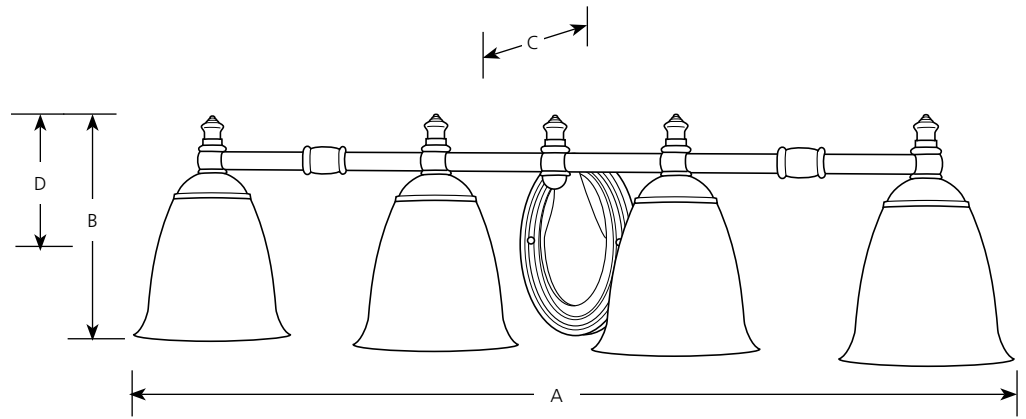

	Type _____				
	-03	-06	-09	-15	-74
P3041	<input type="checkbox"/>	<input type="checkbox"/>	<input type="checkbox"/>	<input type="checkbox"/>	<input type="checkbox"/>

Catalog No.	Finish					Lamping	Dimensions (Inches)			
	Aged Pewter	Pearl Nickel	Brushed Nickel	Polished Chrome	Venetian Bronze		A	B	C	D
P3041	-03	-06	-09	-15	-74	4 (m) 100w	32-1/2	8-5/8	7-1/4	4-9/16

**Specifications:**

General

- White opal glass shades, 5-9/16" dia. x 5-1/2" tall, 1-5/8" dia. center hole
- Venetian Bronze (-74) is a plated finish with hand relieved highlights
- All other finishes are plated
- Styled to match Delta Faucet's Victorian Collection
- Turned details on support bar
- Solid cast wall plate
- No exposed glass holding devices

Mounting

- Wall mounted
- Can be mounted in up or down position
- Canopy covers a standard 4" octagonal recessed outlet box
- Mounting strap for outlet box included
- Canopy is 4-1/2" w, 7-1/16"h.

Electrical

- Pre-wired
- Medium based ceramic sockets with polished chrome locking cup

Labeling

- UL-CUL damp location listed