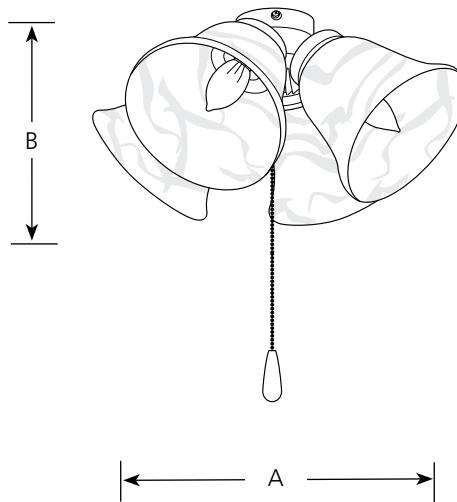

	Type _____						
	-09	-10	-20	-30	-33	-44	-46
P2643	<input type="checkbox"/>	<input type="checkbox"/>	<input type="checkbox"/>	<input type="checkbox"/>	<input type="checkbox"/>	<input type="checkbox"/>	<input type="checkbox"/>

Catalog No.	Finish							Dimensions (Inches)	
	Brushed Nickel	Polished Brass	Antique Bronze	White	Cobble-stone	Oxford Silver	Weathered Bronze	A	B
P2643	-09	-10	-20	-30	-33	-44	-46	13-5/8"	7-3/4"

Specifications:

General

- Four alabaster glass shades
- 5-3/8" x 4-7/8" ht., 1-5/8" dia. center hole
- Pull chain on Brushed Nickel (-09) is chrome with a maple fob, White (-30) finish is chrome with a white fob, Polished Brass (-10) is polished brass chain with a medium oak fob, and on the rest are antique brass with a medium oak fob.
- Utilizes (4) 40-watt candelabra based lamps, included.
- Brushed Nickel (-09) and Polished Brass (-10) are plated finishes
- Steel construction

Mounting

- Universal -use with any indoor fan with 1/8" IPS light kit adapter

Electrical

- Four ceramic candelabra based sockets
- Quick connect wiring to fan
- Prewired
- 190-watt limiter

Labeling

- UL listed