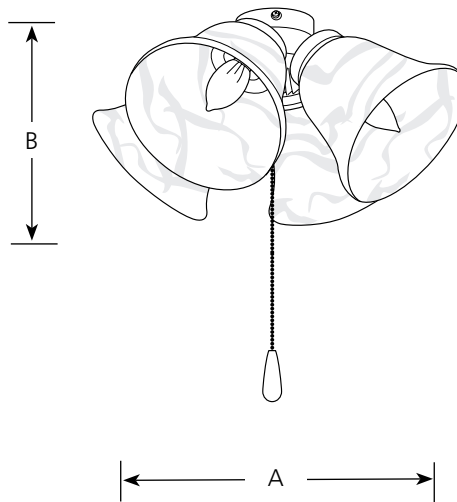

	Type _____						
	-09	-10	-20	-30	-33	-44	-46
P2643	<input type="checkbox"/>	<input type="checkbox"/>	<input type="checkbox"/>	<input type="checkbox"/>	<input type="checkbox"/>	<input type="checkbox"/>	<input type="checkbox"/>

Catalog No.	Finish							Dimensions (Inches)	
	Brushed Nickel	Polished Brass	Antique Bronze	White	Cobble-stone	Oxford Silver	Weathered Bronze	A	B
P2643	-09	-10	-20	-30	-33	-44	-46	13-5/8"	7-3/4"

**Specifications:**

General

- Four alabaster glass shades  
- 5-3/8" x 4-7/8" ht., 1-5/8" dia. center hole
- Pull chain on Brushed Nickel (-09) is chrome with a maple fob, White (-30) finish is chrome with a white fob, Polished Brass (-10) is polished brass chain with a medium oak fob, and on the rest are antique brass with a medium oak fob.
- Utilizes (4) 40-watt candelabra based lamps, included.
- Brushed Nickel (-09) and Polished Brass (-10) are plated finishes
- Steel construction

Mounting

- Universal -use with any indoor fan with 1/8" IPS light kit adapter

Electrical

- Four ceramic candelabra based sockets
- Quick connect wiring to fan
- Prewired
- 190-watt limiter

Labeling

- UL listed